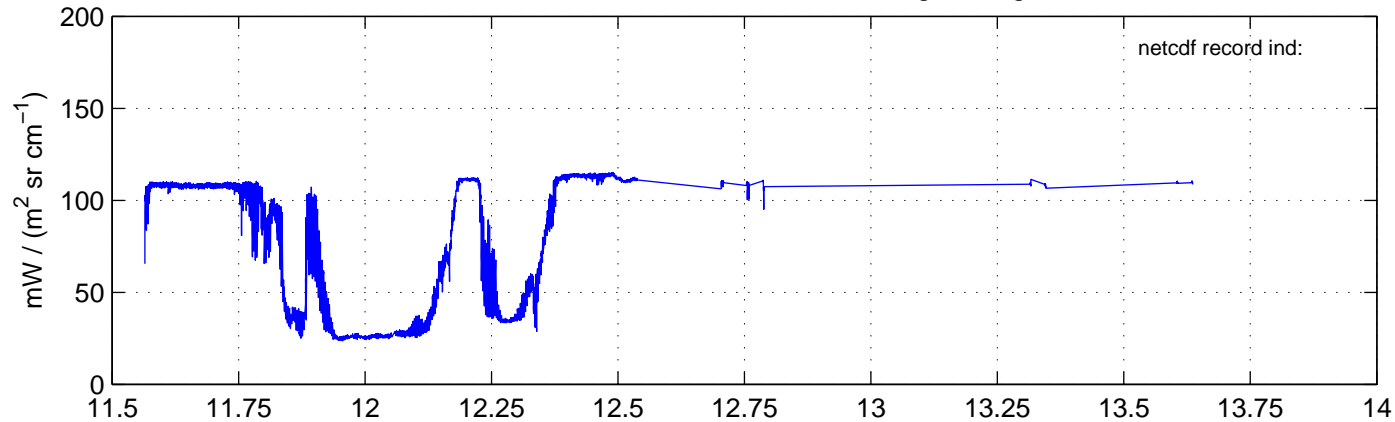

sh130905 Mean Radiance 895.00 – 900.00, good segments

sh130905 Mean Radiance 1093.00 – 1097.00, good segments

sh130905 Mean Radiance 2500.00 – 2510.00, good segments

SEGMENT