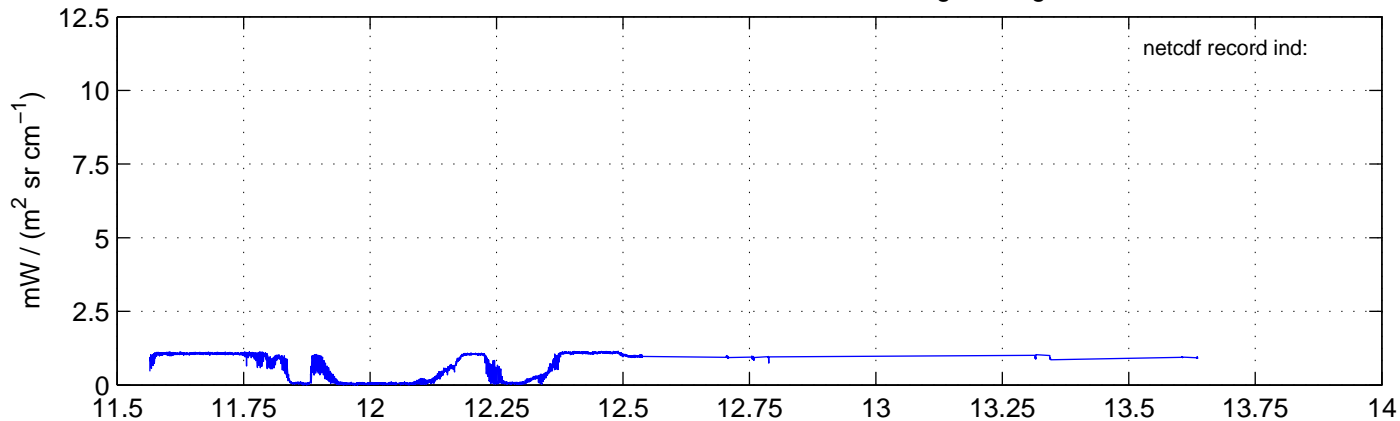

sh130905 Mean Radiance 895.00 – 900.00, good segments

sh130905 Mean Radiance 1093.00 – 1097.00, good segments

sh130905 Mean Radiance 2500.00 – 2510.00, good segments

SEGMENT