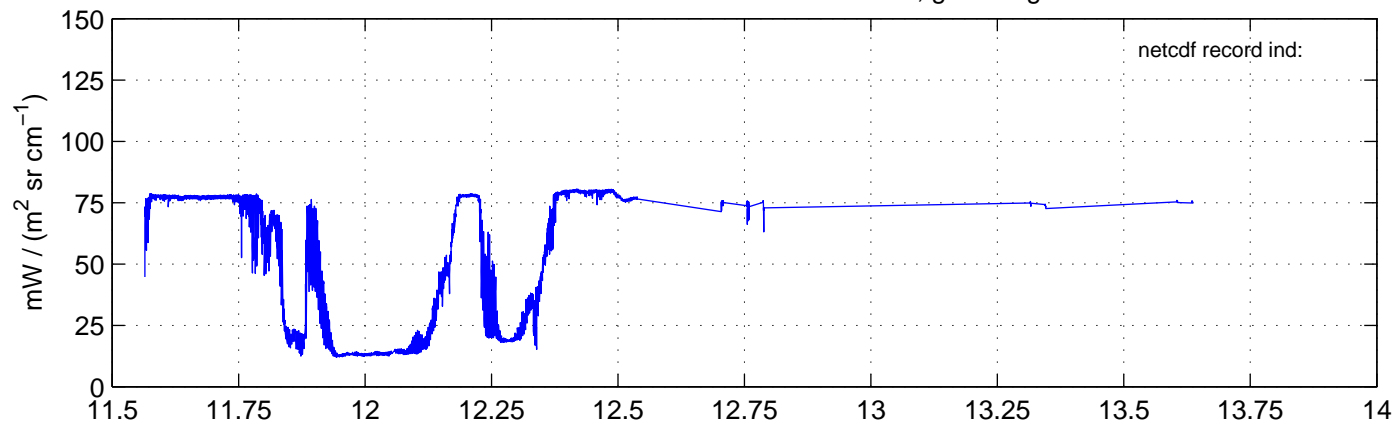

sh130905 Mean Radiance 895.00 – 900.00, good segments

sh130905 Mean Radiance 1093.00 – 1097.00, good segments

sh130905 Mean Radiance 2500.00 – 2510.00, good segments

SEGMENT