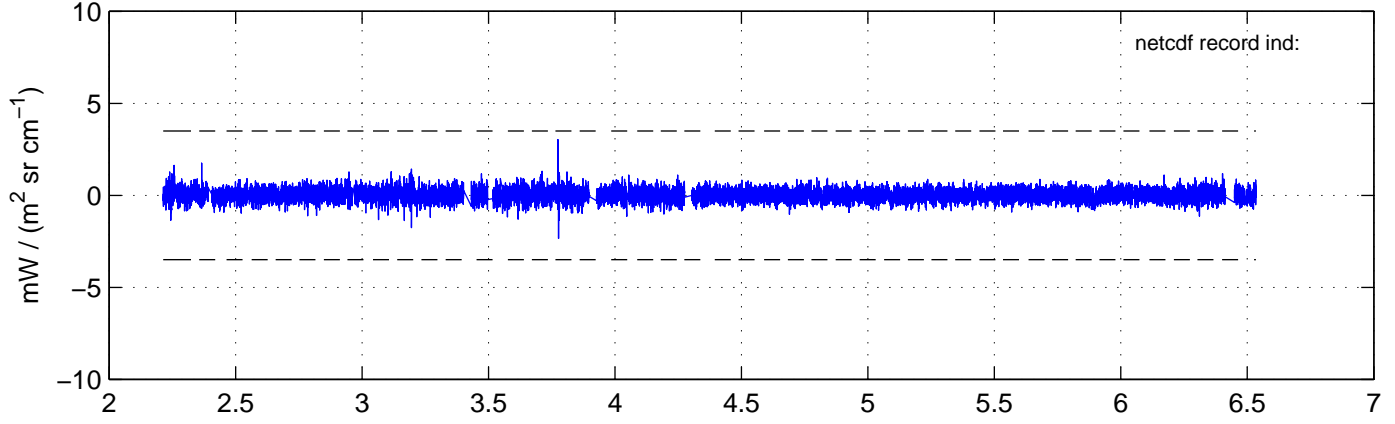

sh130905 Mean IMAG Calibrated Radiance 895.00 – 900.00, good segments

sh130905 Mean IMAG Calibrated Radiance 1093.00 – 1097.00, good segments

sh130905 Mean IMAG Calibrated Radiance 2000.00 – 2025.00, good segments

SEGMENT