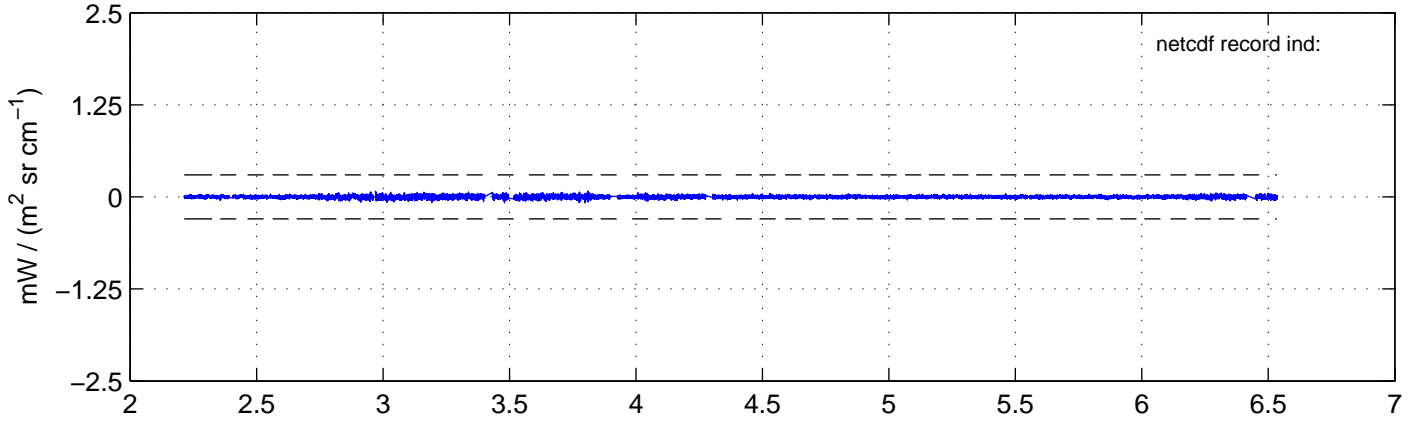

sh130905 Mean IMAG Calibrated Radiance 895.00 – 900.00, good segments

sh130905 Mean IMAG Calibrated Radiance 1093.00 – 1097.00, good segments

sh130905 Mean IMAG Calibrated Radiance 2000.00 – 2025.00, good segments

SEGMENT