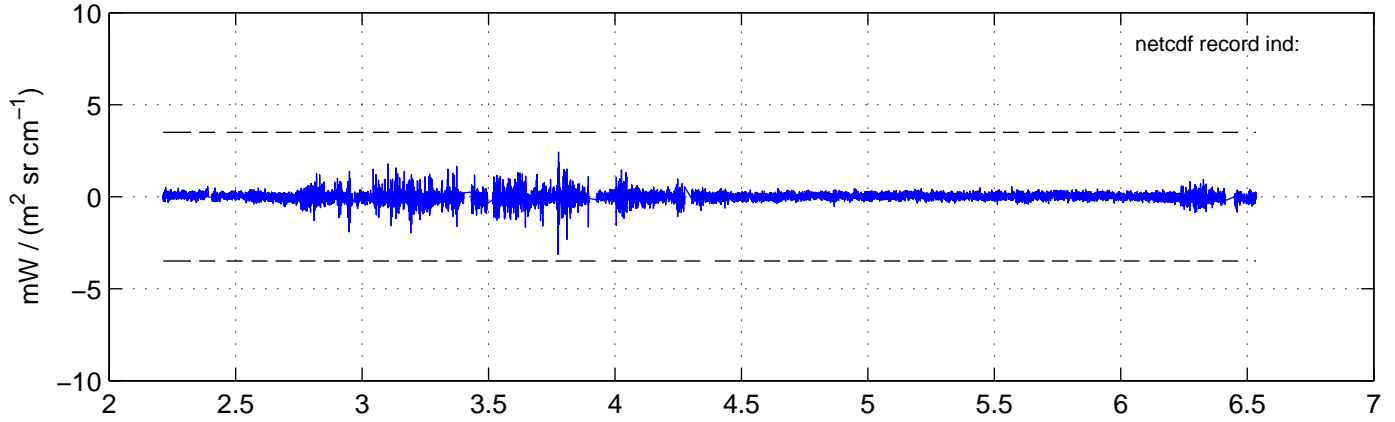

sh130905 Mean IMAG Calibrated Radiance 895.00 – 900.00, good segments

sh130905 Mean IMAG Calibrated Radiance 1093.00 – 1097.00, good segments

sh130905 Mean IMAG Calibrated Radiance 2000.00 – 2025.00, good segments

SEGMENT