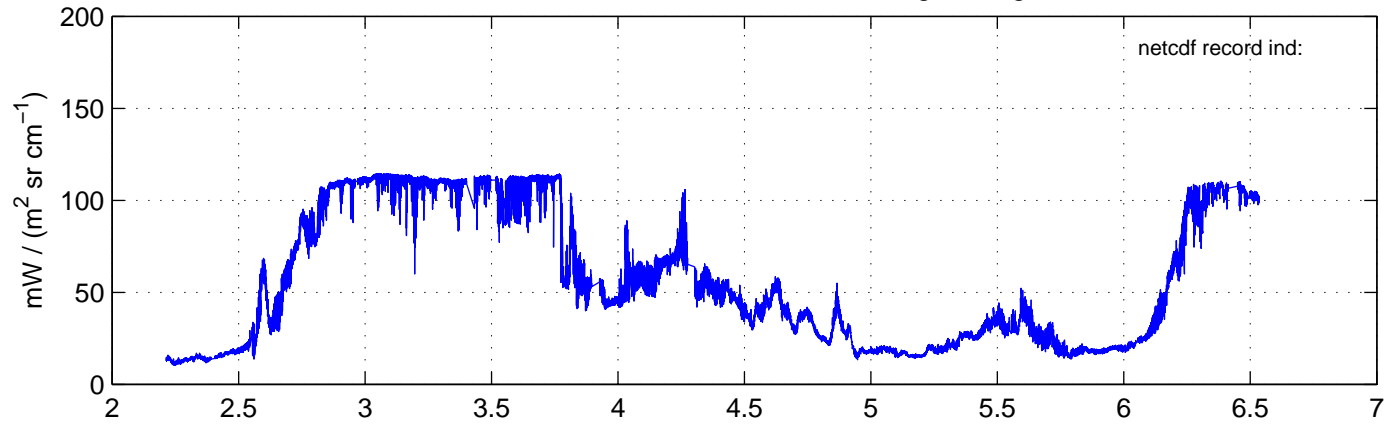

sh130905 Mean Radiance 895.00 – 900.00, good segments

sh130905 Mean Radiance 1093.00 – 1097.00, good segments

sh130905 Mean Radiance 2500.00 – 2510.00, good segments

SEGMENT