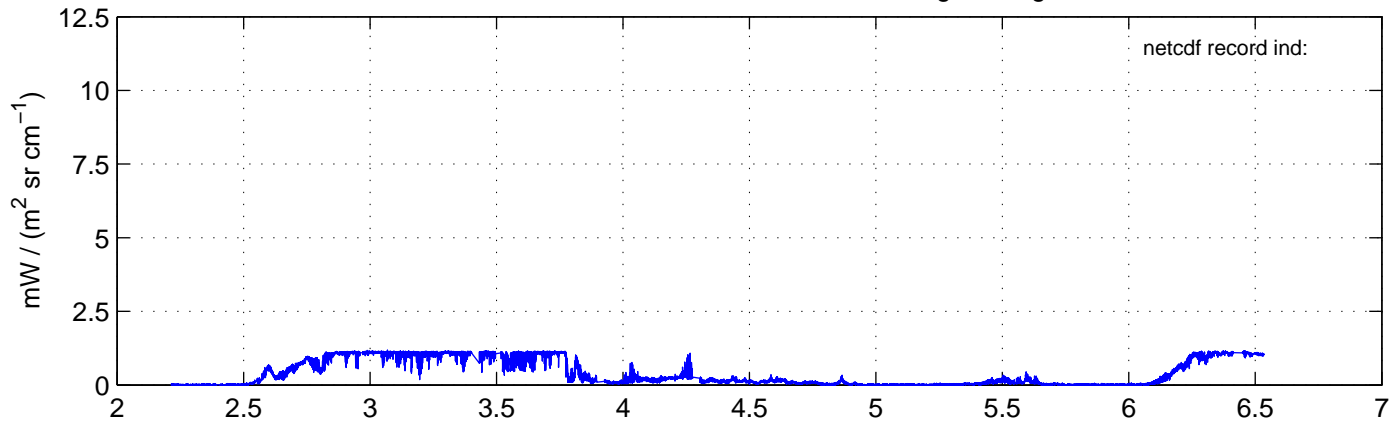

sh130905 Mean Radiance 895.00 – 900.00, good segments

sh130905 Mean Radiance 1093.00 – 1097.00, good segments

sh130905 Mean Radiance 2500.00 – 2510.00, good segments

SEGMENT