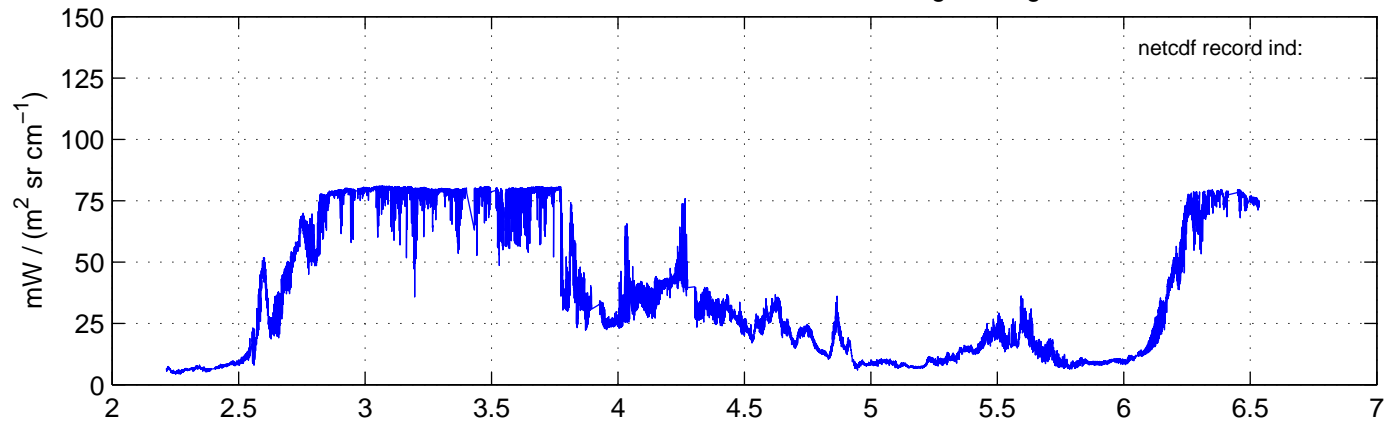

sh130905 Mean Radiance 895.00 – 900.00, good segments

sh130905 Mean Radiance 1093.00 – 1097.00, good segments

sh130905 Mean Radiance 2500.00 – 2510.00, good segments

SEGMENT