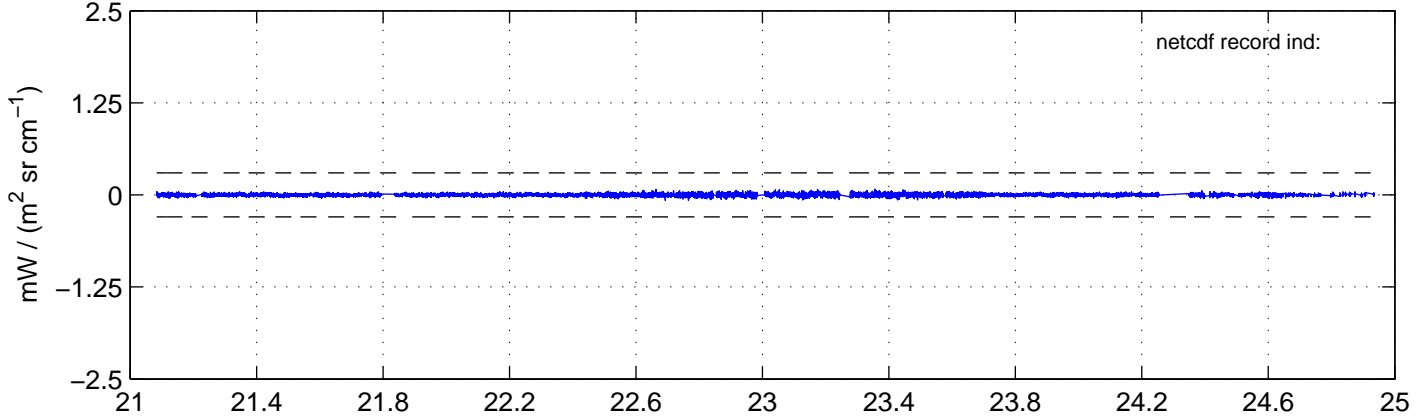

sh130904 Mean IMAG Calibrated Radiance 895.00 – 900.00, good segments

sh130904 Mean IMAG Calibrated Radiance 1093.00 – 1097.00, good segments

sh130904 Mean IMAG Calibrated Radiance 2000.00 – 2025.00, good segments

SEGMENT