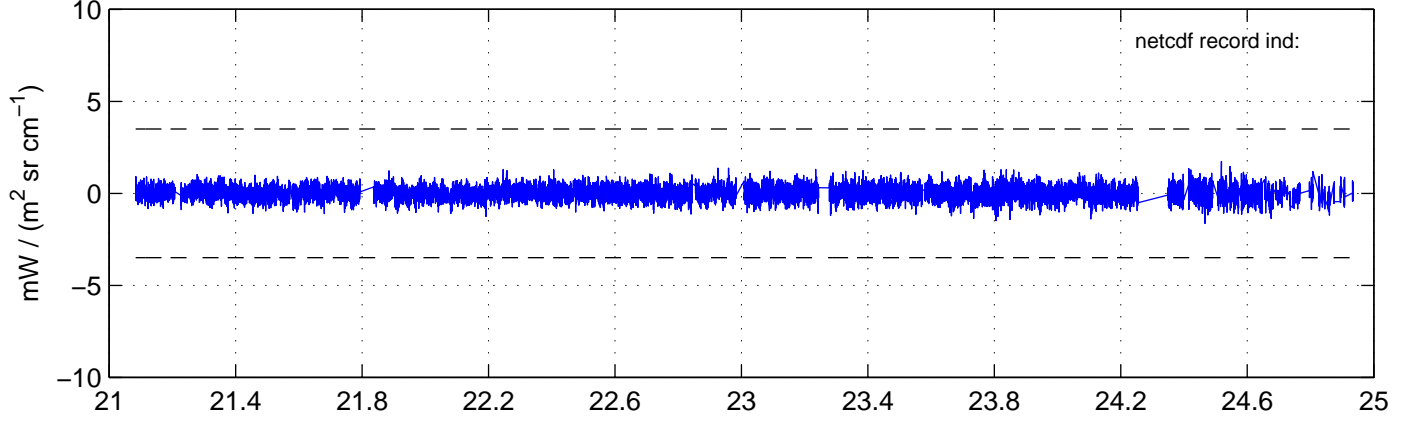

sh130904 Mean IMAG Calibrated Radiance 895.00 – 900.00, good segments

sh130904 Mean IMAG Calibrated Radiance 1093.00 – 1097.00, good segments

sh130904 Mean IMAG Calibrated Radiance 2000.00 – 2025.00, good segments

SEGMENT