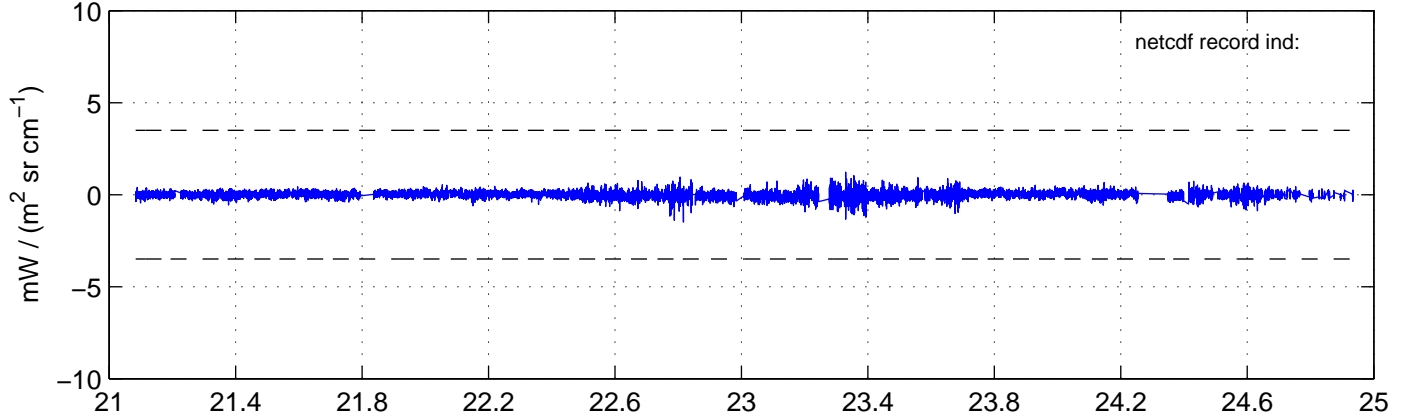

sh130904 Mean IMAG Calibrated Radiance 895.00 – 900.00, good segments

sh130904 Mean IMAG Calibrated Radiance 1093.00 – 1097.00, good segments

sh130904 Mean IMAG Calibrated Radiance 2000.00 – 2025.00, good segments

SEGMENT