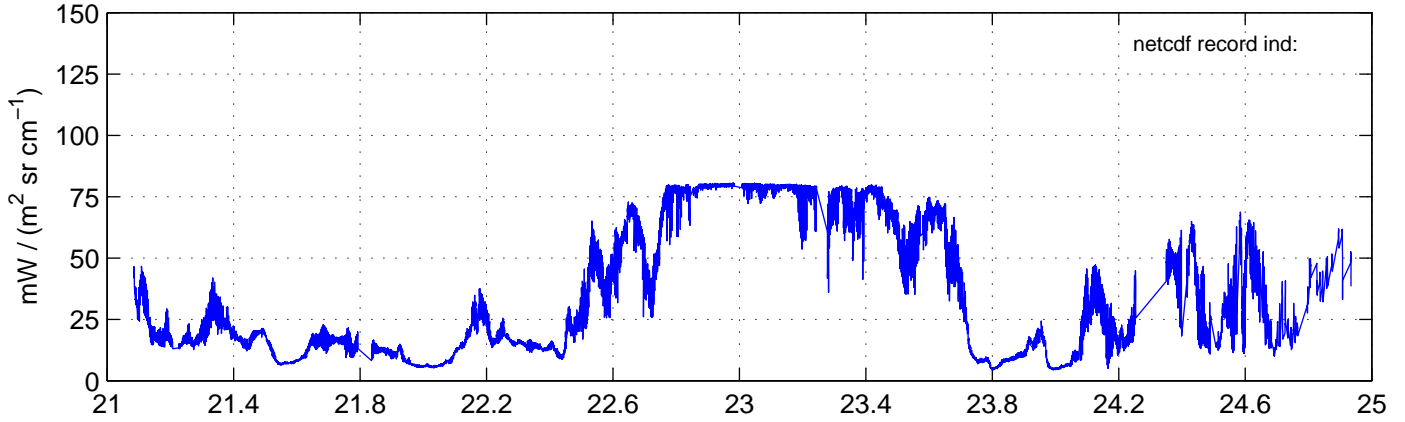

sh130904 Mean Radiance 895.00 – 900.00, good segments

sh130904 Mean Radiance 1093.00 – 1097.00, good segments

sh130904 Mean Radiance 2500.00 – 2510.00, good segments

SEGMENT