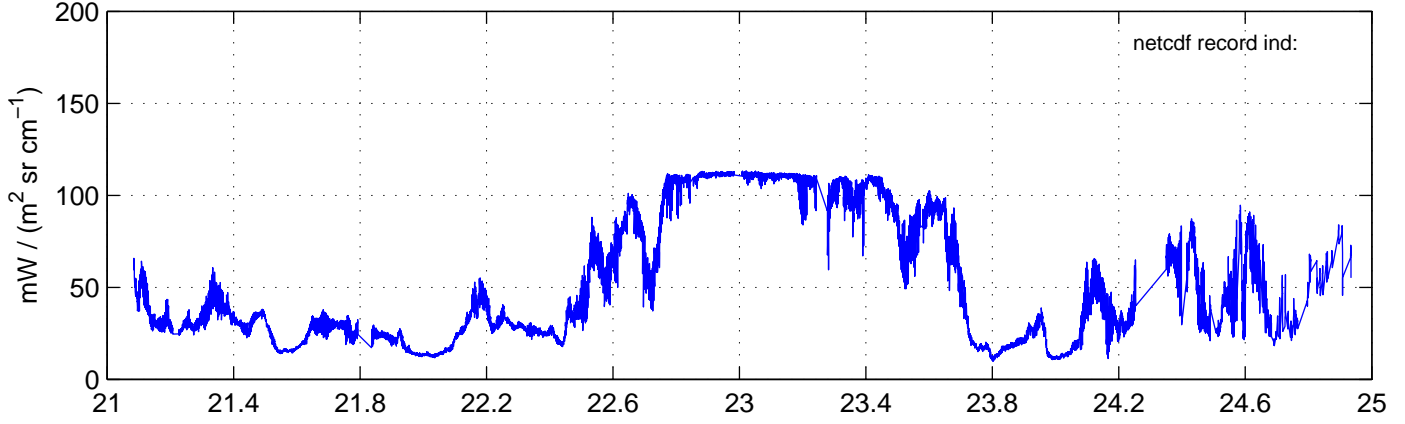

sh130904 Mean Radiance 895.00 – 900.00, good segments

sh130904 Mean Radiance 1093.00 – 1097.00, good segments

sh130904 Mean Radiance 2500.00 – 2510.00, good segments

SEGMENT