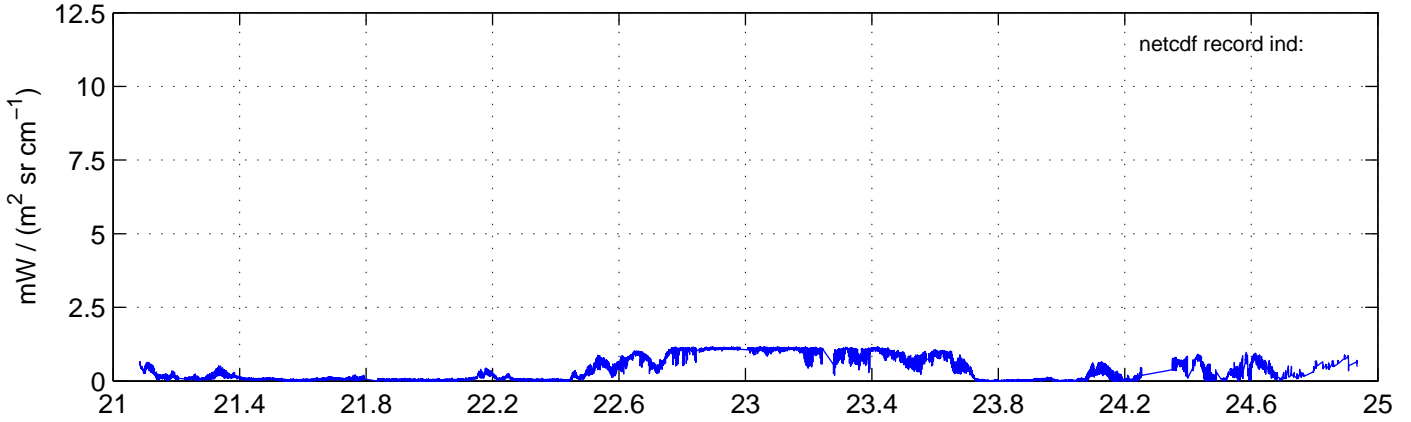

sh130904 Mean Radiance 895.00 – 900.00, good segments

sh130904 Mean Radiance 1093.00 – 1097.00, good segments

sh130904 Mean Radiance 2500.00 – 2510.00, good segments

SEGMENT