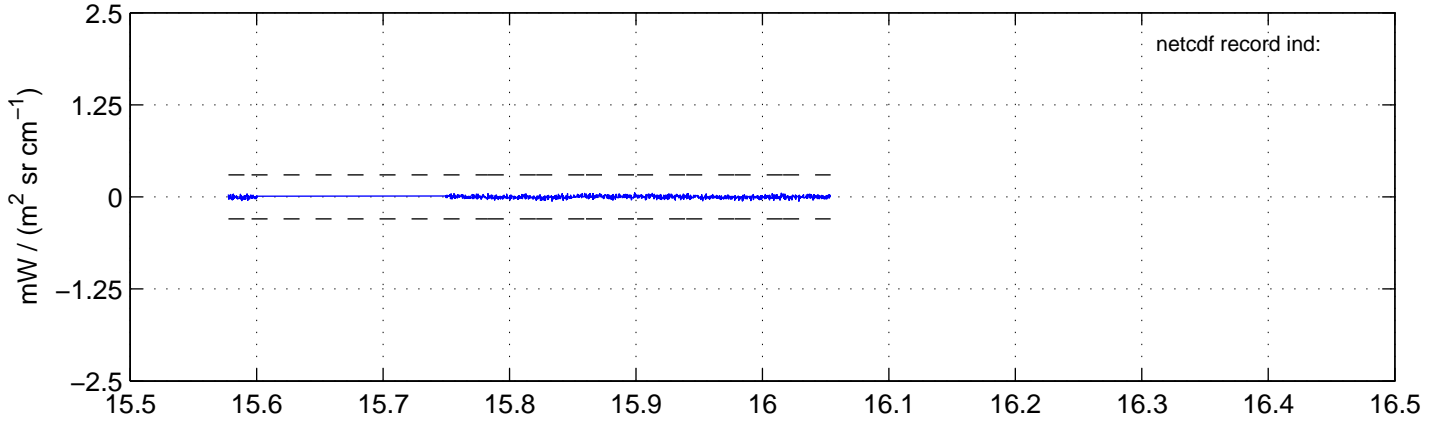

sh130904 Mean IMAG Calibrated Radiance 895.00 – 900.00, good segments

sh130904 Mean IMAG Calibrated Radiance 1093.00 – 1097.00, good segments

sh130904 Mean IMAG Calibrated Radiance 2000.00 – 2025.00, good segments

SEGMENT