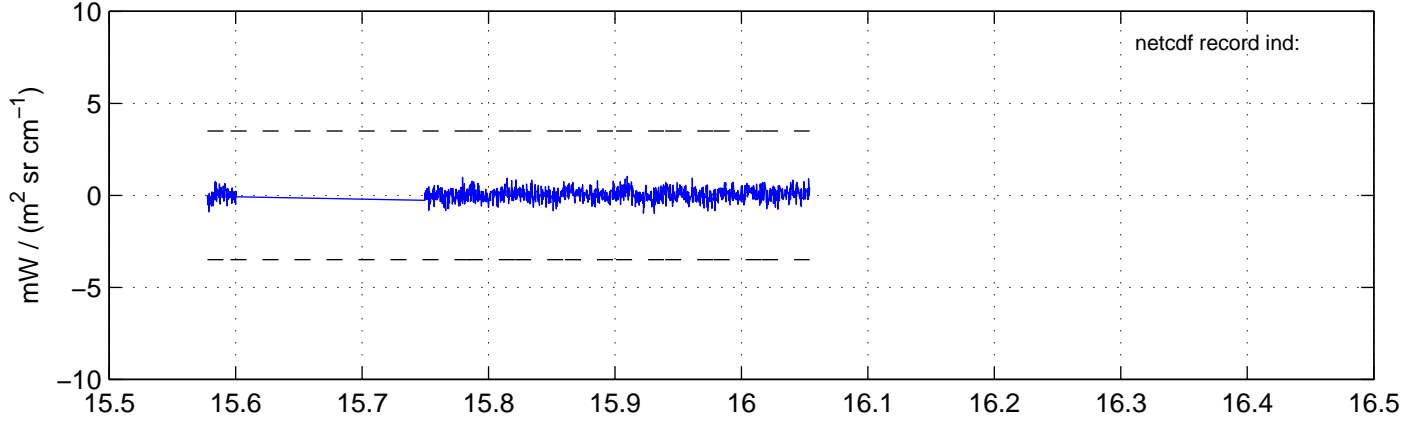

sh130904 Mean IMAG Calibrated Radiance 895.00 – 900.00, good segments

sh130904 Mean IMAG Calibrated Radiance 1093.00 – 1097.00, good segments

sh130904 Mean IMAG Calibrated Radiance 2000.00 – 2025.00, good segments

SEGMENT