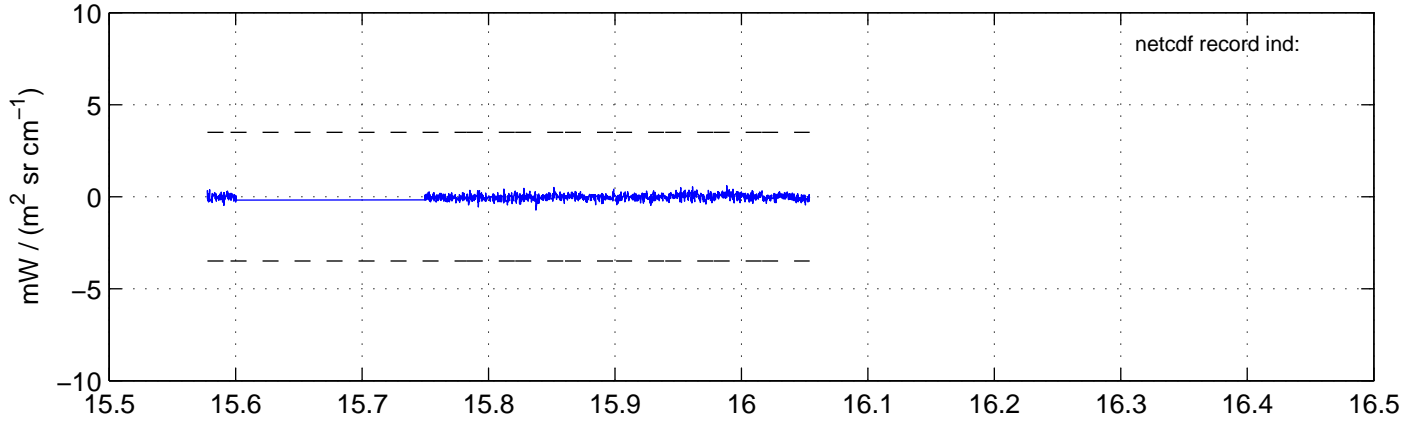

sh130904 Mean IMAG Calibrated Radiance 895.00 – 900.00, good segments

sh130904 Mean IMAG Calibrated Radiance 1093.00 – 1097.00, good segments

sh130904 Mean IMAG Calibrated Radiance 2000.00 – 2025.00, good segments

SEGMENT