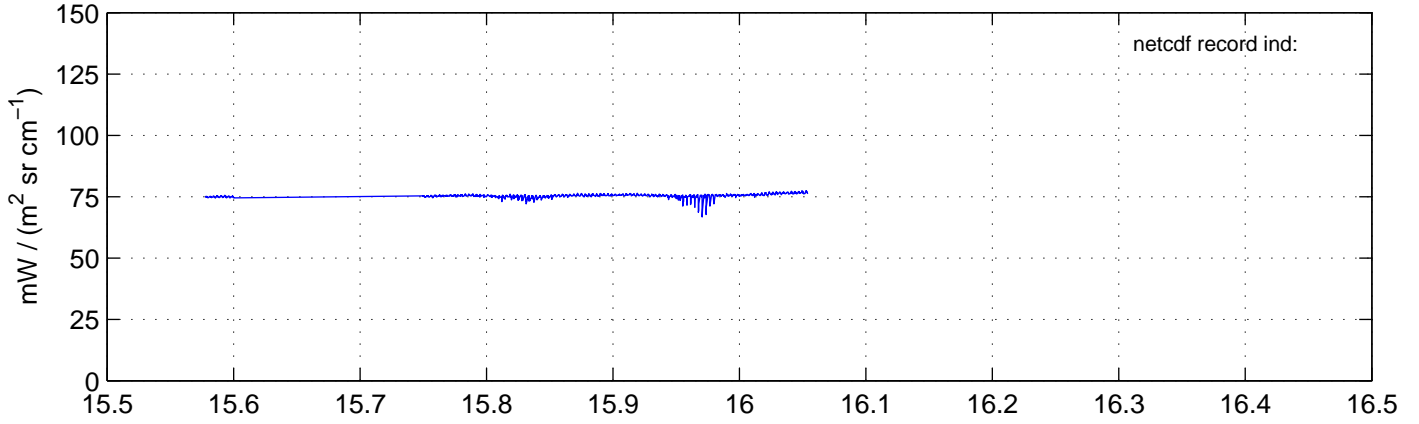

sh130904 Mean Radiance 895.00 – 900.00, good segments

sh130904 Mean Radiance 1093.00 – 1097.00, good segments

sh130904 Mean Radiance 2500.00 – 2510.00, good segments

SEGMENT