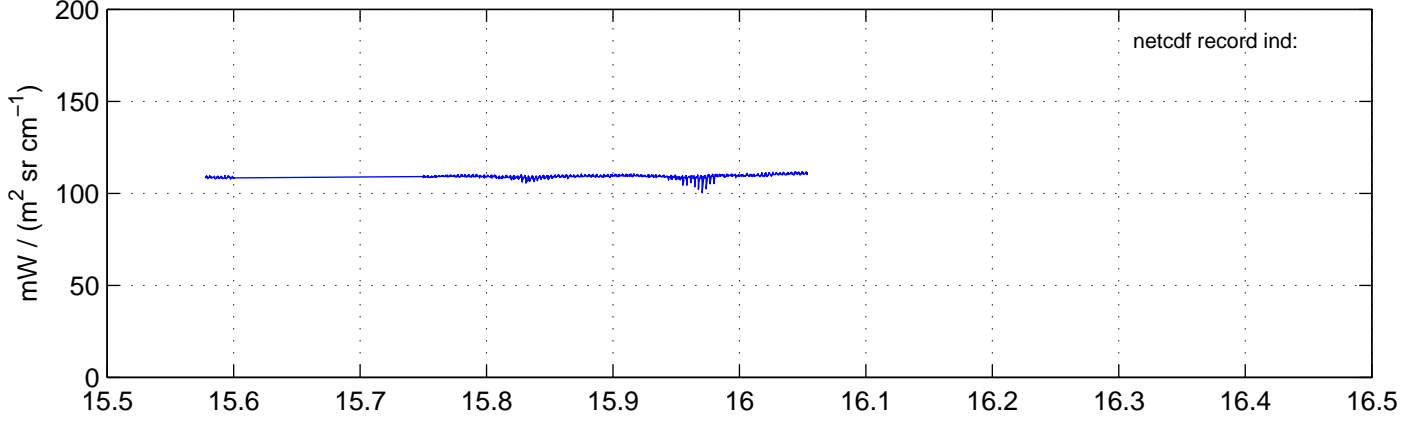

sh130904 Mean Radiance 895.00 – 900.00, good segments

sh130904 Mean Radiance 1093.00 – 1097.00, good segments

sh130904 Mean Radiance 2500.00 – 2510.00, good segments

SEGMENT