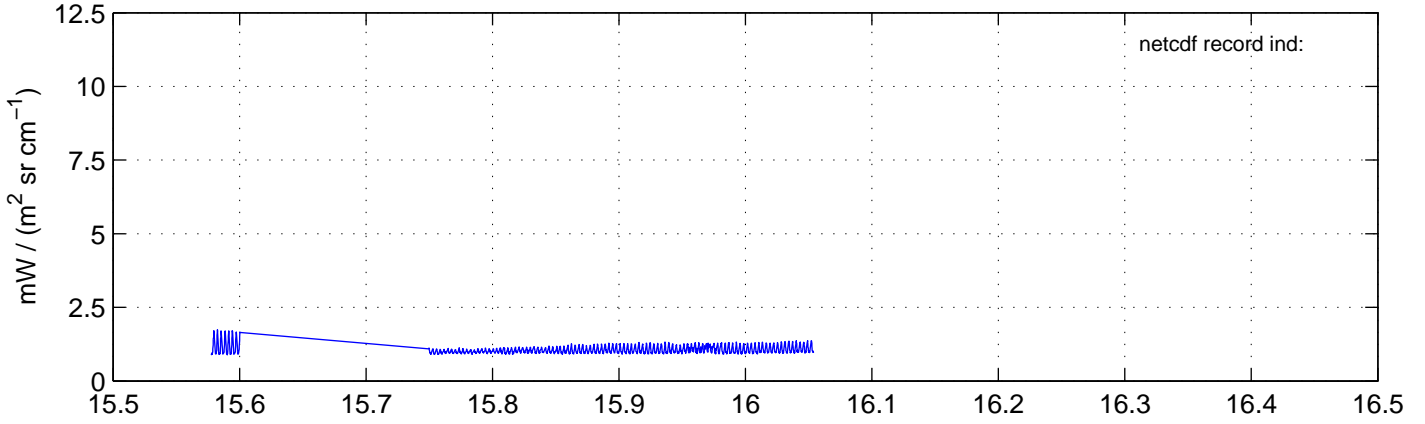

sh130904 Mean Radiance 895.00 – 900.00, good segments

sh130904 Mean Radiance 1093.00 – 1097.00, good segments

sh130904 Mean Radiance 2500.00 – 2510.00, good segments

SEGMENT