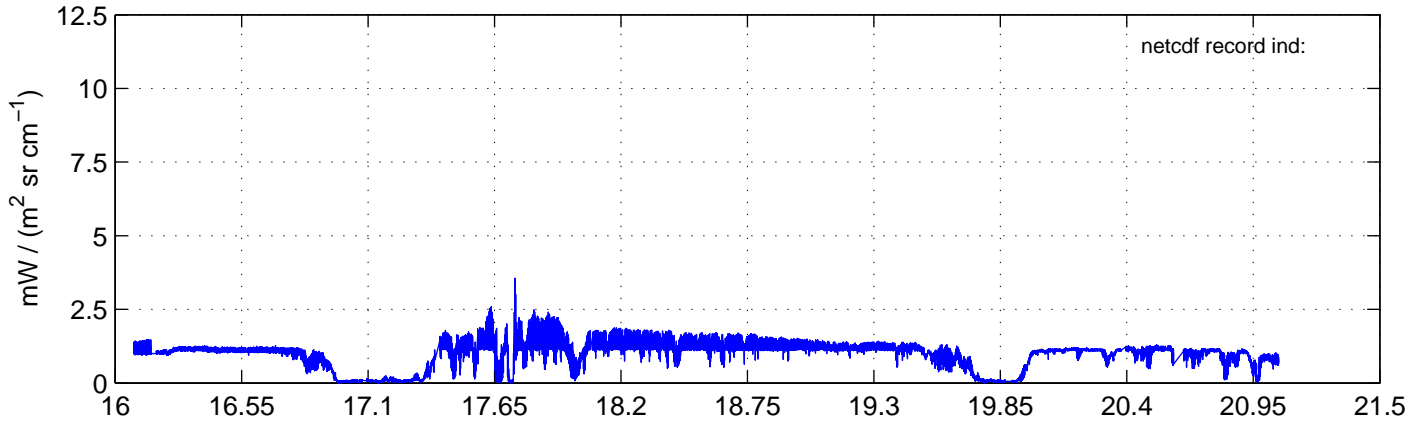

sh130904 Mean Radiance 895.00 – 900.00, good segments

sh130904 Mean Radiance 1093.00 – 1097.00, good segments

sh130904 Mean Radiance 2500.00 – 2510.00, good segments

SEGMENT