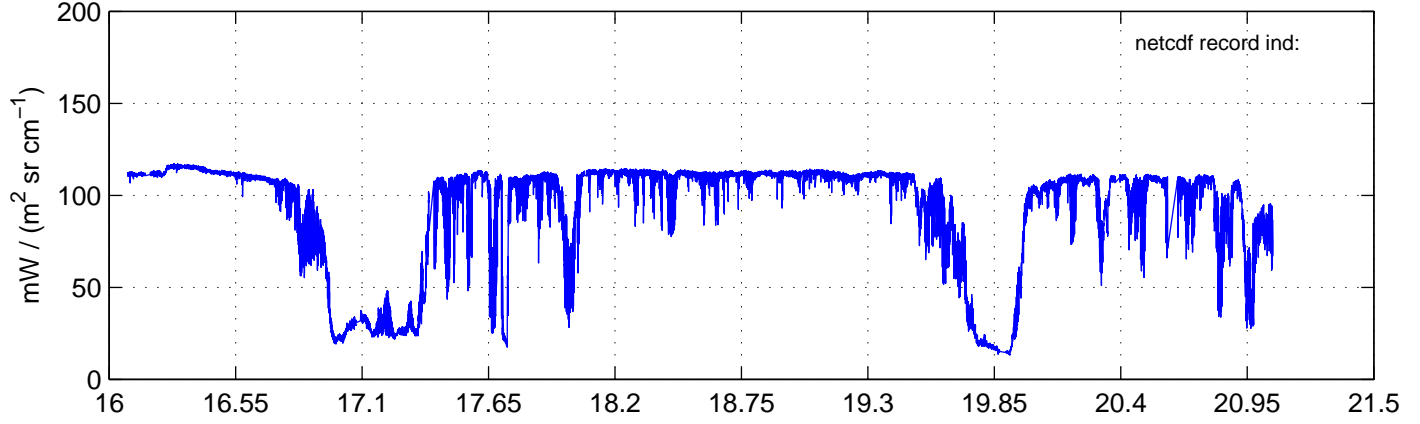

sh130904 Mean Radiance 895.00 – 900.00, good segments

sh130904 Mean Radiance 1093.00 – 1097.00, good segments

sh130904 Mean Radiance 2500.00 – 2510.00, good segments

SEGMENT