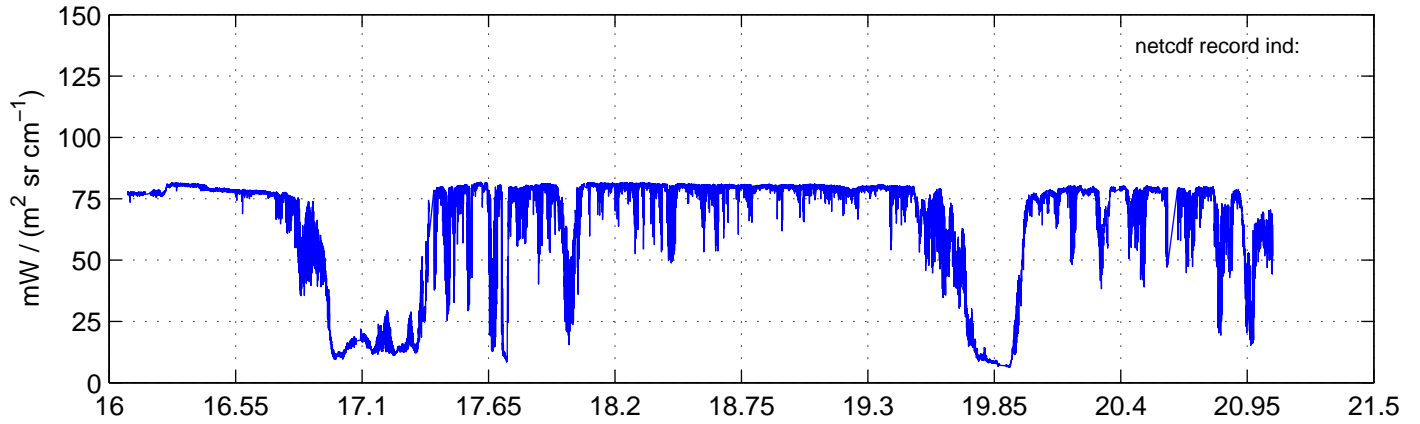

sh130904 Mean Radiance 895.00 – 900.00, good segments

sh130904 Mean Radiance 1093.00 – 1097.00, good segments

sh130904 Mean Radiance 2500.00 – 2510.00, good segments

SEGMENT