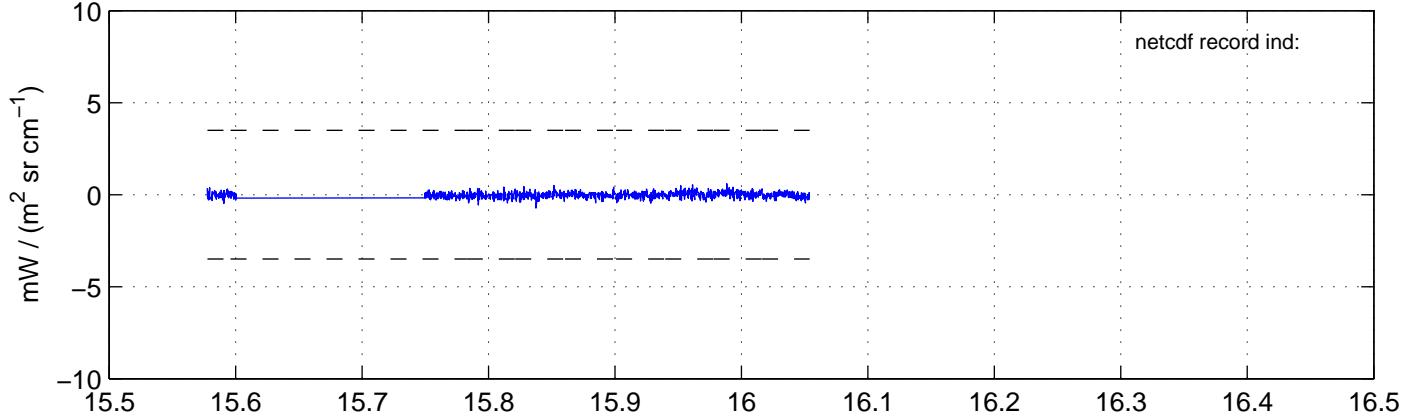

sh130904 Mean IMAG Calibrated Radiance 895.00 – 900.00, good segments

sh130904 Mean IMAG Calibrated Radiance 1093.00 – 1097.00, good segments

sh130904 Mean IMAG Calibrated Radiance 2000.00 – 2025.00, good segments

SEGMENT