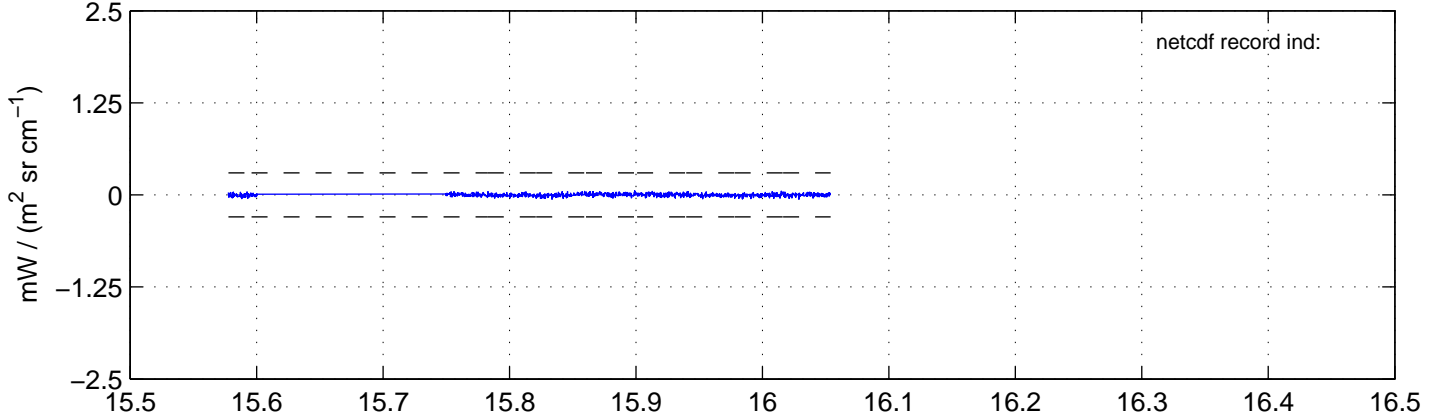

sh130904 Mean IMAG Calibrated Radiance 895.00 – 900.00, good segments

sh130904 Mean IMAG Calibrated Radiance 1093.00 – 1097.00, good segments

sh130904 Mean IMAG Calibrated Radiance 2000.00 – 2025.00, good segments

SEGMENT