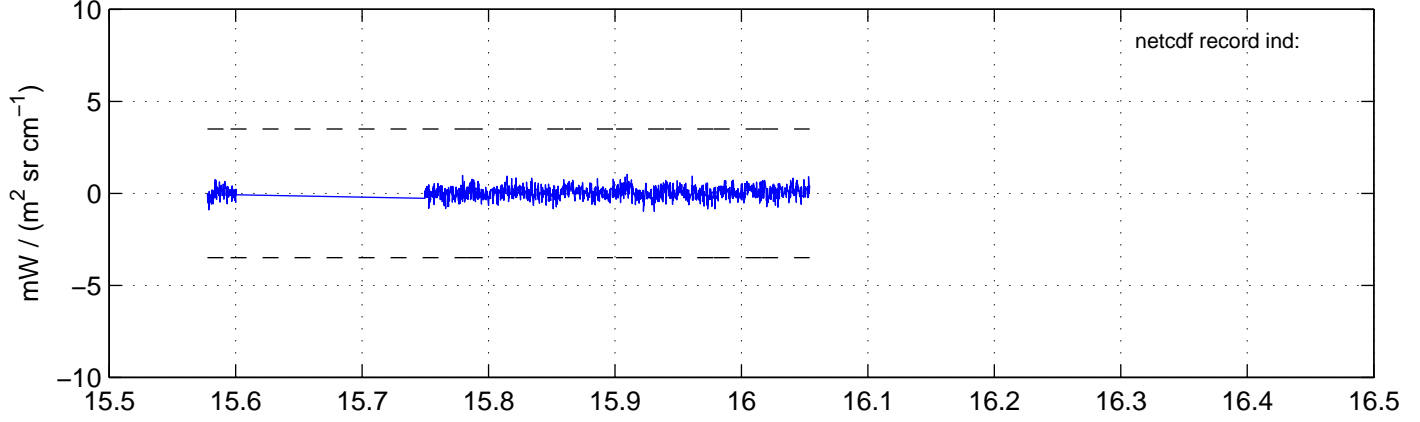

sh130904 Mean IMAG Calibrated Radiance 895.00 – 900.00, good segments

sh130904 Mean IMAG Calibrated Radiance 1093.00 – 1097.00, good segments

sh130904 Mean IMAG Calibrated Radiance 2000.00 – 2025.00, good segments

SEGMENT