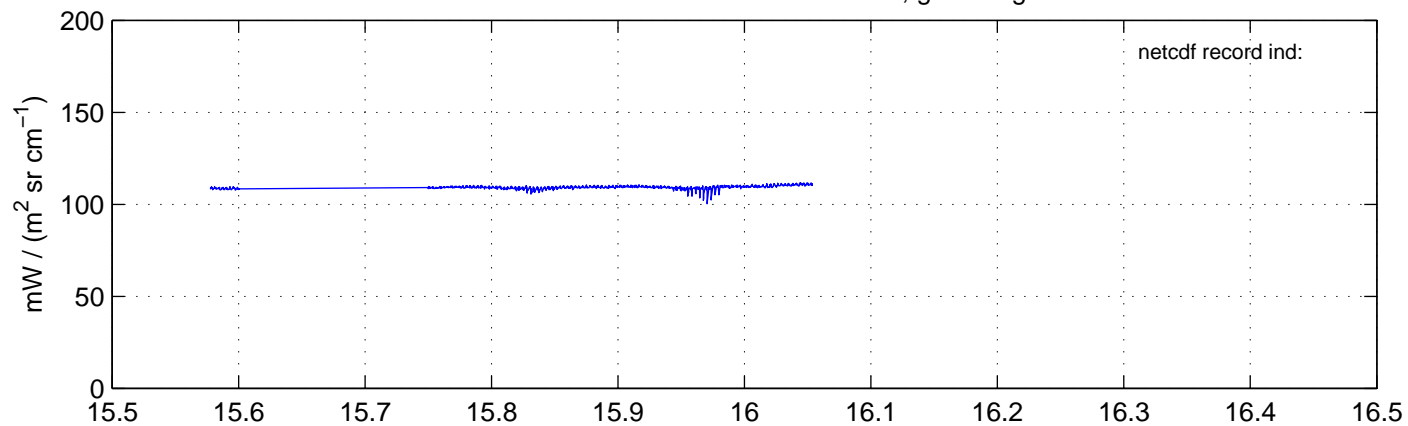

sh130904 Mean Radiance 895.00 – 900.00, good segments

sh130904 Mean Radiance 1093.00 – 1097.00, good segments

sh130904 Mean Radiance 2500.00 – 2510.00, good segments

SEGMENT