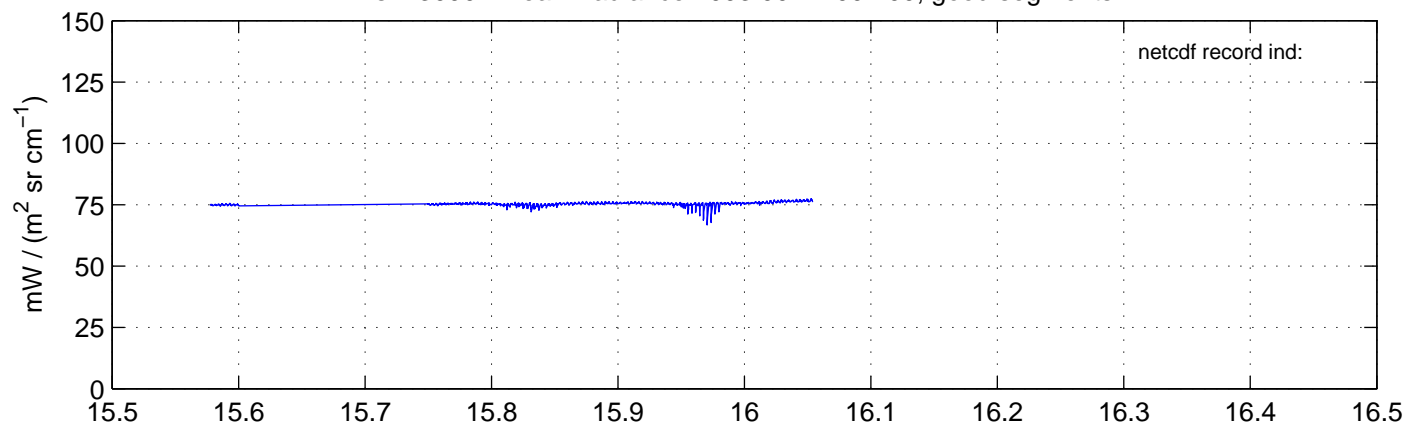

sh130904 Mean Radiance 895.00 – 900.00, good segments

sh130904 Mean Radiance 1093.00 – 1097.00, good segments

sh130904 Mean Radiance 2500.00 – 2510.00, good segments

SEGMENT