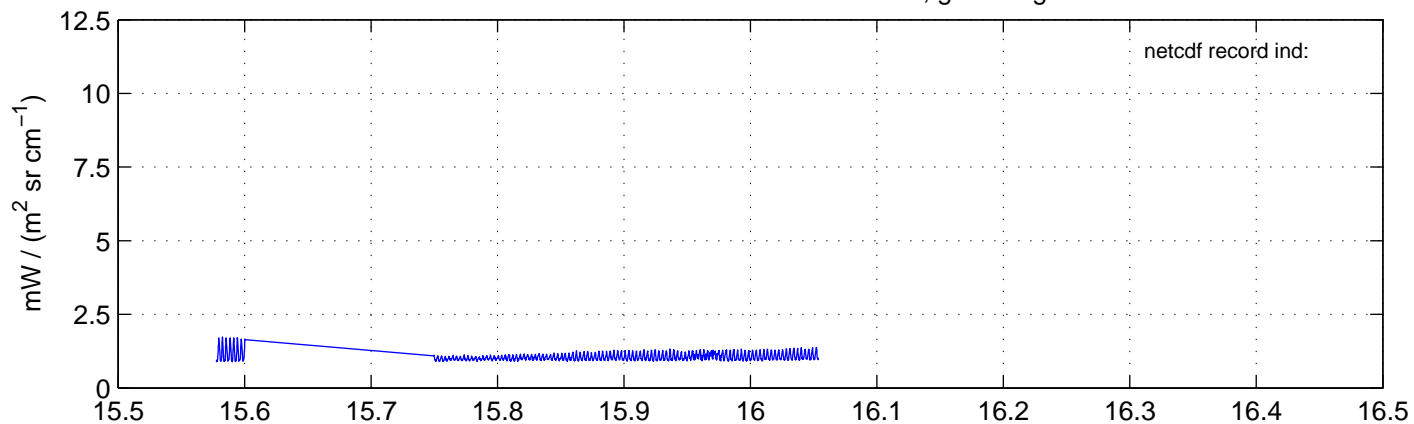

sh130904 Mean Radiance 895.00 – 900.00, good segments

sh130904 Mean Radiance 1093.00 – 1097.00, good segments

sh130904 Mean Radiance 2500.00 – 2510.00, good segments

SEGMENT