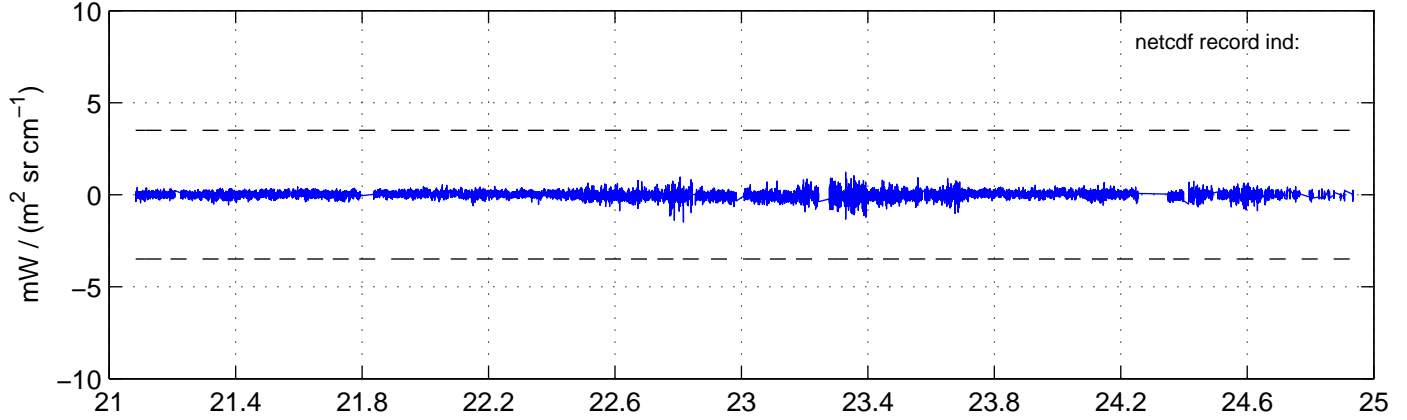

sh130904 Mean IMAG Calibrated Radiance 895.00 – 900.00, good segments

sh130904 Mean IMAG Calibrated Radiance 1093.00 – 1097.00, good segments

sh130904 Mean IMAG Calibrated Radiance 2000.00 – 2025.00, good segments

SEGMENT