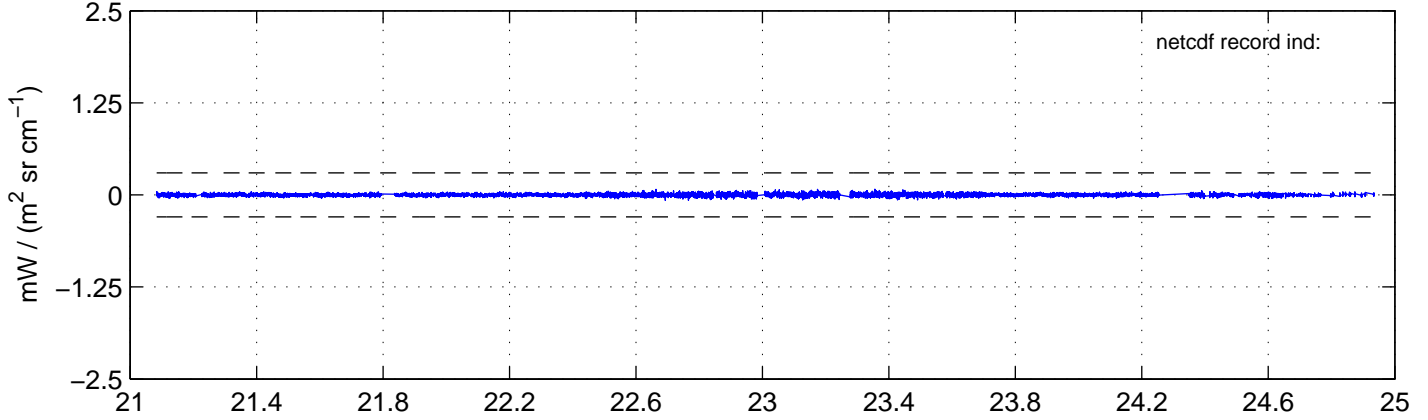

sh130904 Mean IMAG Calibrated Radiance 895.00 – 900.00, good segments

sh130904 Mean IMAG Calibrated Radiance 1093.00 – 1097.00, good segments

sh130904 Mean IMAG Calibrated Radiance 2000.00 – 2025.00, good segments

SEGMENT