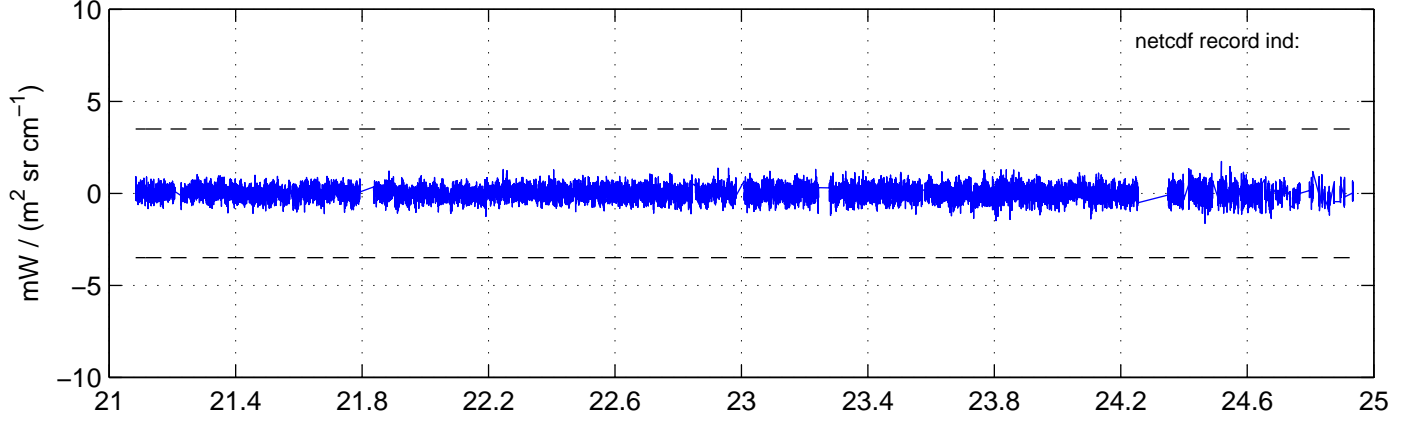

sh130904 Mean IMAG Calibrated Radiance 895.00 – 900.00, good segments

sh130904 Mean IMAG Calibrated Radiance 1093.00 – 1097.00, good segments

sh130904 Mean IMAG Calibrated Radiance 2000.00 – 2025.00, good segments

SEGMENT