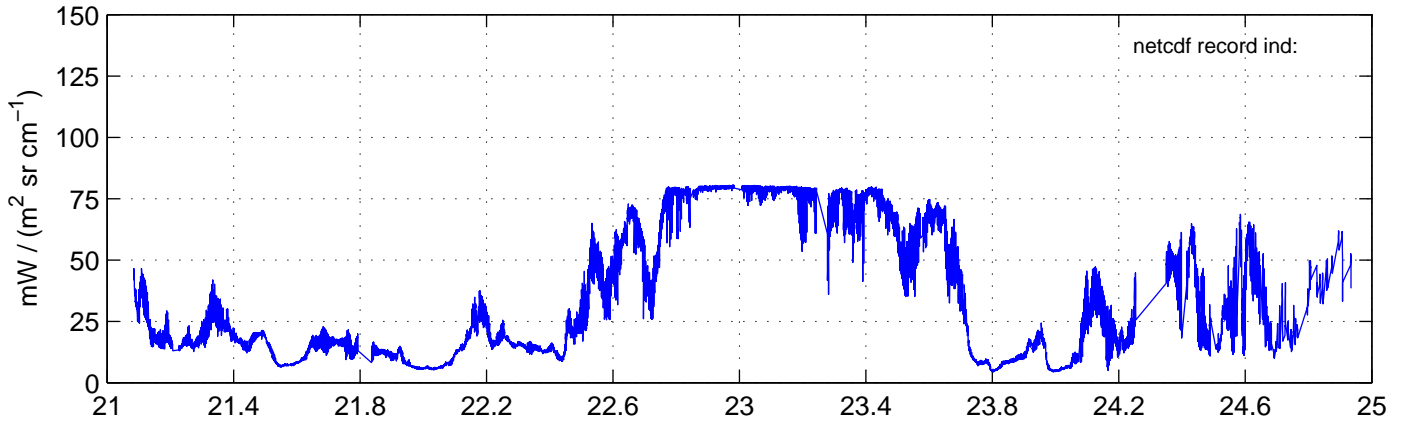

sh130904 Mean Radiance 895.00 – 900.00, good segments

sh130904 Mean Radiance 1093.00 – 1097.00, good segments

sh130904 Mean Radiance 2500.00 – 2510.00, good segments

SEGMENT