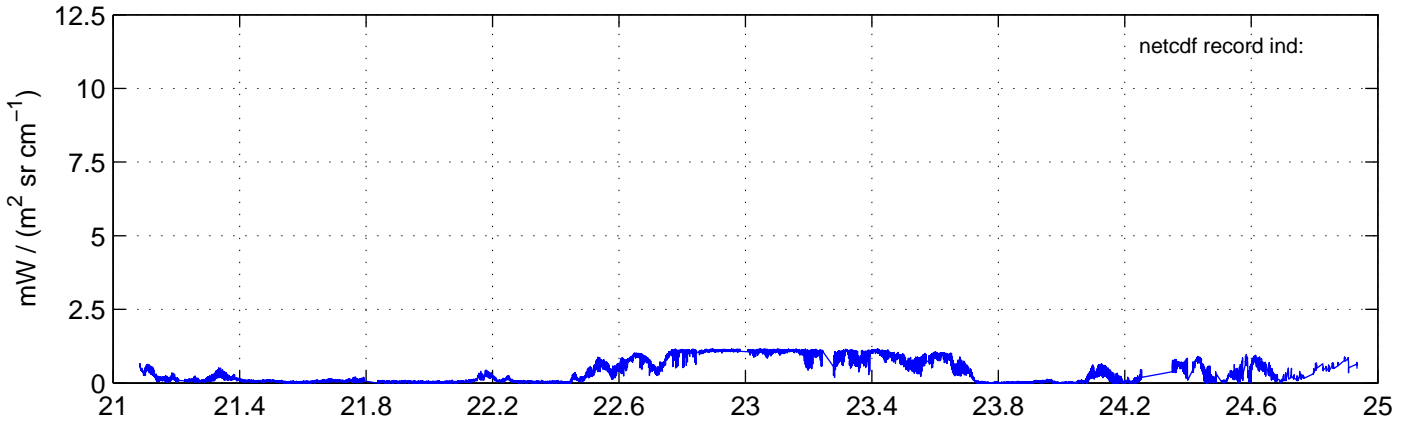

sh130904 Mean Radiance 895.00 – 900.00, good segments

sh130904 Mean Radiance 1093.00 – 1097.00, good segments

sh130904 Mean Radiance 2500.00 – 2510.00, good segments

SEGMENT