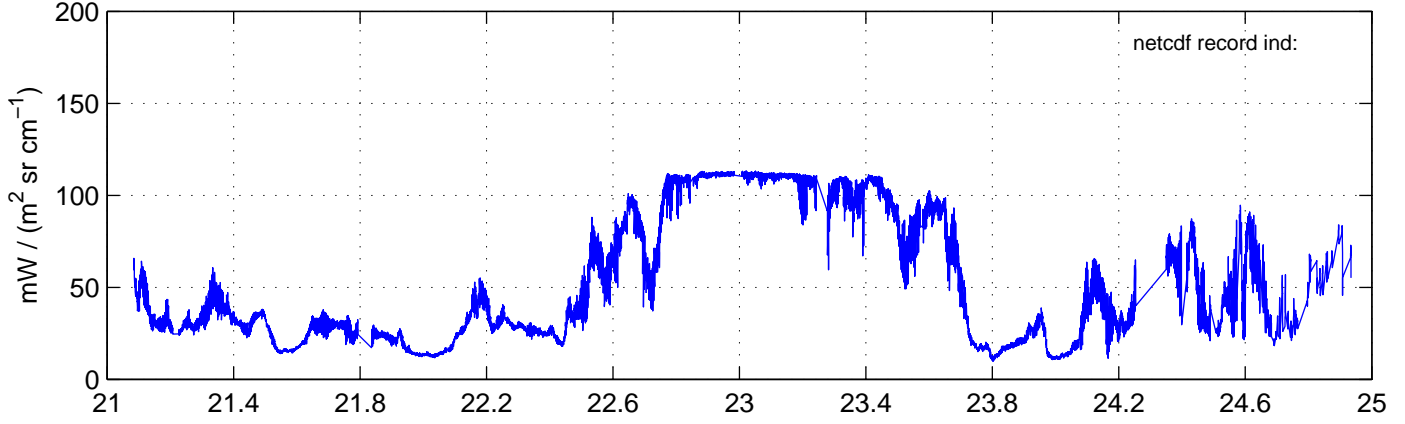

sh130904 Mean Radiance 895.00 – 900.00, good segments

sh130904 Mean Radiance 1093.00 – 1097.00, good segments

sh130904 Mean Radiance 2500.00 – 2510.00, good segments

SEGMENT