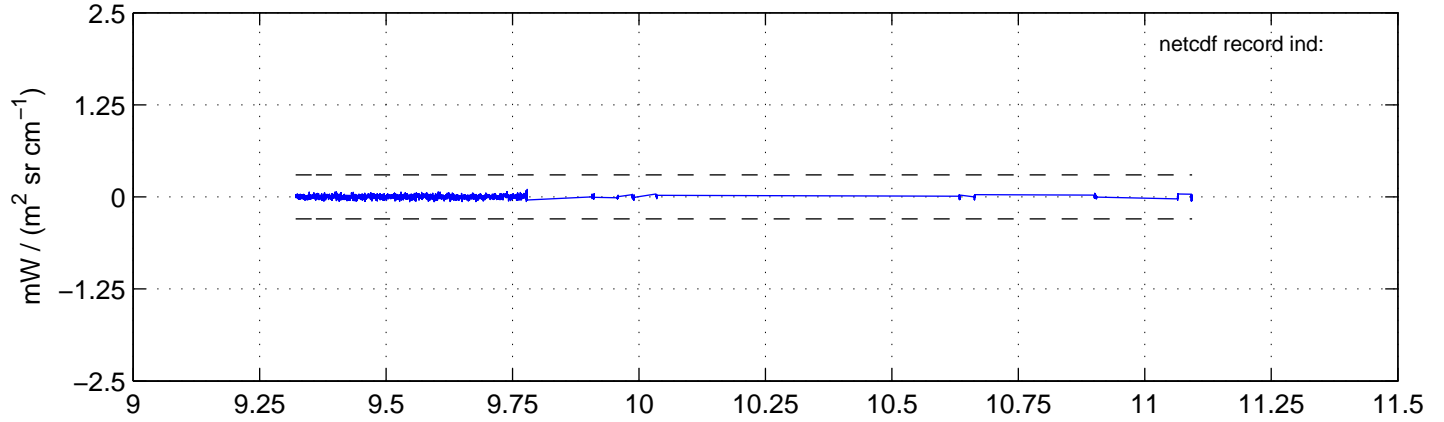

sh130830 Mean IMAG Calibrated Radiance 895.00 – 900.00, good segments

sh130830 Mean IMAG Calibrated Radiance 1093.00 – 1097.00, good segments

sh130830 Mean IMAG Calibrated Radiance 2000.00 – 2025.00, good segments

SEGMENT