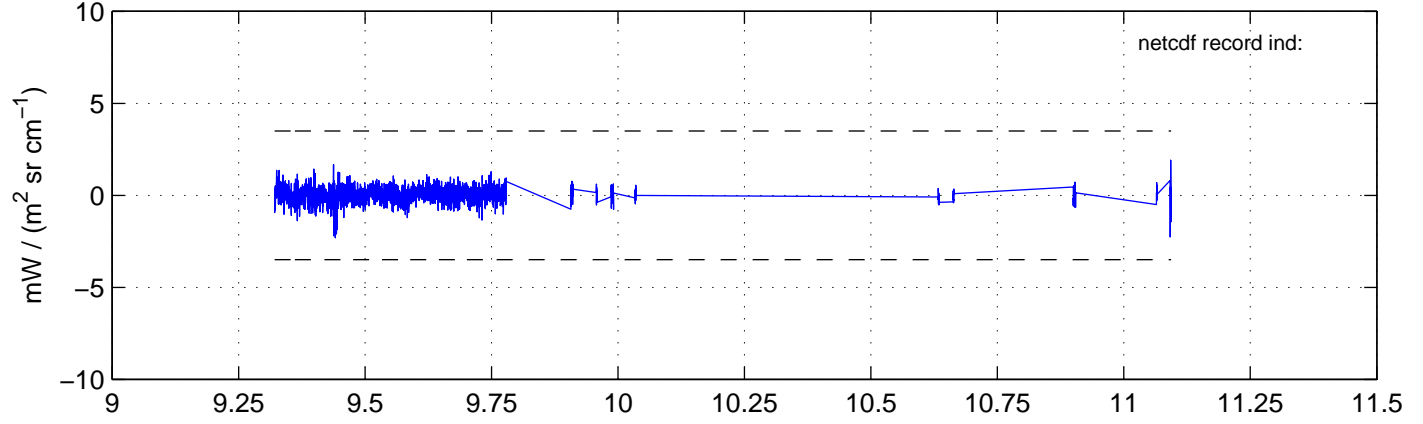

sh130830 Mean IMAG Calibrated Radiance 895.00 – 900.00, good segments

sh130830 Mean IMAG Calibrated Radiance 1093.00 – 1097.00, good segments

sh130830 Mean IMAG Calibrated Radiance 2000.00 – 2025.00, good segments

SEGMENT