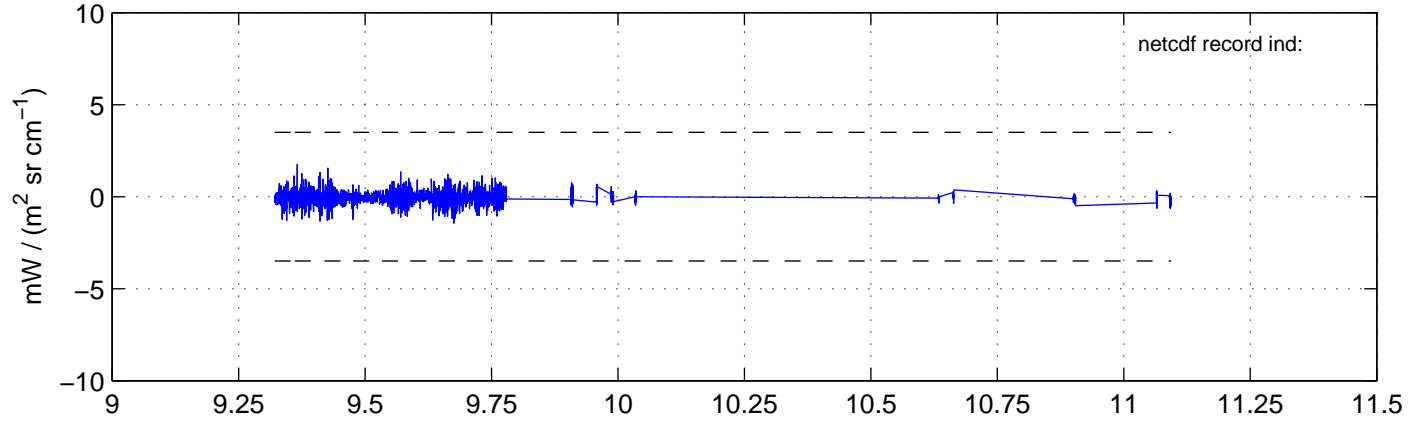

sh130830 Mean IMAG Calibrated Radiance 895.00 – 900.00, good segments

sh130830 Mean IMAG Calibrated Radiance 1093.00 – 1097.00, good segments

sh130830 Mean IMAG Calibrated Radiance 2000.00 – 2025.00, good segments

SEGMENT