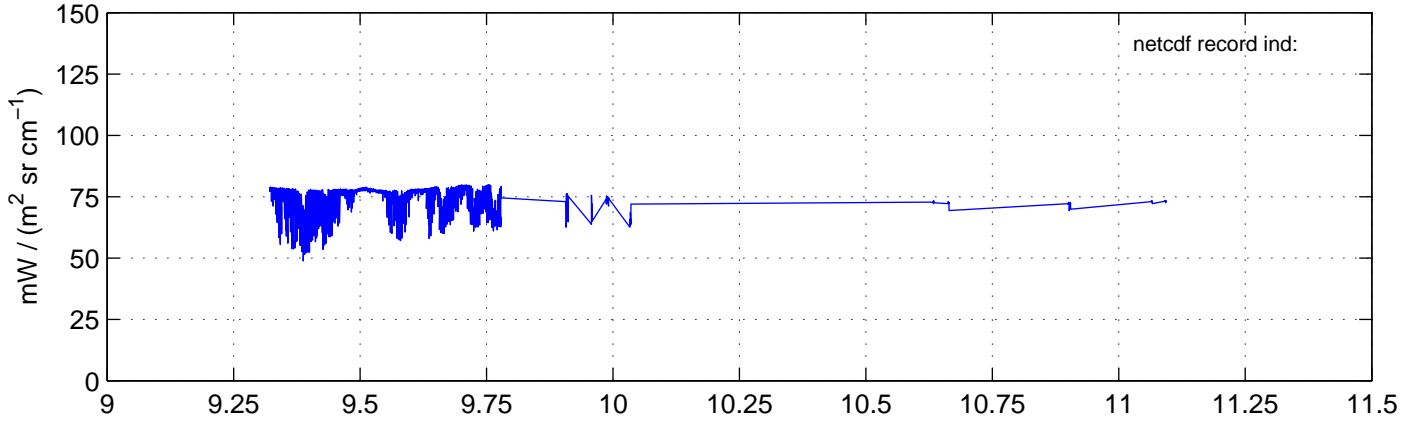

sh130830 Mean Radiance 895.00 – 900.00, good segments

sh130830 Mean Radiance 1093.00 – 1097.00, good segments

sh130830 Mean Radiance 2500.00 – 2510.00, good segments

SEGMENT