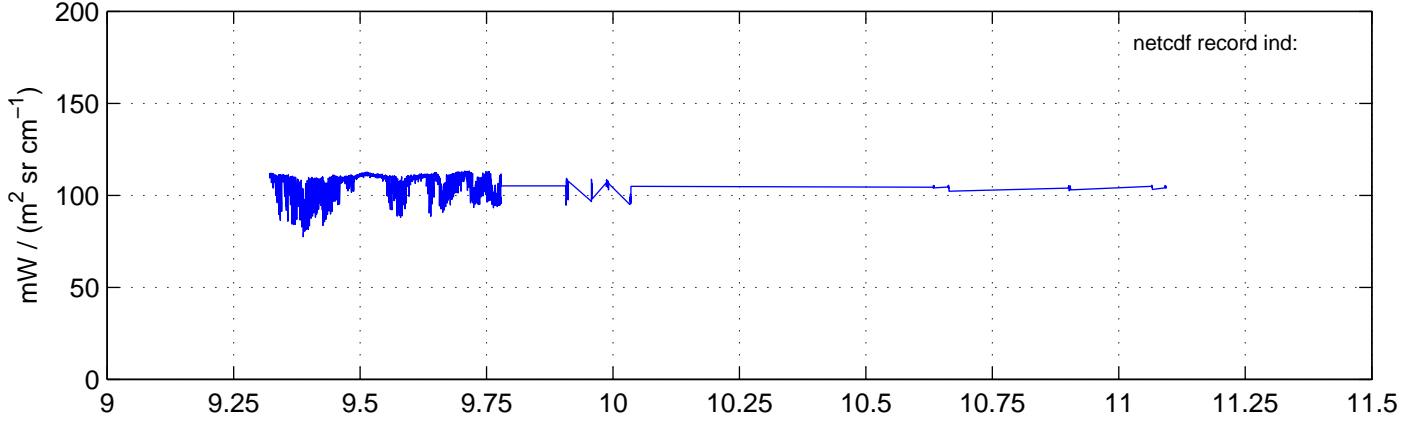

sh130830 Mean Radiance 895.00 – 900.00, good segments

sh130830 Mean Radiance 1093.00 – 1097.00, good segments

sh130830 Mean Radiance 2500.00 – 2510.00, good segments

SEGMENT