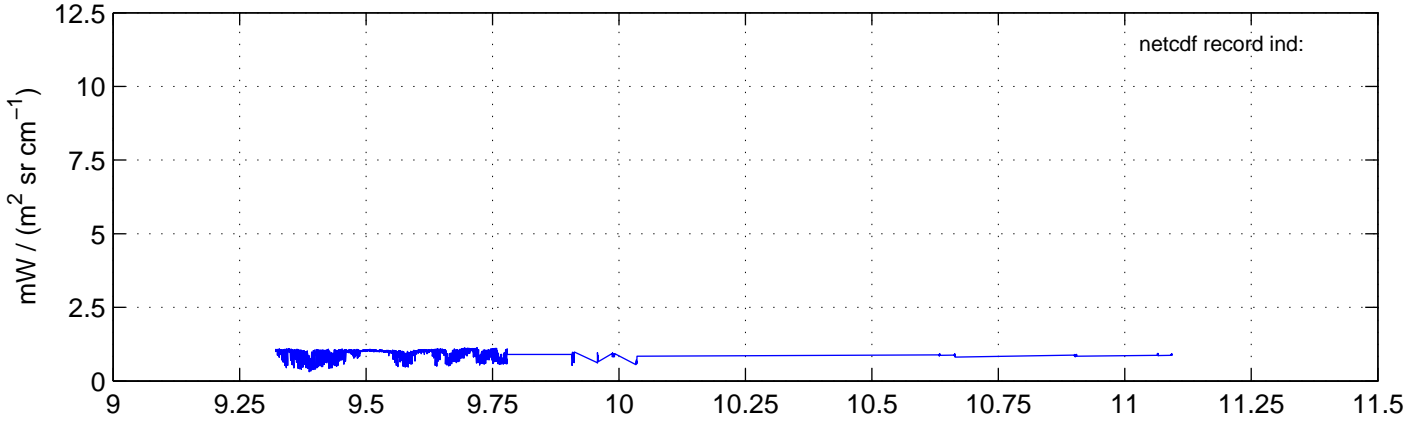

sh130830 Mean Radiance 895.00 – 900.00, good segments

sh130830 Mean Radiance 1093.00 – 1097.00, good segments

sh130830 Mean Radiance 2500.00 – 2510.00, good segments

SEGMENT