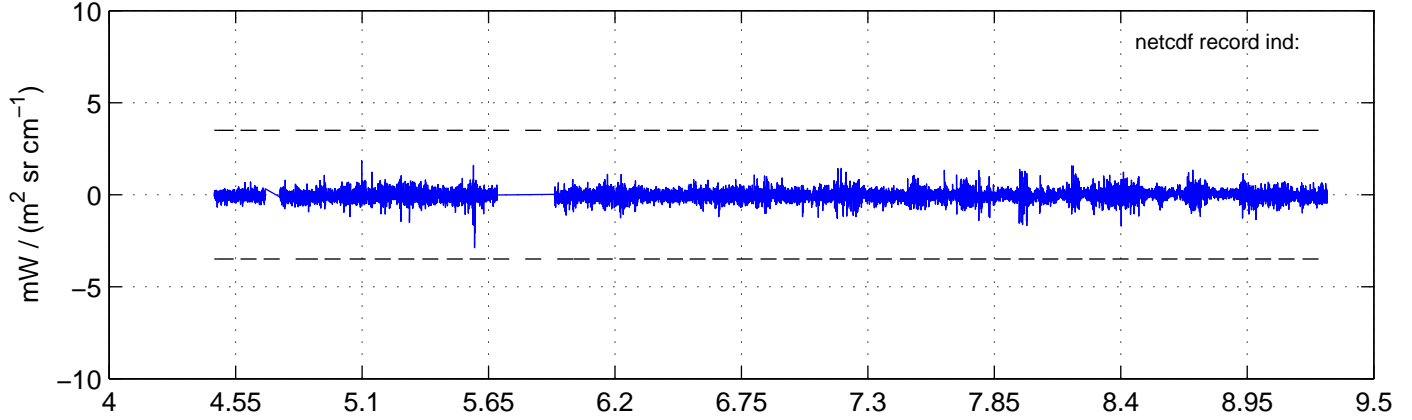

sh130830 Mean IMAG Calibrated Radiance 895.00 – 900.00, good segments

sh130830 Mean IMAG Calibrated Radiance 1093.00 – 1097.00, good segments

sh130830 Mean IMAG Calibrated Radiance 2000.00 – 2025.00, good segments

SEGMENT