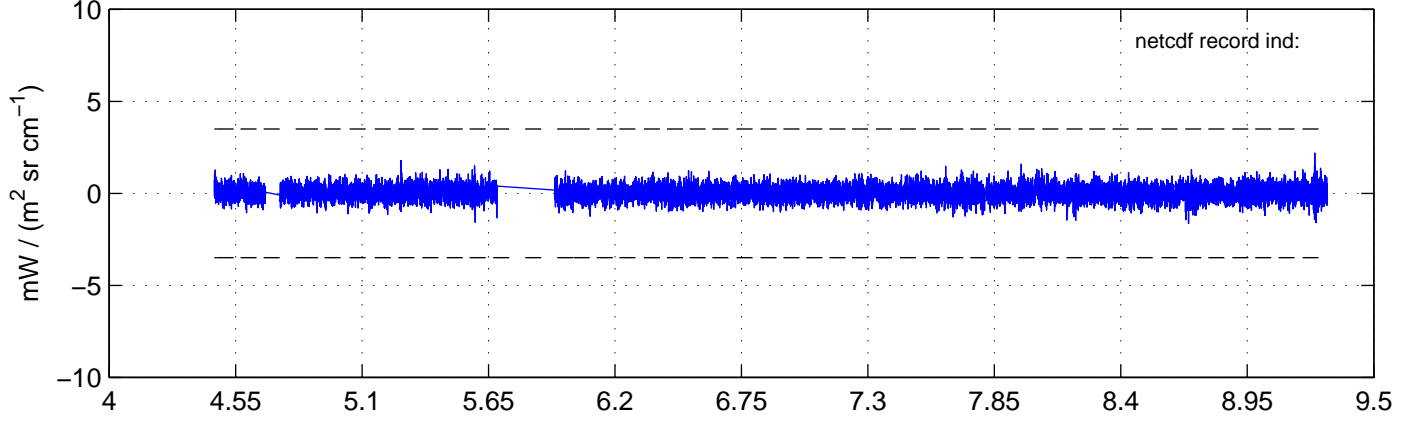

sh130830 Mean IMAG Calibrated Radiance 895.00 – 900.00, good segments

sh130830 Mean IMAG Calibrated Radiance 1093.00 – 1097.00, good segments

sh130830 Mean IMAG Calibrated Radiance 2000.00 – 2025.00, good segments

SEGMENT