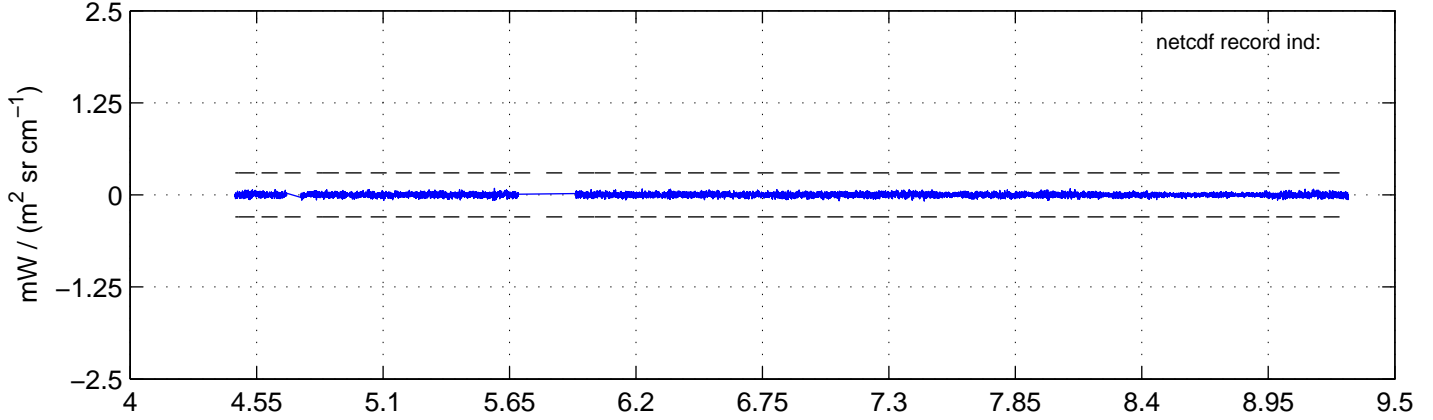

sh130830 Mean IMAG Calibrated Radiance 895.00 – 900.00, good segments

sh130830 Mean IMAG Calibrated Radiance 1093.00 – 1097.00, good segments

sh130830 Mean IMAG Calibrated Radiance 2000.00 – 2025.00, good segments

SEGMENT