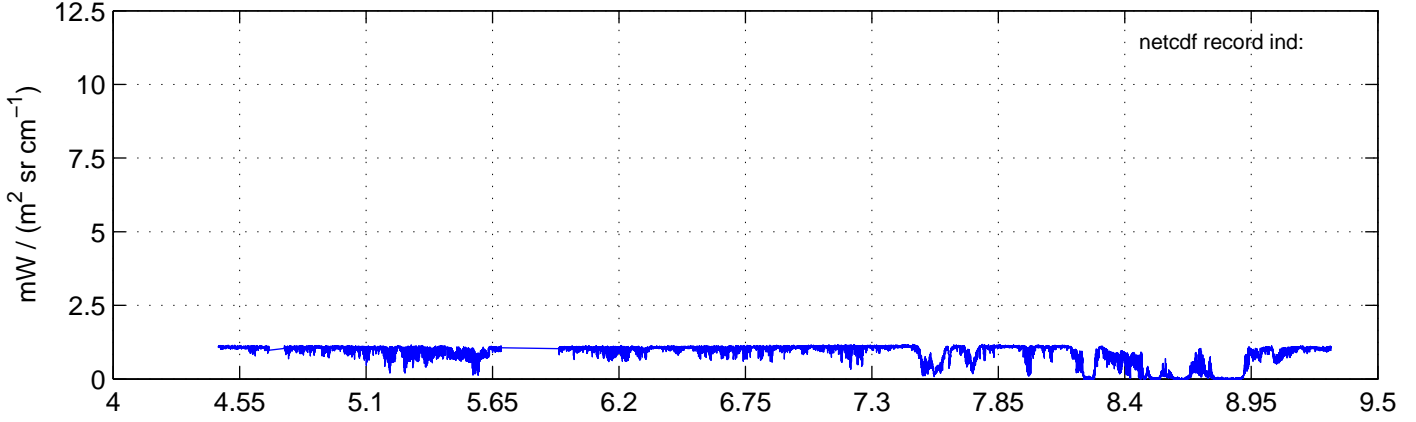

sh130830 Mean Radiance 895.00 – 900.00, good segments

sh130830 Mean Radiance 1093.00 – 1097.00, good segments

sh130830 Mean Radiance 2500.00 – 2510.00, good segments

SEGMENT