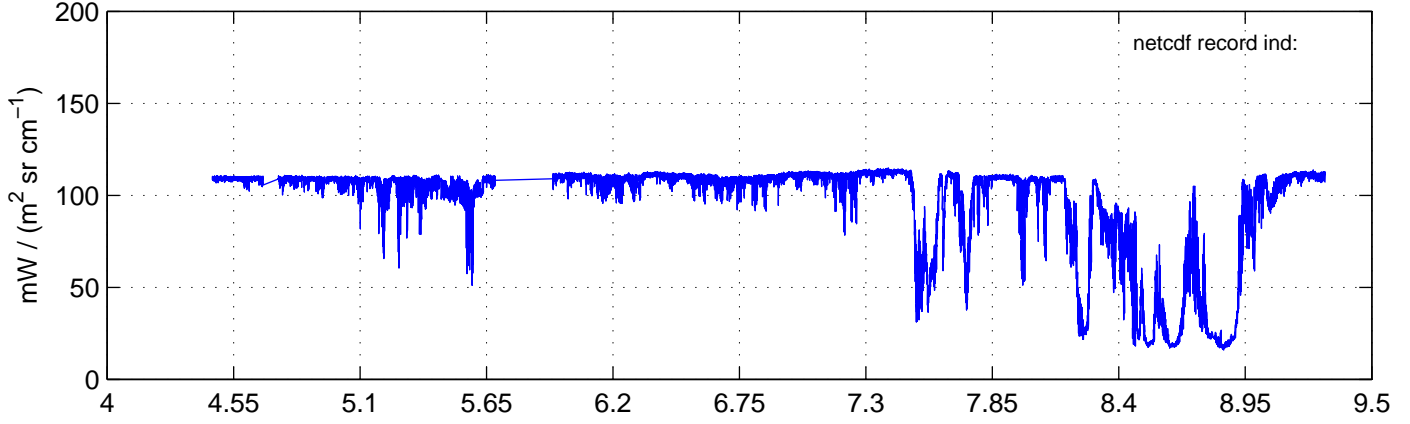

sh130830 Mean Radiance 895.00 – 900.00, good segments

sh130830 Mean Radiance 1093.00 – 1097.00, good segments

sh130830 Mean Radiance 2500.00 – 2510.00, good segments

SEGMENT