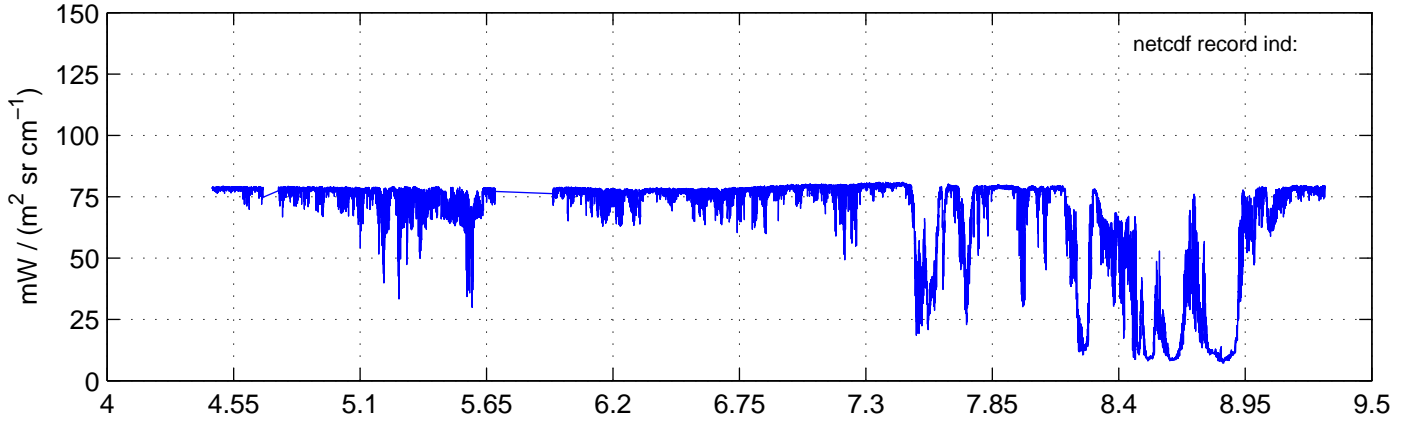

sh130830 Mean Radiance 895.00 – 900.00, good segments

sh130830 Mean Radiance 1093.00 – 1097.00, good segments

sh130830 Mean Radiance 2500.00 – 2510.00, good segments

SEGMENT