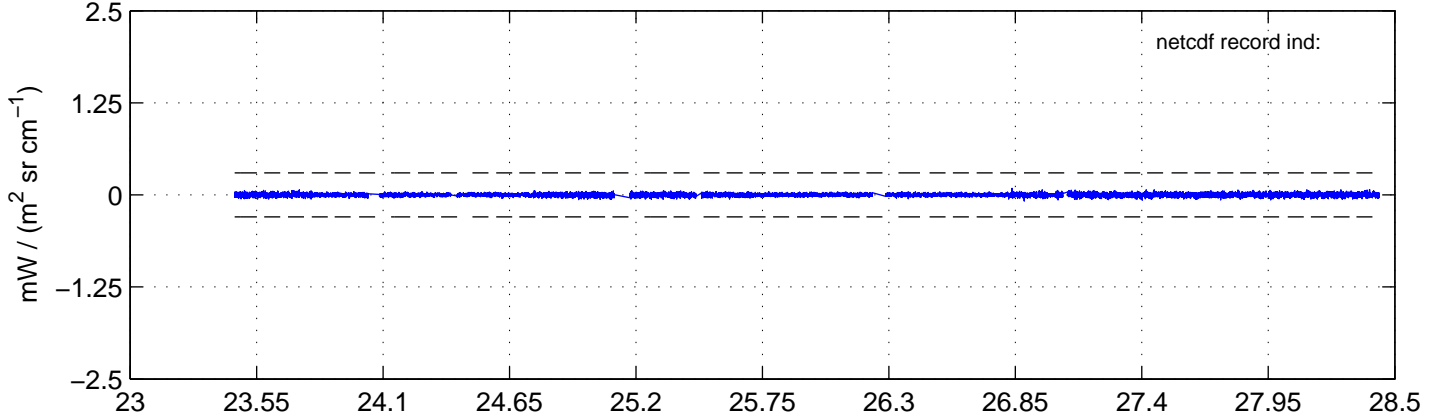

sh130829 Mean IMAG Calibrated Radiance 895.00 – 900.00, good segments

sh130829 Mean IMAG Calibrated Radiance 1093.00 – 1097.00, good segments

sh130829 Mean IMAG Calibrated Radiance 2000.00 – 2025.00, good segments

SEGMENT