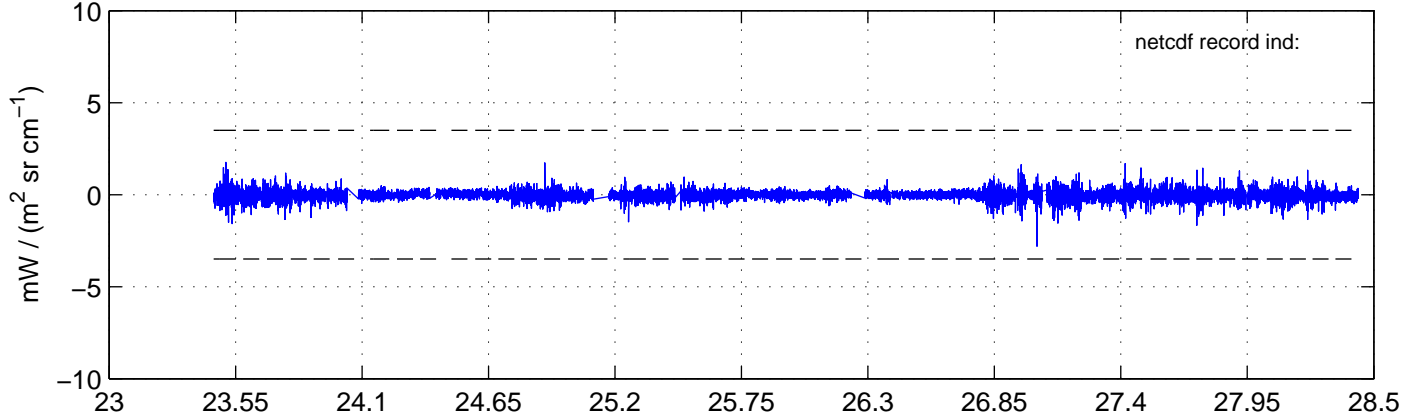

sh130829 Mean IMAG Calibrated Radiance 895.00 – 900.00, good segments

sh130829 Mean IMAG Calibrated Radiance 1093.00 – 1097.00, good segments

sh130829 Mean IMAG Calibrated Radiance 2000.00 – 2025.00, good segments

SEGMENT