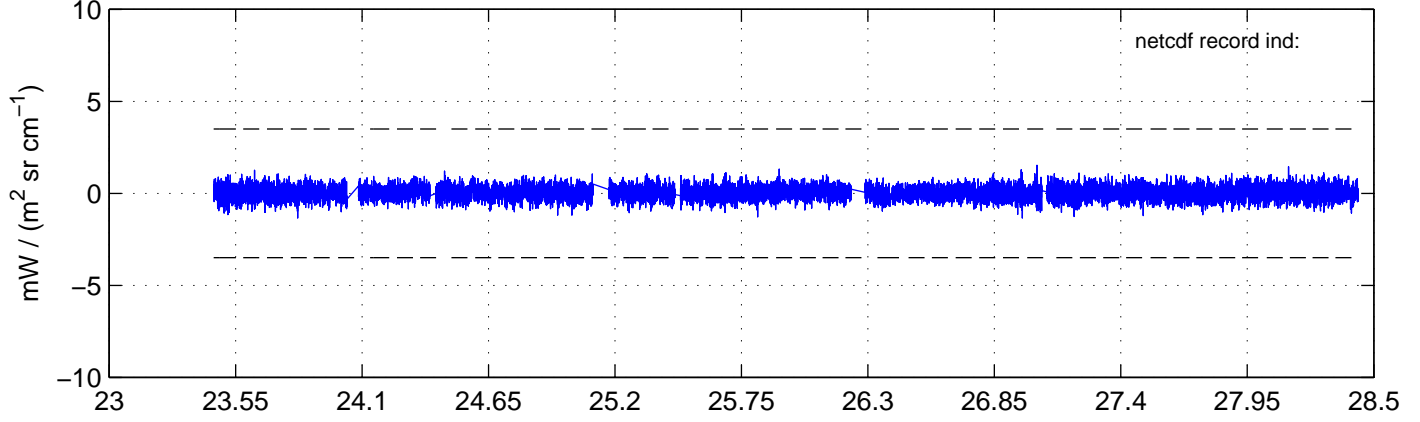

sh130829 Mean IMAG Calibrated Radiance 895.00 – 900.00, good segments

sh130829 Mean IMAG Calibrated Radiance 1093.00 – 1097.00, good segments

sh130829 Mean IMAG Calibrated Radiance 2000.00 – 2025.00, good segments

SEGMENT