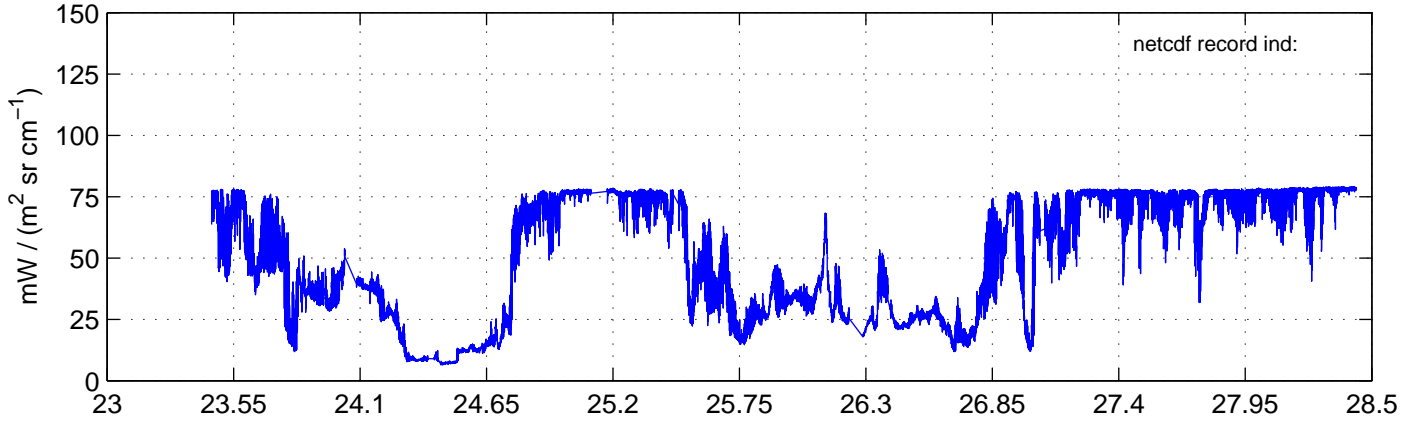

sh130829 Mean Radiance 895.00 – 900.00, good segments

sh130829 Mean Radiance 1093.00 – 1097.00, good segments

sh130829 Mean Radiance 2500.00 – 2510.00, good segments

SEGMENT