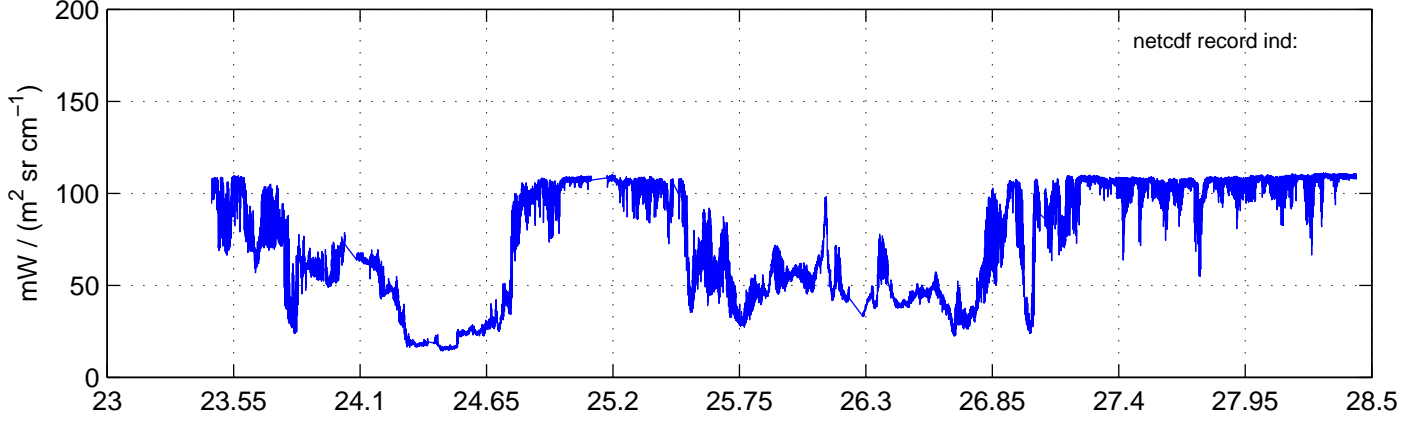

sh130829 Mean Radiance 895.00 – 900.00, good segments

sh130829 Mean Radiance 1093.00 – 1097.00, good segments

sh130829 Mean Radiance 2500.00 – 2510.00, good segments

SEGMENT