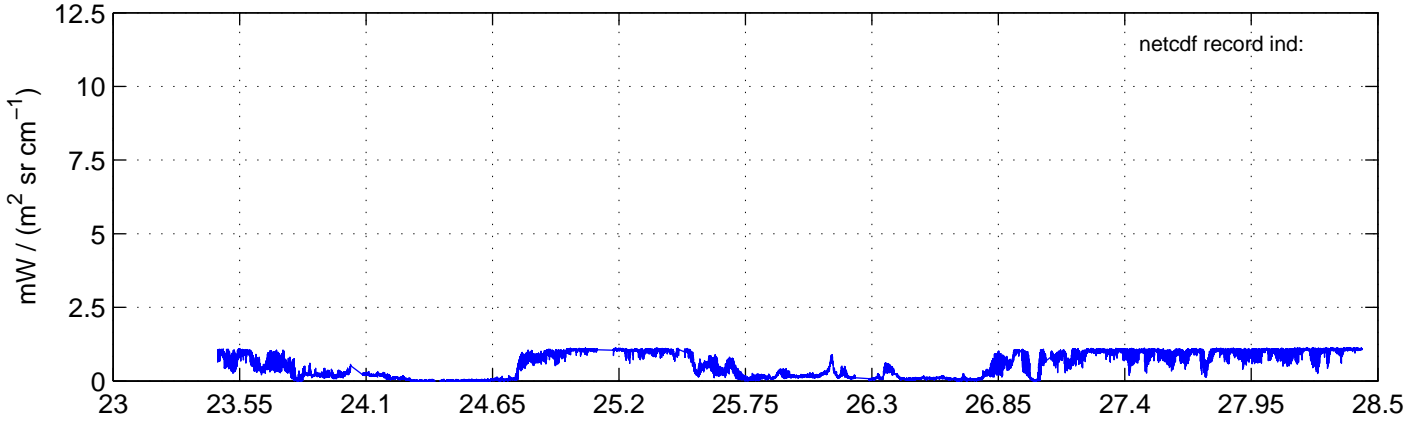

sh130829 Mean Radiance 895.00 – 900.00, good segments

sh130829 Mean Radiance 1093.00 – 1097.00, good segments

sh130829 Mean Radiance 2500.00 – 2510.00, good segments

SEGMENT