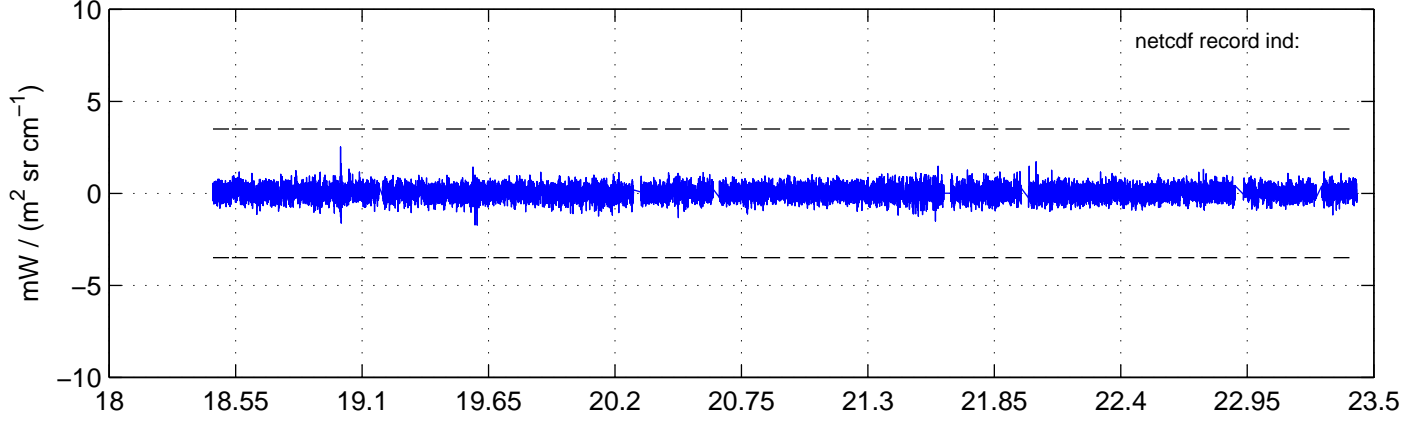

sh130829 Mean IMAG Calibrated Radiance 895.00 – 900.00, good segments

sh130829 Mean IMAG Calibrated Radiance 1093.00 – 1097.00, good segments

sh130829 Mean IMAG Calibrated Radiance 2000.00 – 2025.00, good segments

SEGMENT