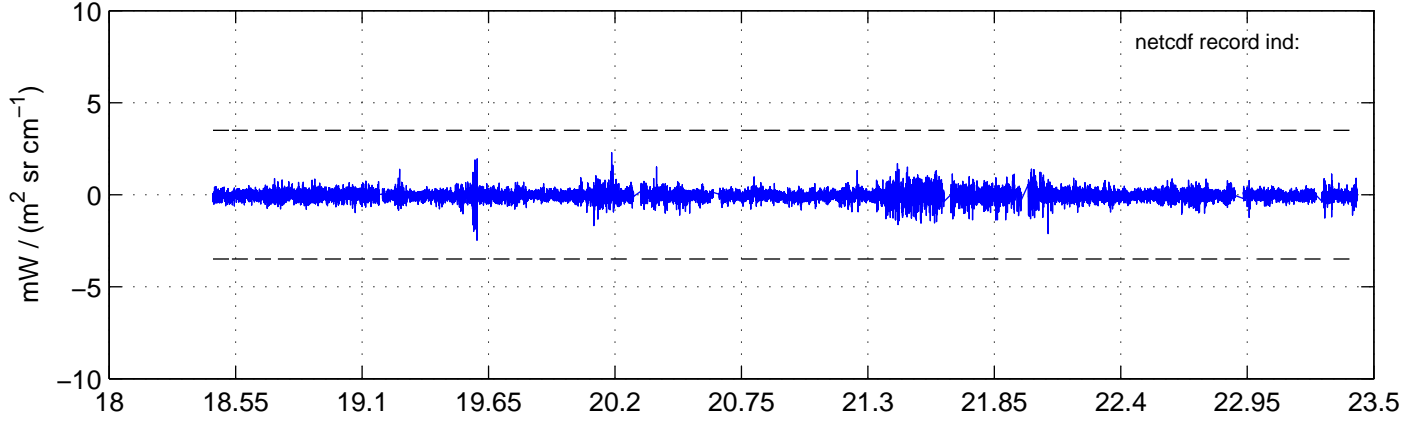

sh130829 Mean IMAG Calibrated Radiance 895.00 – 900.00, good segments

sh130829 Mean IMAG Calibrated Radiance 1093.00 – 1097.00, good segments

sh130829 Mean IMAG Calibrated Radiance 2000.00 – 2025.00, good segments

SEGMENT