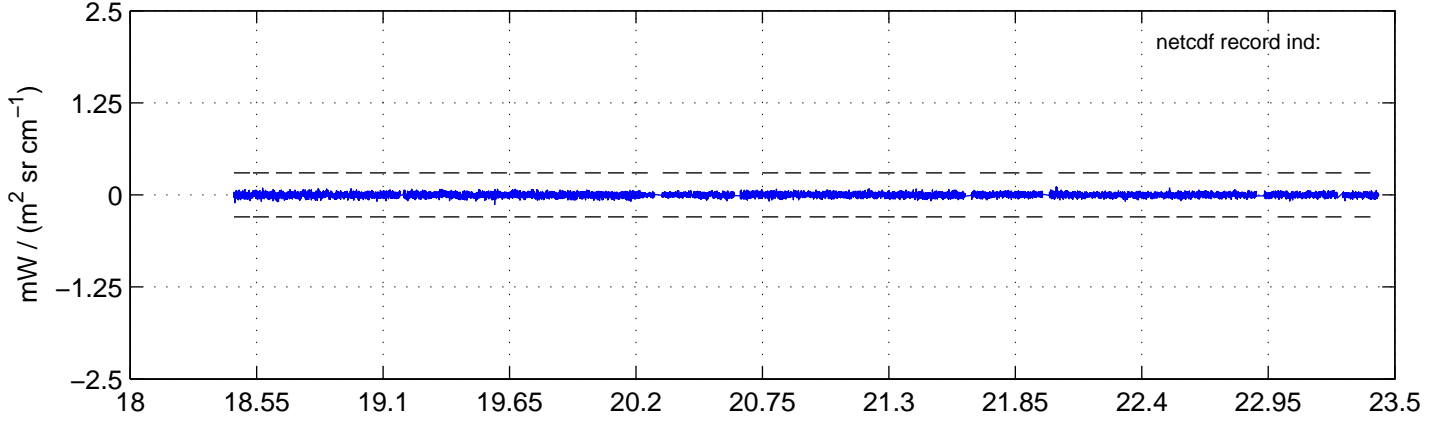

sh130829 Mean IMAG Calibrated Radiance 895.00 – 900.00, good segments

sh130829 Mean IMAG Calibrated Radiance 1093.00 – 1097.00, good segments

sh130829 Mean IMAG Calibrated Radiance 2000.00 – 2025.00, good segments

SEGMENT