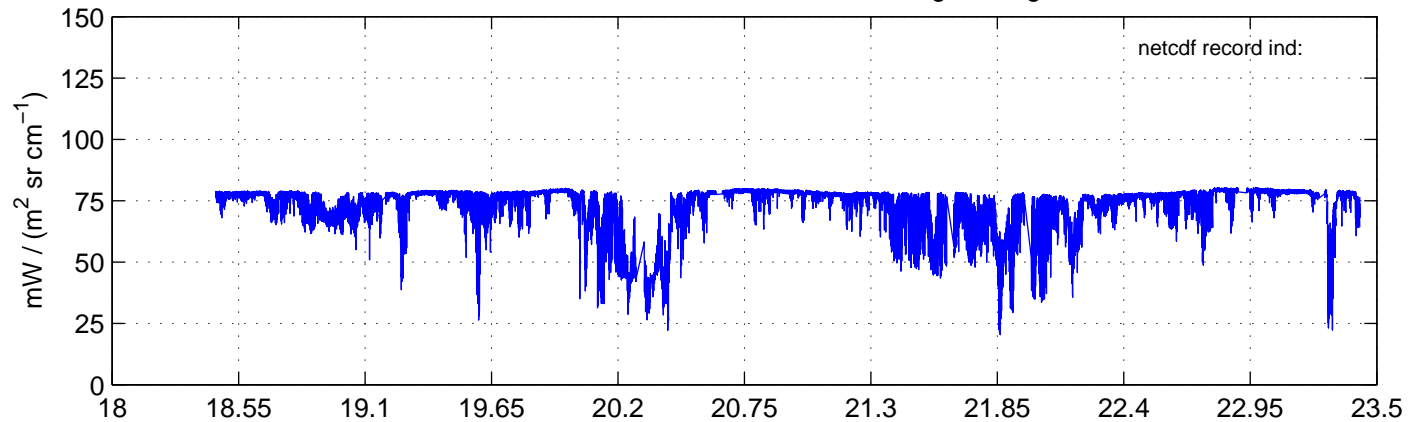

sh130829 Mean Radiance 895.00 – 900.00, good segments

sh130829 Mean Radiance 1093.00 – 1097.00, good segments

sh130829 Mean Radiance 2500.00 – 2510.00, good segments

SEGMENT