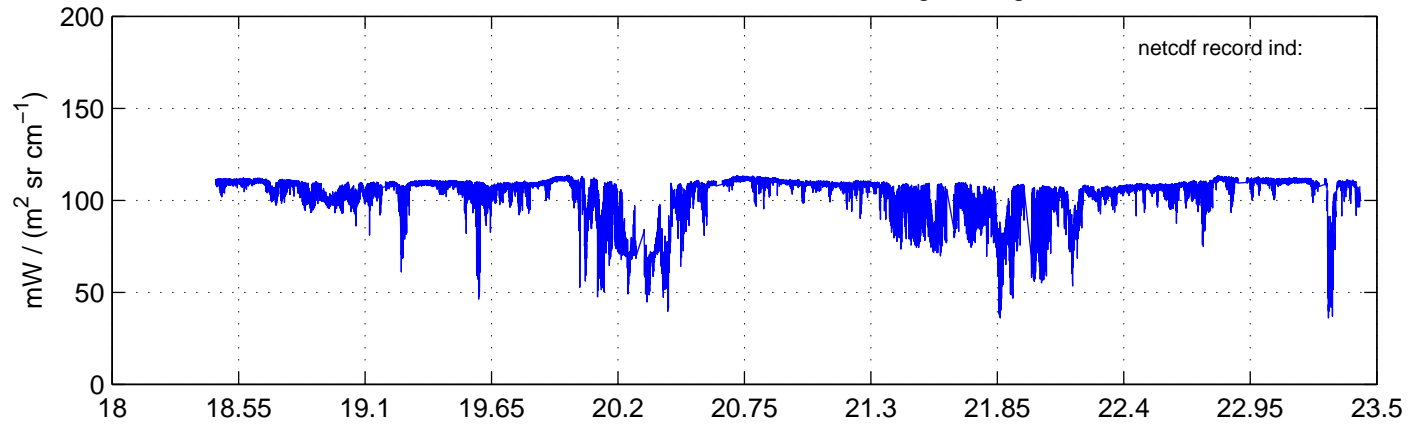

sh130829 Mean Radiance 895.00 – 900.00, good segments

sh130829 Mean Radiance 1093.00 – 1097.00, good segments

sh130829 Mean Radiance 2500.00 – 2510.00, good segments

SEGMENT