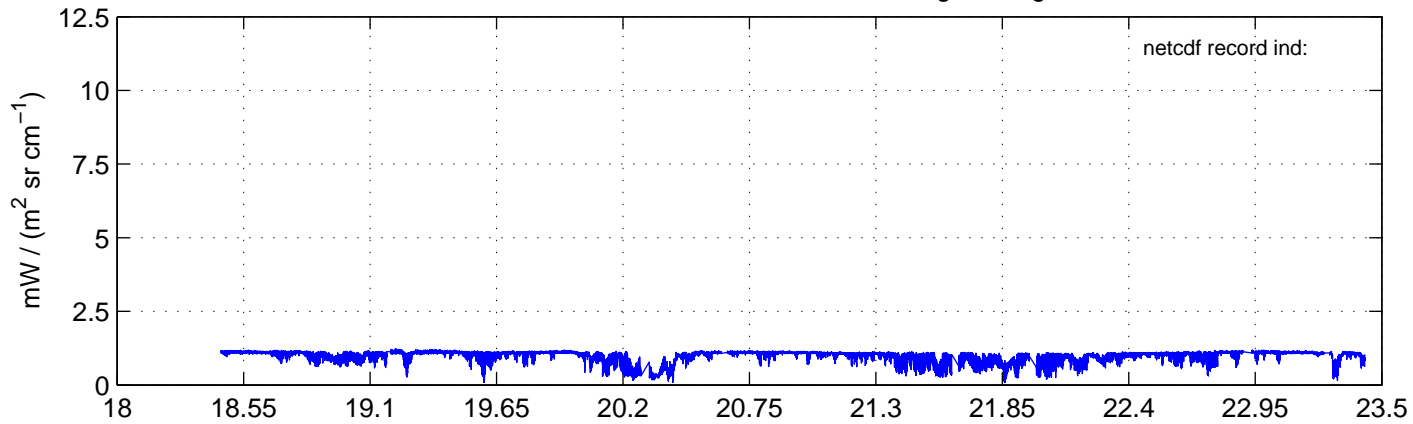

sh130829 Mean Radiance 895.00 – 900.00, good segments

sh130829 Mean Radiance 1093.00 – 1097.00, good segments

sh130829 Mean Radiance 2500.00 – 2510.00, good segments

SEGMENT