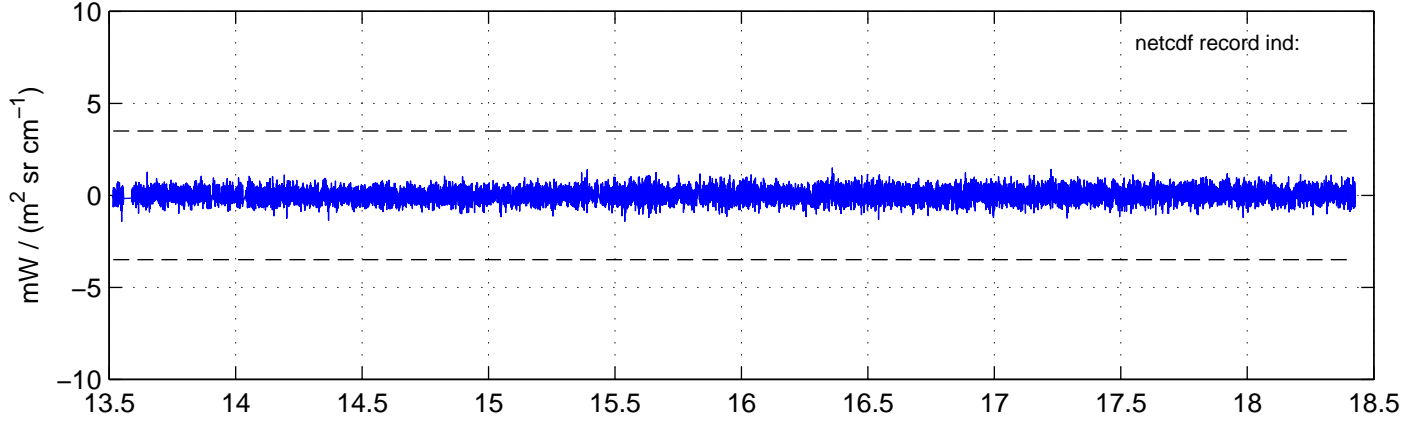

sh130829 Mean IMAG Calibrated Radiance 895.00 – 900.00, good segments

sh130829 Mean IMAG Calibrated Radiance 1093.00 – 1097.00, good segments

sh130829 Mean IMAG Calibrated Radiance 2000.00 – 2025.00, good segments

SEGMENT