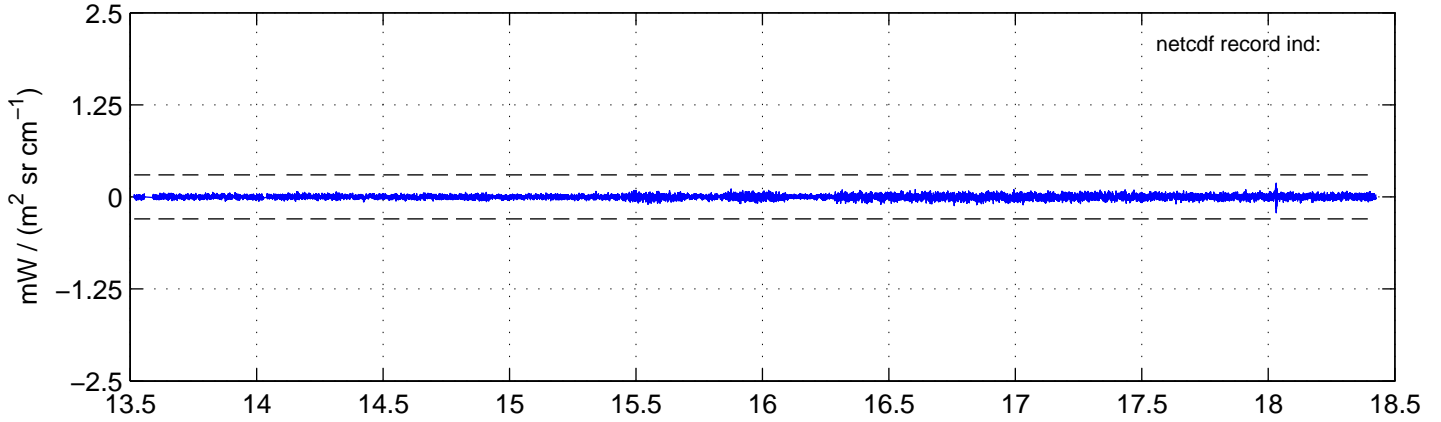

sh130829 Mean IMAG Calibrated Radiance 895.00 – 900.00, good segments

sh130829 Mean IMAG Calibrated Radiance 1093.00 – 1097.00, good segments

sh130829 Mean IMAG Calibrated Radiance 2000.00 – 2025.00, good segments

SEGMENT