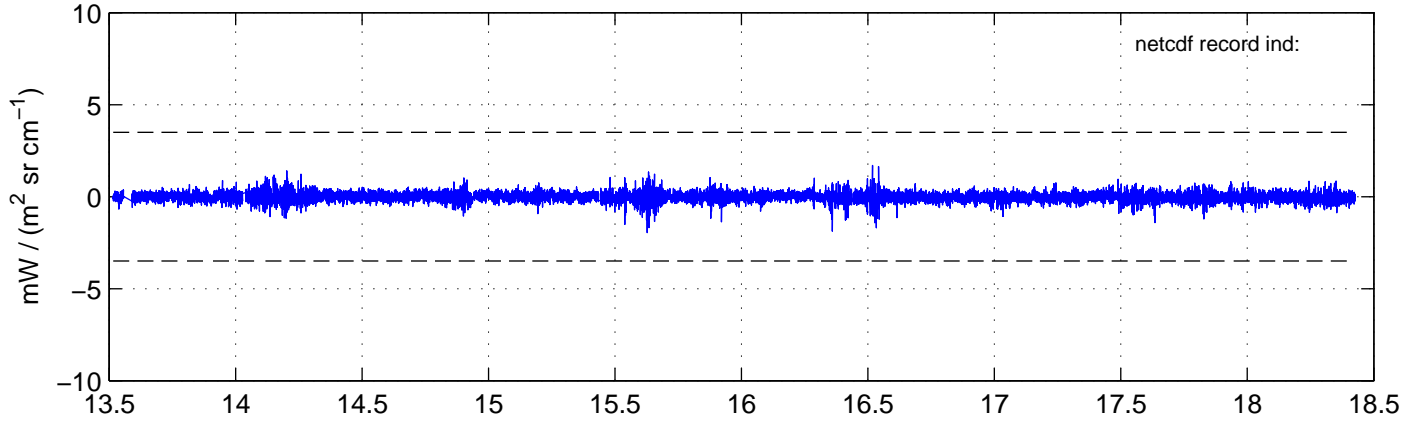

sh130829 Mean IMAG Calibrated Radiance 895.00 – 900.00, good segments

sh130829 Mean IMAG Calibrated Radiance 1093.00 – 1097.00, good segments

sh130829 Mean IMAG Calibrated Radiance 2000.00 – 2025.00, good segments

SEGMENT