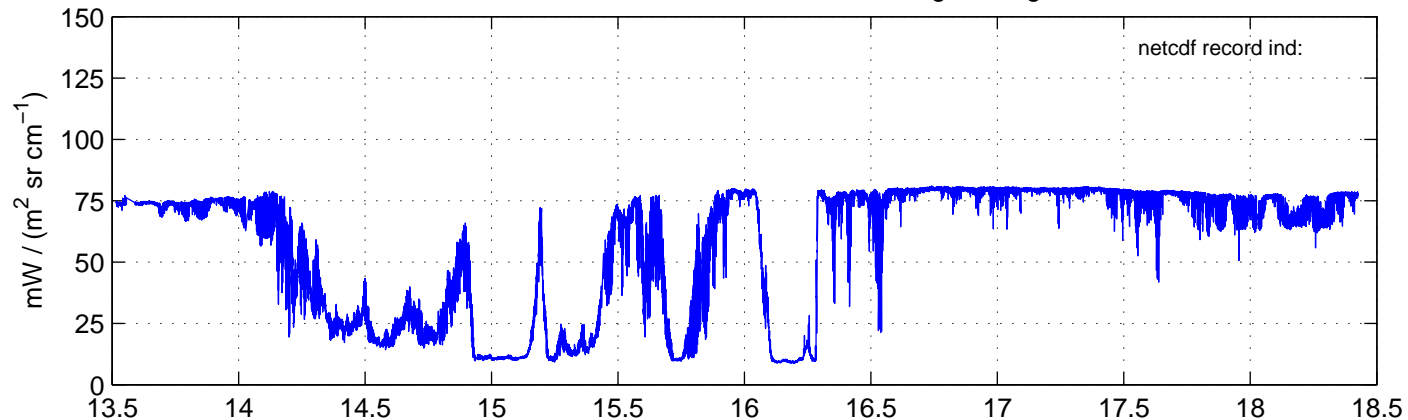

sh130829 Mean Radiance 895.00 – 900.00, good segments

sh130829 Mean Radiance 1093.00 – 1097.00, good segments

sh130829 Mean Radiance 2500.00 – 2510.00, good segments

SEGMENT