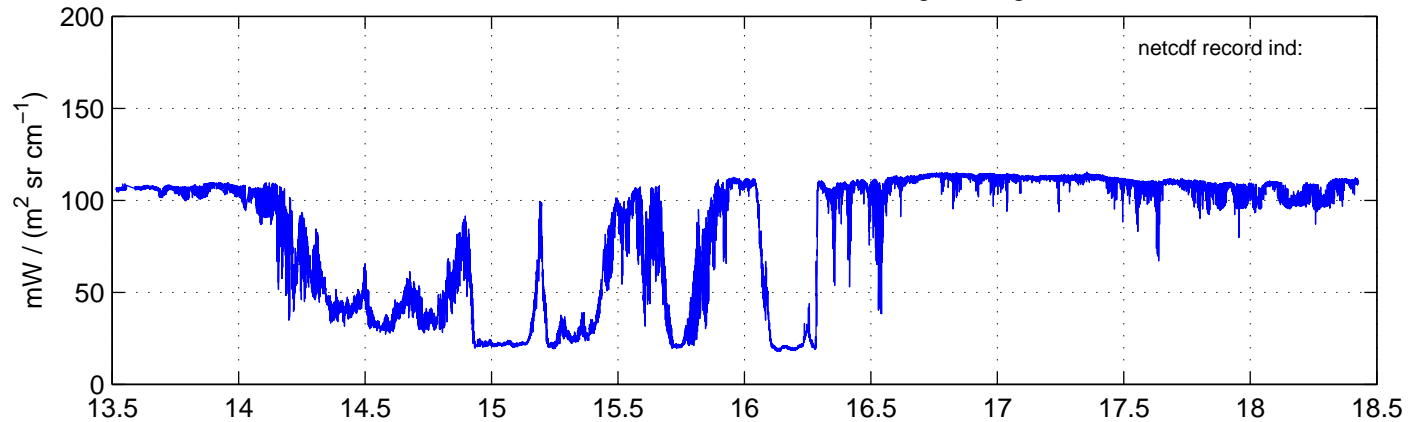

sh130829 Mean Radiance 895.00 – 900.00, good segments

sh130829 Mean Radiance 1093.00 – 1097.00, good segments

sh130829 Mean Radiance 2500.00 – 2510.00, good segments

SEGMENT