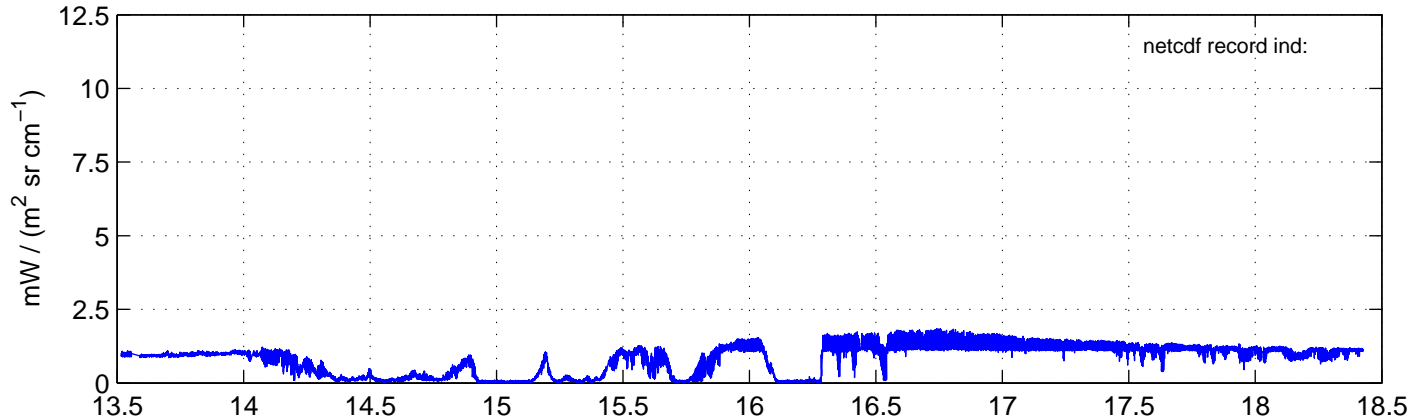

sh130829 Mean Radiance 895.00 – 900.00, good segments

sh130829 Mean Radiance 1093.00 – 1097.00, good segments

sh130829 Mean Radiance 2500.00 – 2510.00, good segments

SEGMENT