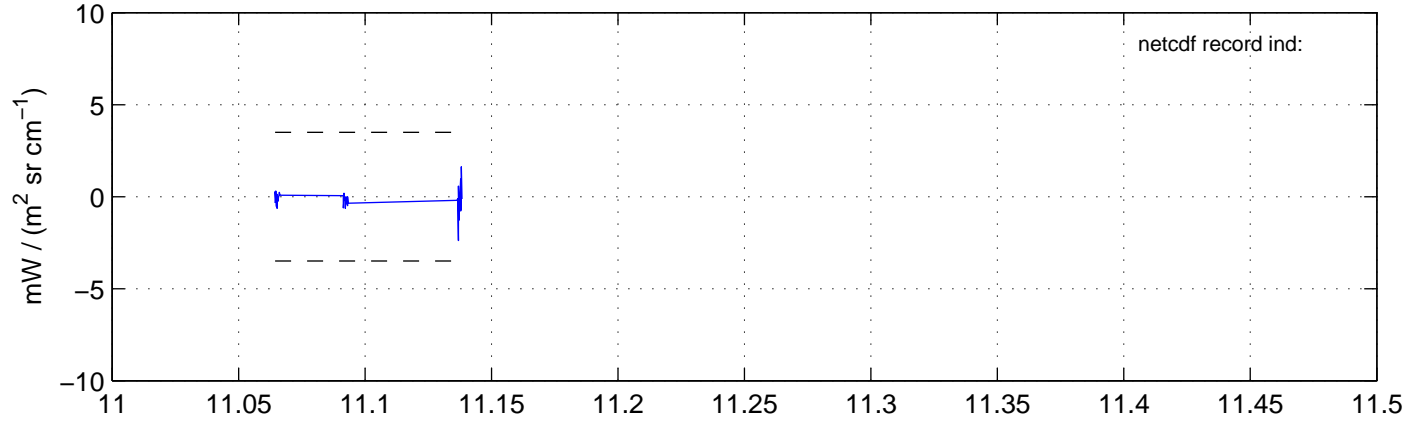

sh130830 Mean IMAG Calibrated Radiance 895.00 – 900.00, good segments

sh130830 Mean IMAG Calibrated Radiance 1093.00 – 1097.00, good segments

sh130830 Mean IMAG Calibrated Radiance 2000.00 – 2025.00, good segments

SEGMENT