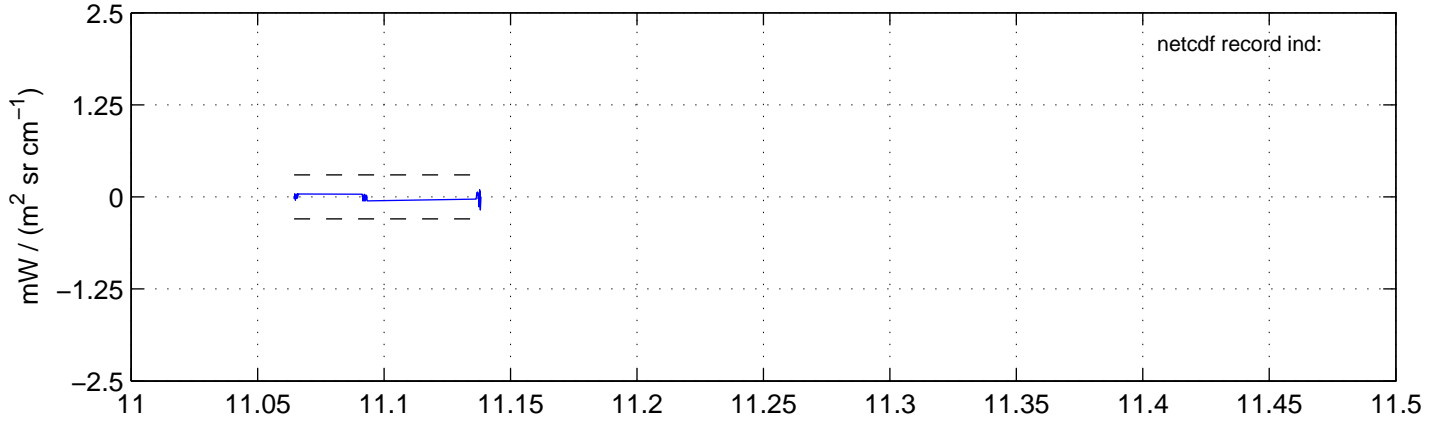

sh130830 Mean IMAG Calibrated Radiance 895.00 – 900.00, good segments

sh130830 Mean IMAG Calibrated Radiance 1093.00 – 1097.00, good segments

sh130830 Mean IMAG Calibrated Radiance 2000.00 – 2025.00, good segments

SEGMENT