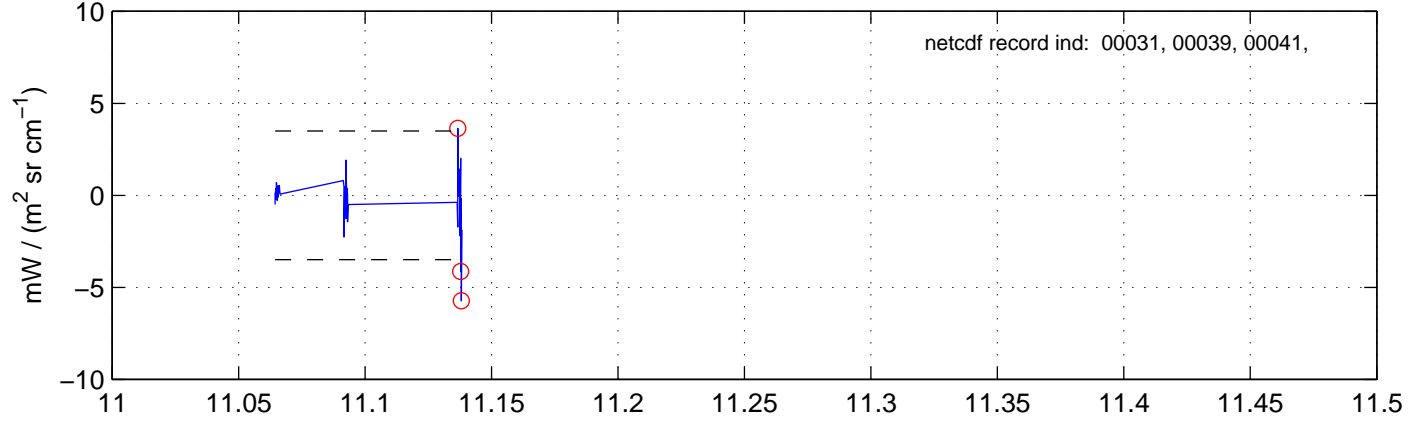

sh130830 Mean IMAG Calibrated Radiance 895.00 – 900.00, good segments

sh130830 Mean IMAG Calibrated Radiance 1093.00 – 1097.00, good segments

sh130830 Mean IMAG Calibrated Radiance 2000.00 – 2025.00, good segments

SEGMENT