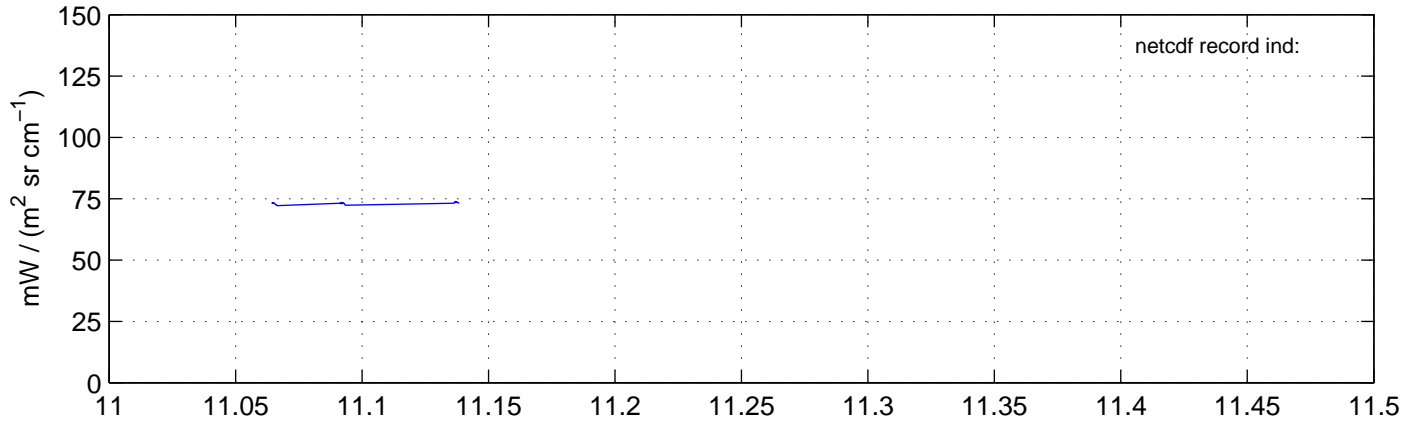

sh130830 Mean Radiance 895.00 – 900.00, good segments

sh130830 Mean Radiance 1093.00 – 1097.00, good segments

sh130830 Mean Radiance 2500.00 – 2510.00, good segments

SEGMENT