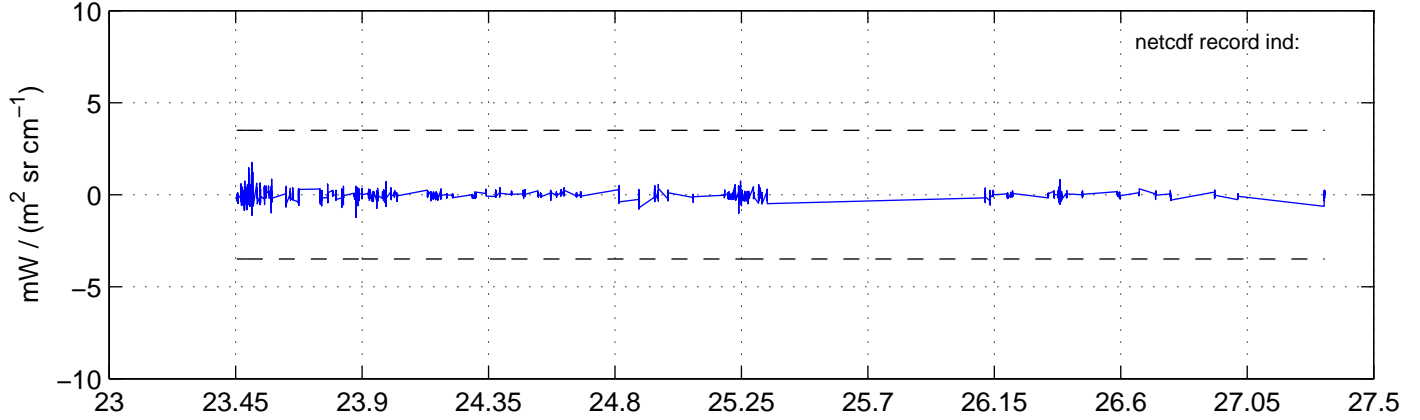

sh130829 Mean IMAG Calibrated Radiance 895.00 – 900.00, good segments

sh130829 Mean IMAG Calibrated Radiance 1093.00 – 1097.00, good segments

sh130829 Mean IMAG Calibrated Radiance 2000.00 – 2025.00, good segments

SEGMENT