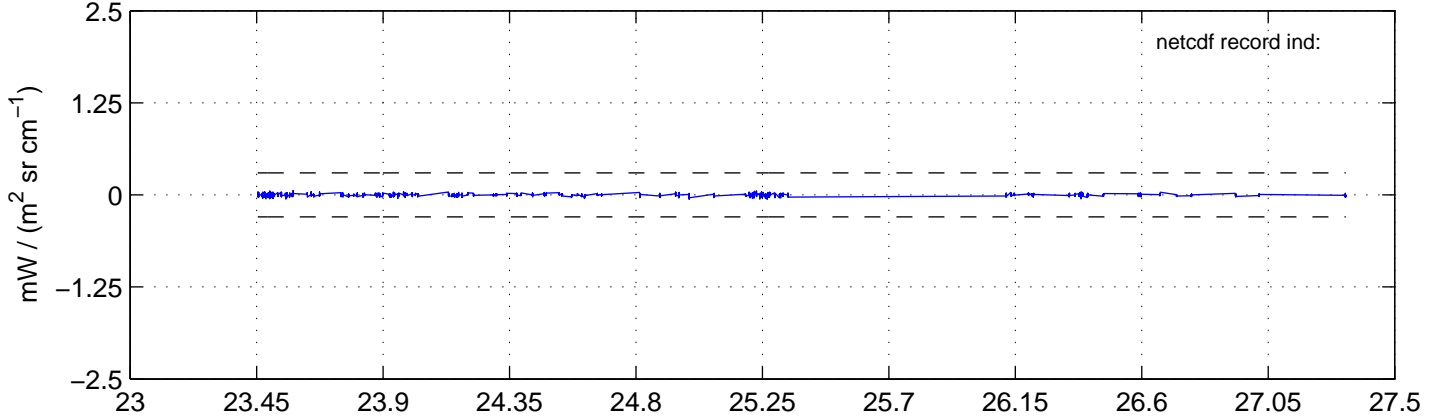

sh130829 Mean IMAG Calibrated Radiance 895.00 – 900.00, good segments

sh130829 Mean IMAG Calibrated Radiance 1093.00 – 1097.00, good segments

sh130829 Mean IMAG Calibrated Radiance 2000.00 – 2025.00, good segments

SEGMENT