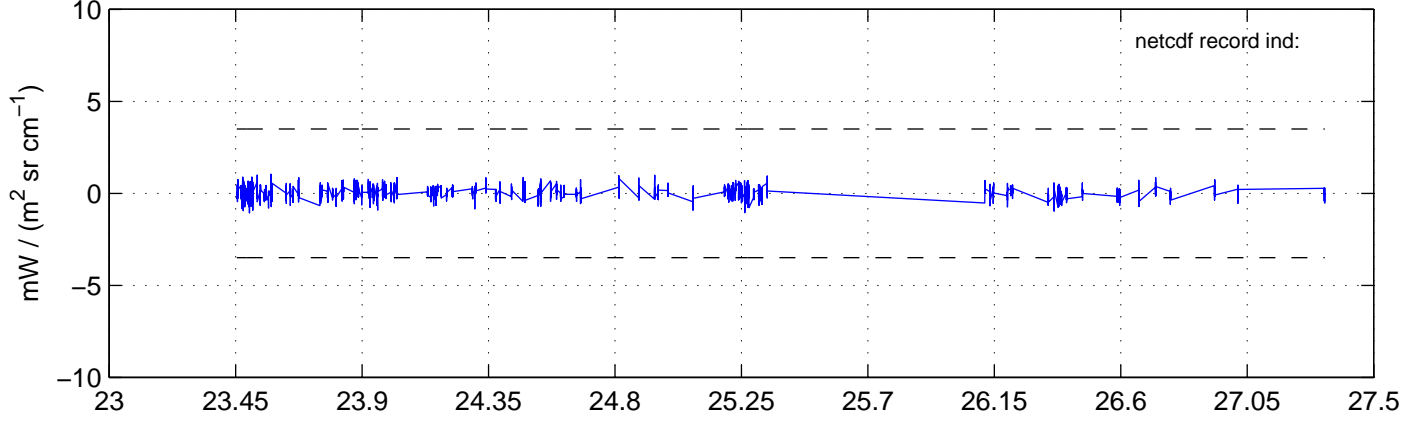

sh130829 Mean IMAG Calibrated Radiance 895.00 – 900.00, good segments

sh130829 Mean IMAG Calibrated Radiance 1093.00 – 1097.00, good segments

sh130829 Mean IMAG Calibrated Radiance 2000.00 – 2025.00, good segments

SEGMENT