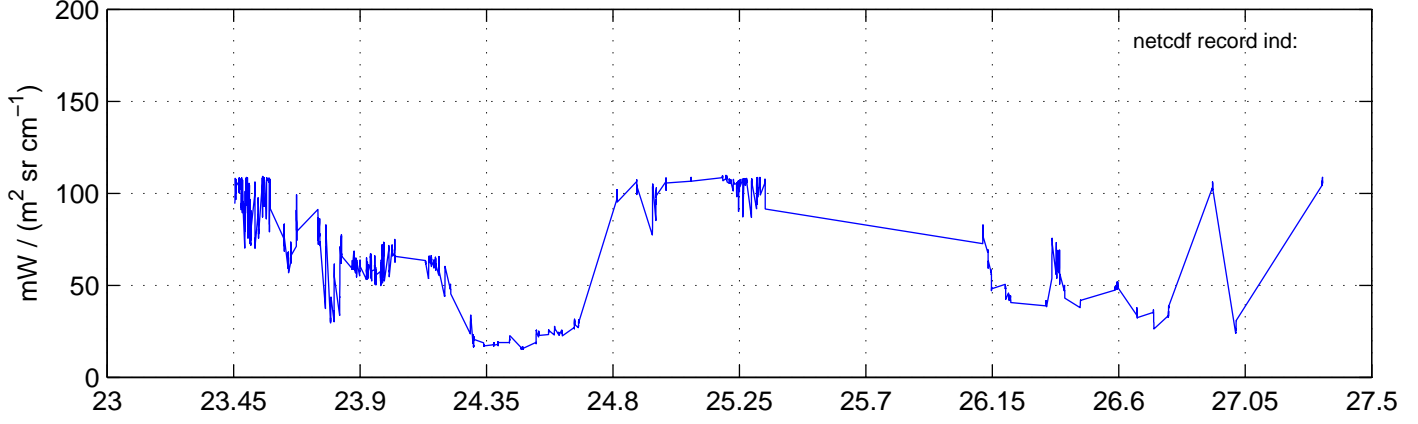

sh130829 Mean Radiance 895.00 – 900.00, good segments

sh130829 Mean Radiance 1093.00 – 1097.00, good segments

sh130829 Mean Radiance 2500.00 – 2510.00, good segments

SEGMENT