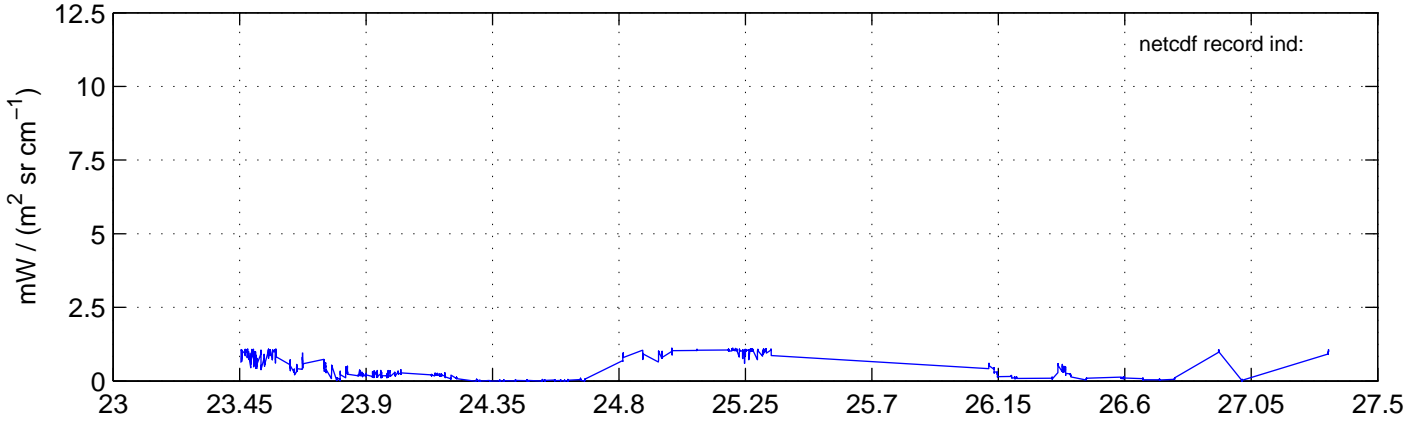

sh130829 Mean Radiance 895.00 – 900.00, good segments

sh130829 Mean Radiance 1093.00 – 1097.00, good segments

sh130829 Mean Radiance 2500.00 – 2510.00, good segments

SEGMENT