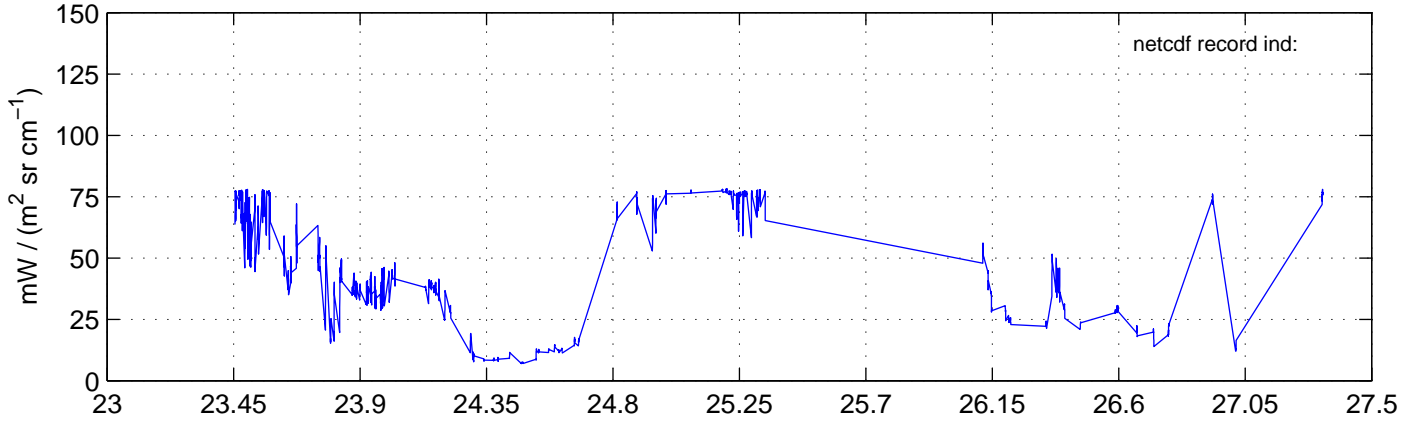

sh130829 Mean Radiance 895.00 – 900.00, good segments

sh130829 Mean Radiance 1093.00 – 1097.00, good segments

sh130829 Mean Radiance 2500.00 – 2510.00, good segments

SEGMENT