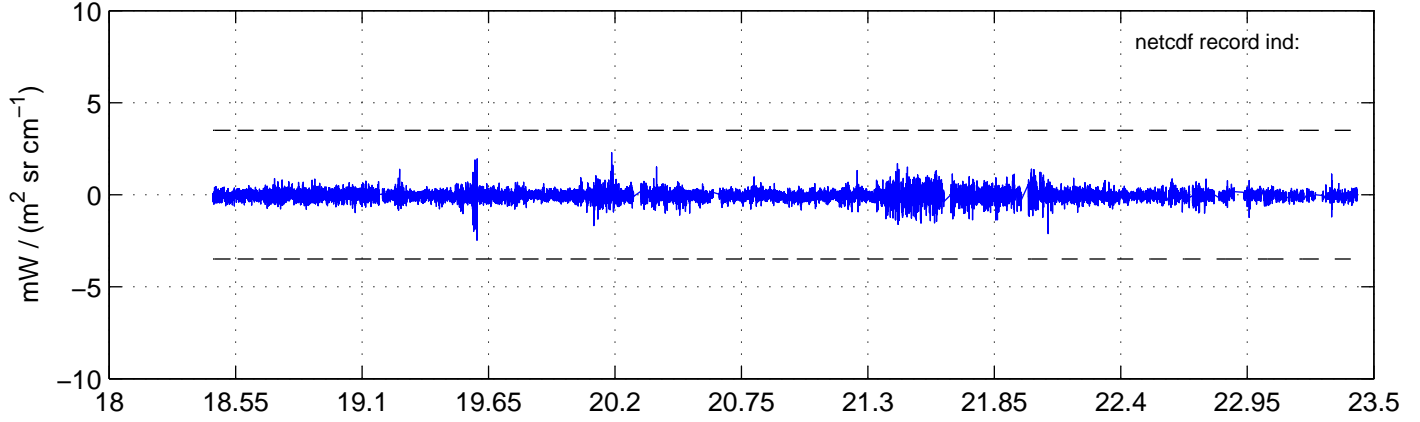

sh130829 Mean IMAG Calibrated Radiance 895.00 – 900.00, good segments

sh130829 Mean IMAG Calibrated Radiance 1093.00 – 1097.00, good segments

sh130829 Mean IMAG Calibrated Radiance 2000.00 – 2025.00, good segments

SEGMENT