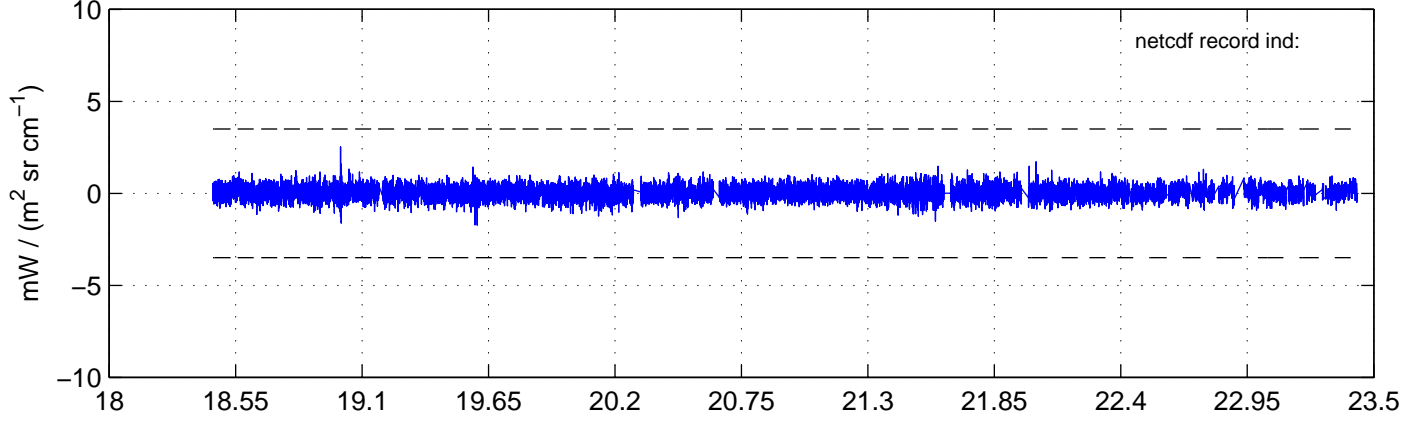

sh130829 Mean IMAG Calibrated Radiance 895.00 – 900.00, good segments

sh130829 Mean IMAG Calibrated Radiance 1093.00 – 1097.00, good segments

sh130829 Mean IMAG Calibrated Radiance 2000.00 – 2025.00, good segments

SEGMENT