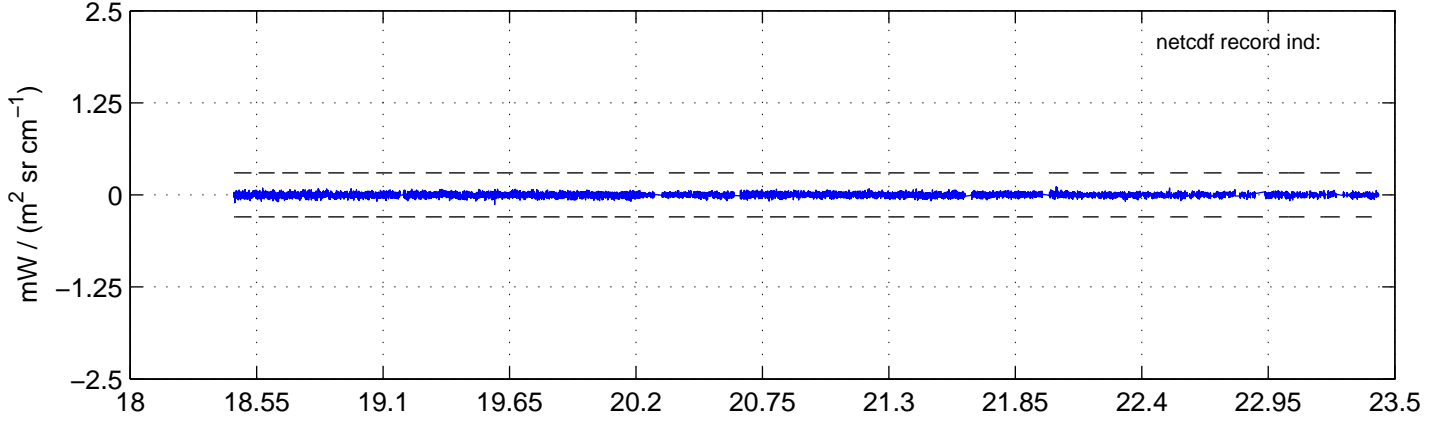

sh130829 Mean IMAG Calibrated Radiance 895.00 – 900.00, good segments

sh130829 Mean IMAG Calibrated Radiance 1093.00 – 1097.00, good segments

sh130829 Mean IMAG Calibrated Radiance 2000.00 – 2025.00, good segments

SEGMENT