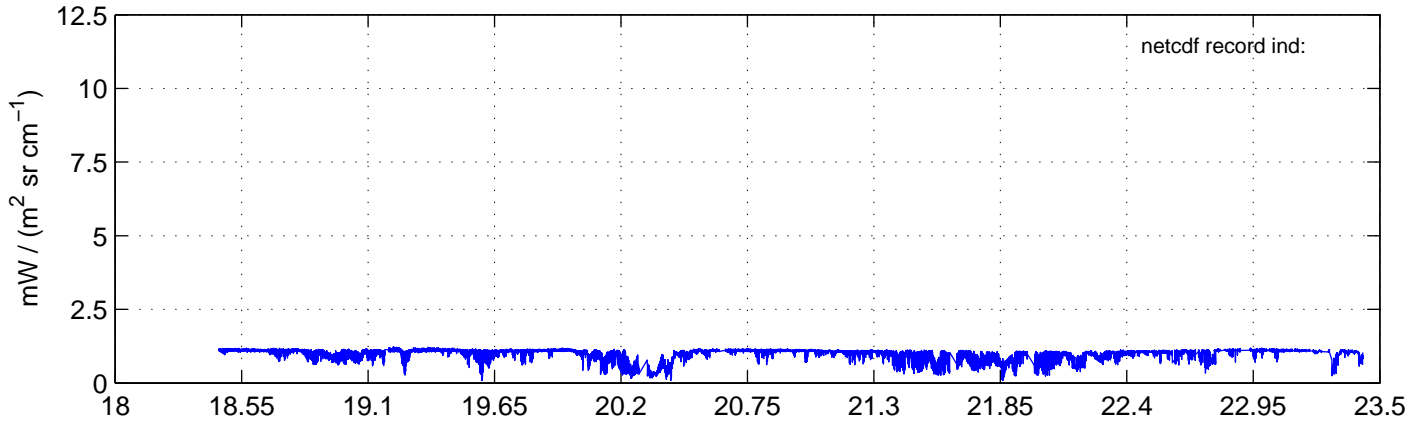

sh130829 Mean Radiance 895.00 – 900.00, good segments

sh130829 Mean Radiance 1093.00 – 1097.00, good segments

sh130829 Mean Radiance 2500.00 – 2510.00, good segments

SEGMENT