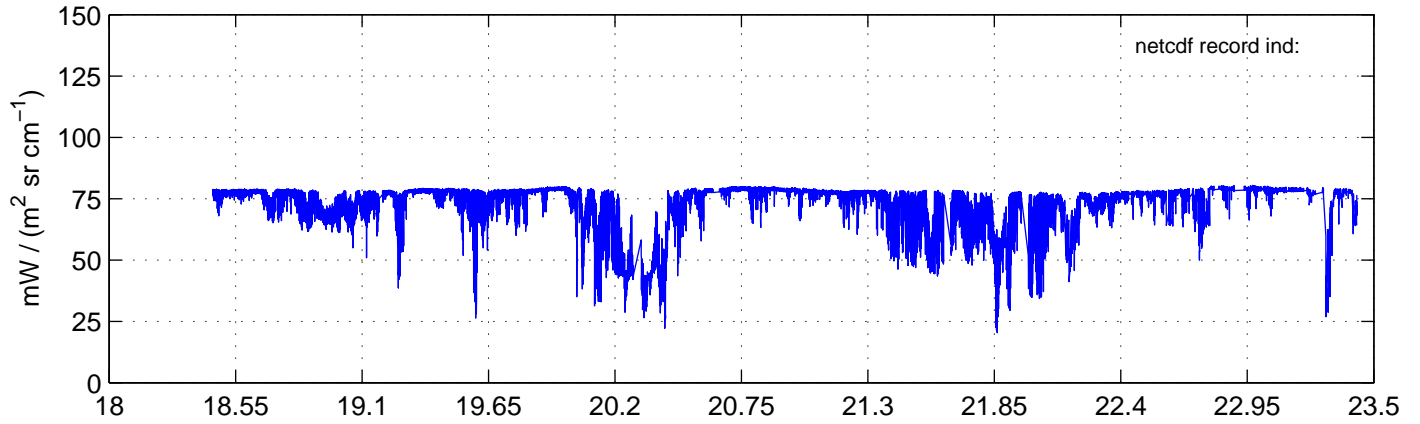

sh130829 Mean Radiance 895.00 – 900.00, good segments

sh130829 Mean Radiance 1093.00 – 1097.00, good segments

sh130829 Mean Radiance 2500.00 – 2510.00, good segments

SEGMENT