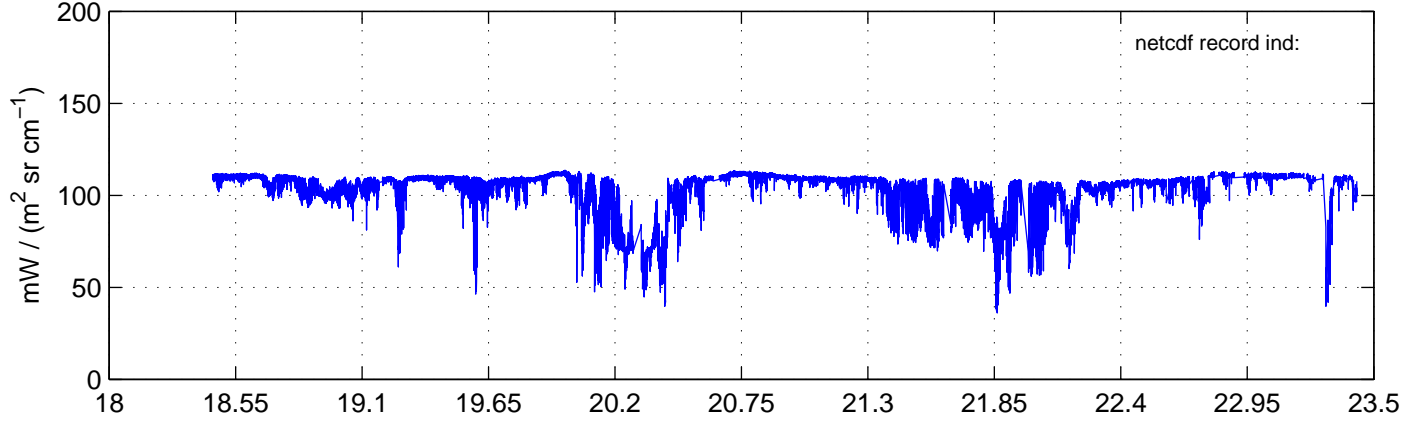

sh130829 Mean Radiance 895.00 – 900.00, good segments

sh130829 Mean Radiance 1093.00 – 1097.00, good segments

sh130829 Mean Radiance 2500.00 – 2510.00, good segments

SEGMENT