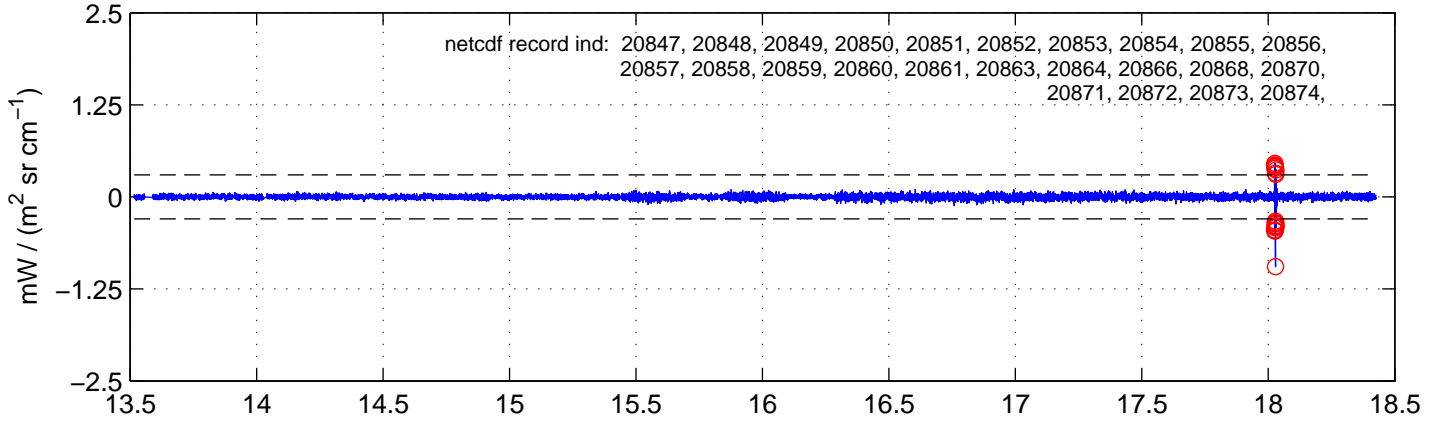

sh130829 Mean IMAG Calibrated Radiance 895.00 – 900.00, good segments

sh130829 Mean IMAG Calibrated Radiance 1093.00 – 1097.00, good segments

sh130829 Mean IMAG Calibrated Radiance 2000.00 – 2025.00, good segments

SEGMENT