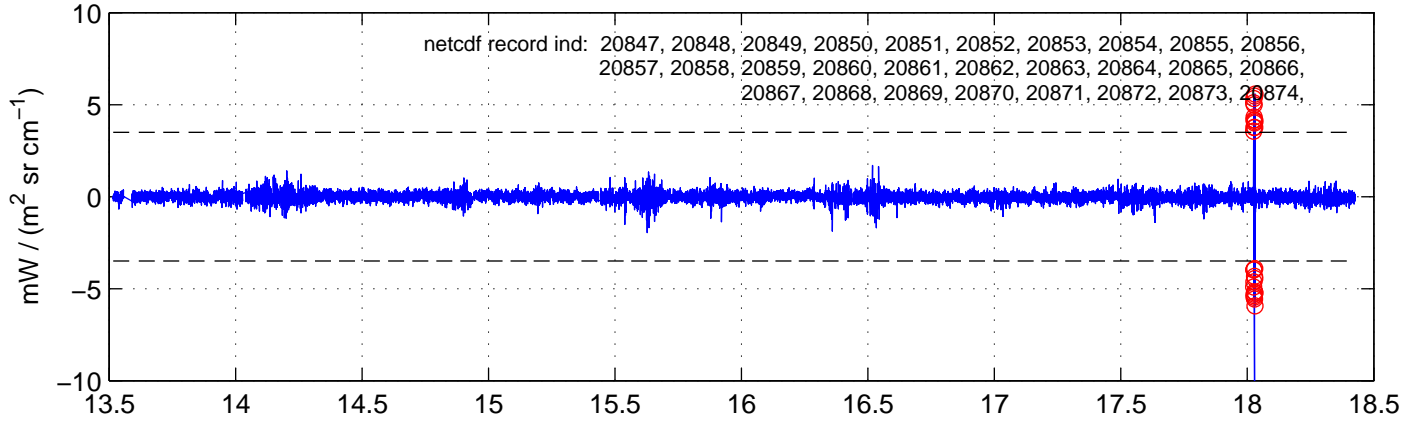

sh130829 Mean IMAG Calibrated Radiance 895.00 – 900.00, good segments

sh130829 Mean IMAG Calibrated Radiance 1093.00 – 1097.00, good segments

sh130829 Mean IMAG Calibrated Radiance 2000.00 – 2025.00, good segments

SEGMENT