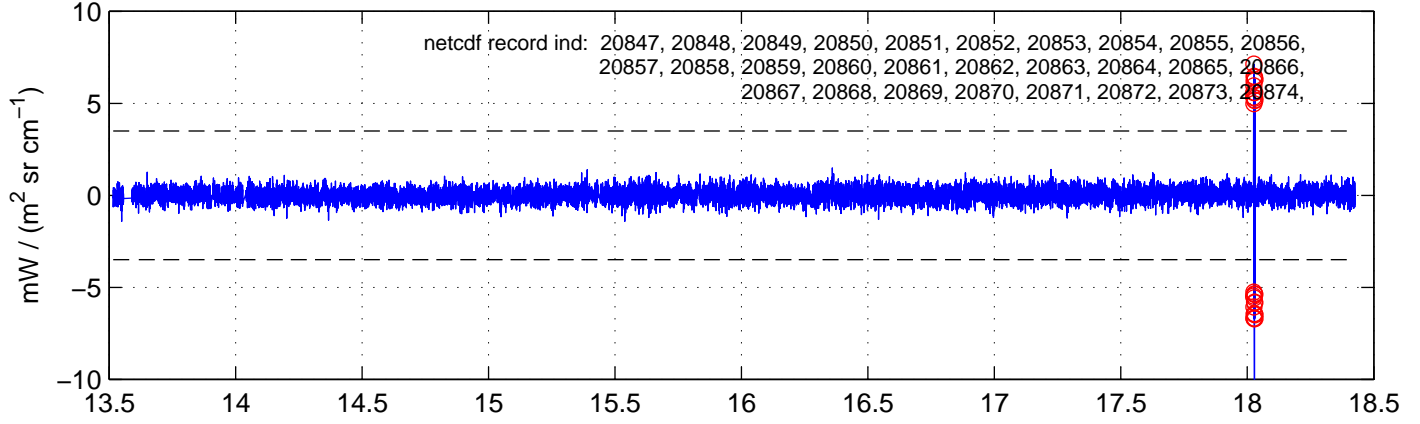

sh130829 Mean IMAG Calibrated Radiance 895.00 – 900.00, good segments

sh130829 Mean IMAG Calibrated Radiance 1093.00 – 1097.00, good segments

sh130829 Mean IMAG Calibrated Radiance 2000.00 – 2025.00, good segments

SEGMENT