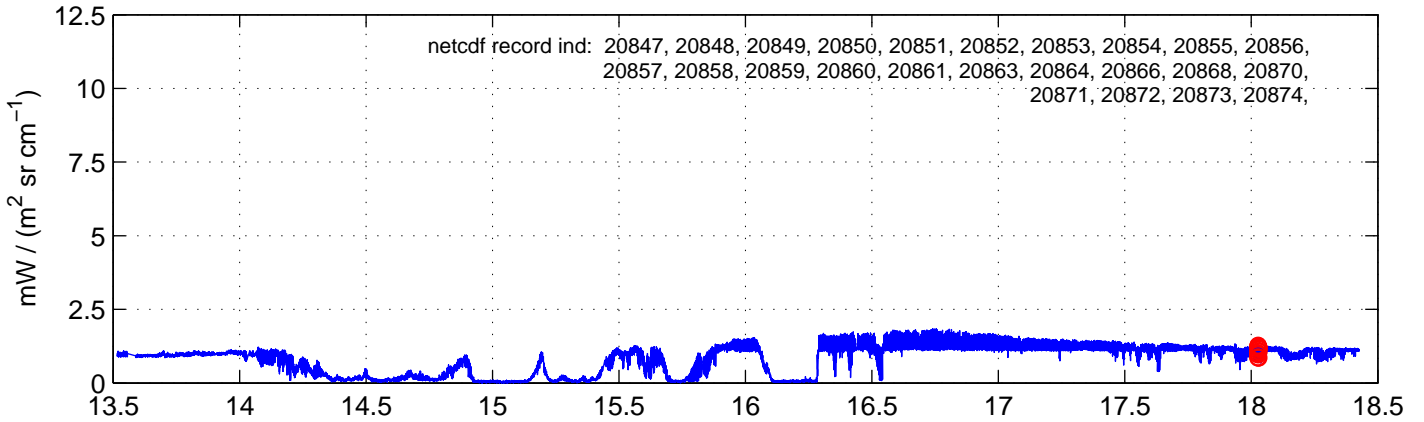

sh130829 Mean Radiance 895.00 – 900.00, good segments

sh130829 Mean Radiance 1093.00 – 1097.00, good segments

sh130829 Mean Radiance 2500.00 – 2510.00, good segments

SEGMENT