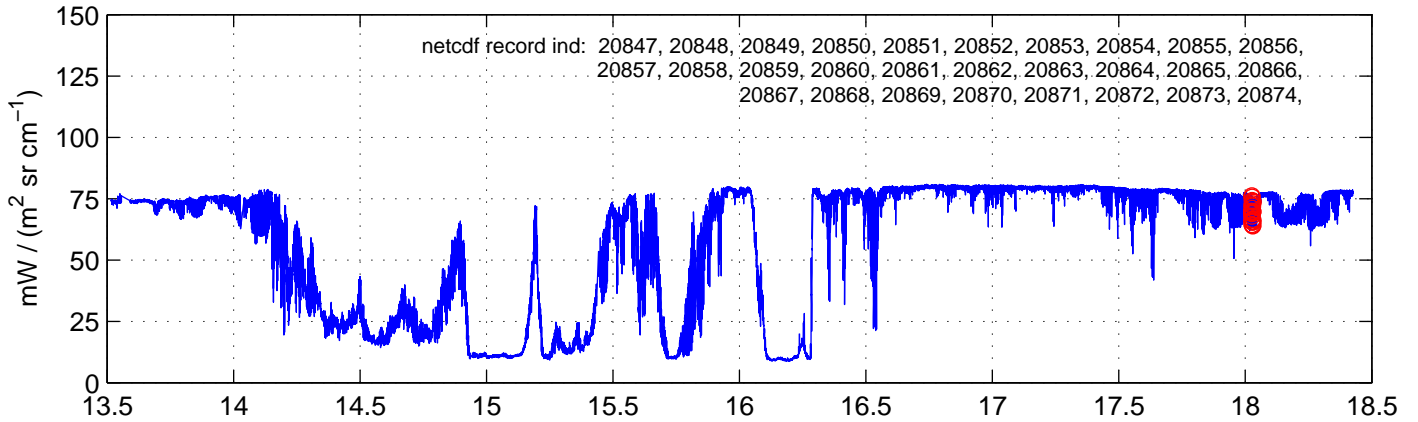

sh130829 Mean Radiance 895.00 – 900.00, good segments

sh130829 Mean Radiance 1093.00 – 1097.00, good segments

sh130829 Mean Radiance 2500.00 – 2510.00, good segments

SEGMENT