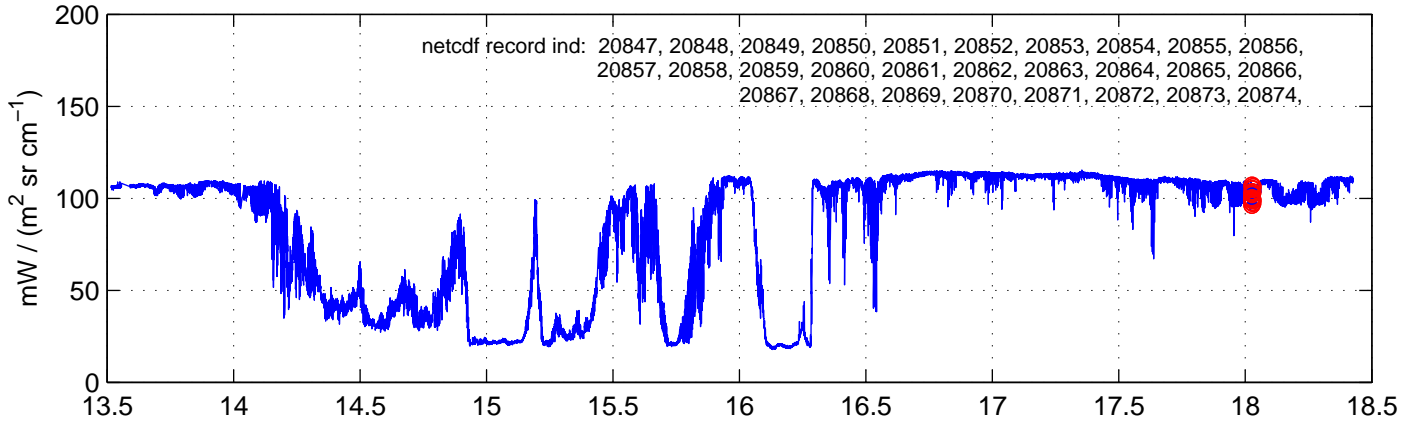

sh130829 Mean Radiance 895.00 – 900.00, good segments

sh130829 Mean Radiance 1093.00 – 1097.00, good segments

sh130829 Mean Radiance 2500.00 – 2510.00, good segments

SEGMENT