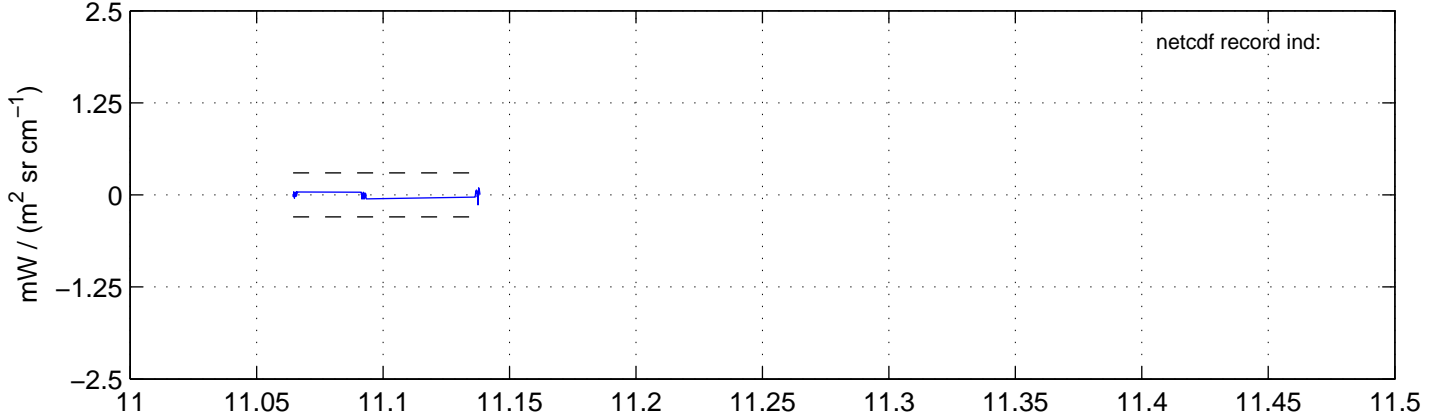

sh130830 Mean IMAG Calibrated Radiance 895.00 – 900.00, good segments

sh130830 Mean IMAG Calibrated Radiance 1093.00 – 1097.00, good segments

sh130830 Mean IMAG Calibrated Radiance 2000.00 – 2025.00, good segments

SEGMENT