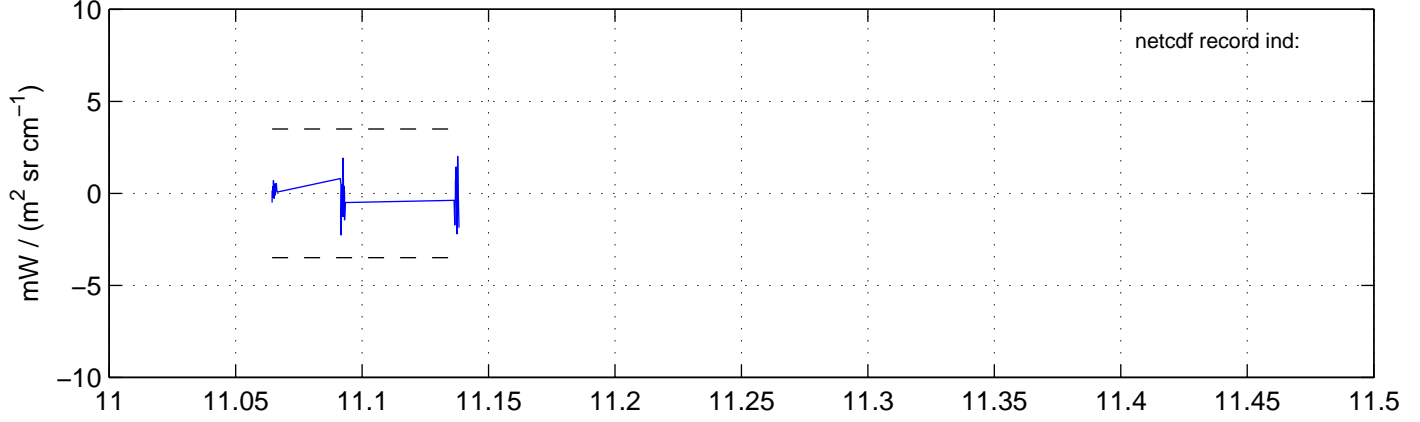

sh130830 Mean IMAG Calibrated Radiance 895.00 – 900.00, good segments

sh130830 Mean IMAG Calibrated Radiance 1093.00 – 1097.00, good segments

sh130830 Mean IMAG Calibrated Radiance 2000.00 – 2025.00, good segments

SEGMENT