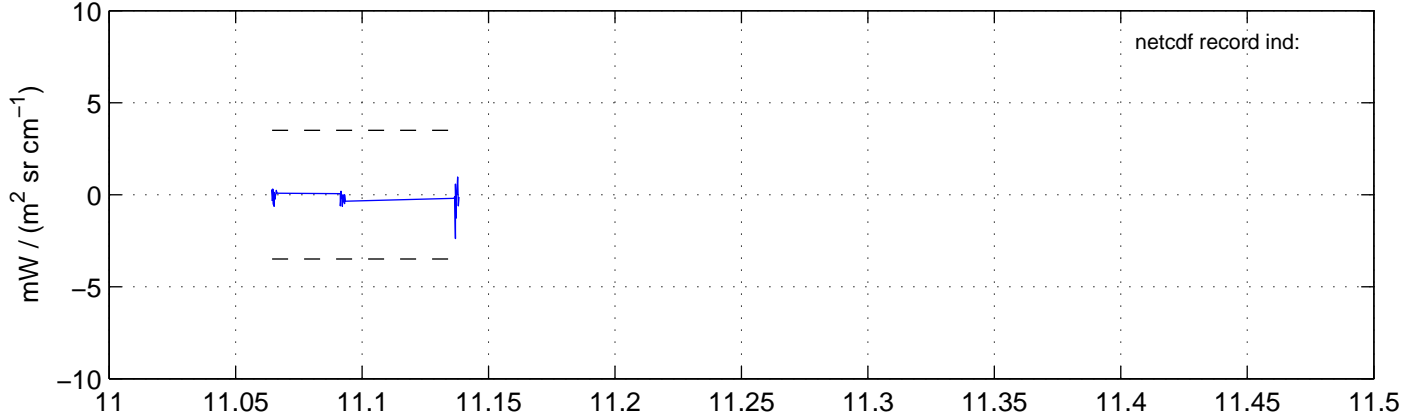

sh130830 Mean IMAG Calibrated Radiance 895.00 – 900.00, good segments

sh130830 Mean IMAG Calibrated Radiance 1093.00 – 1097.00, good segments

sh130830 Mean IMAG Calibrated Radiance 2000.00 – 2025.00, good segments

SEGMENT