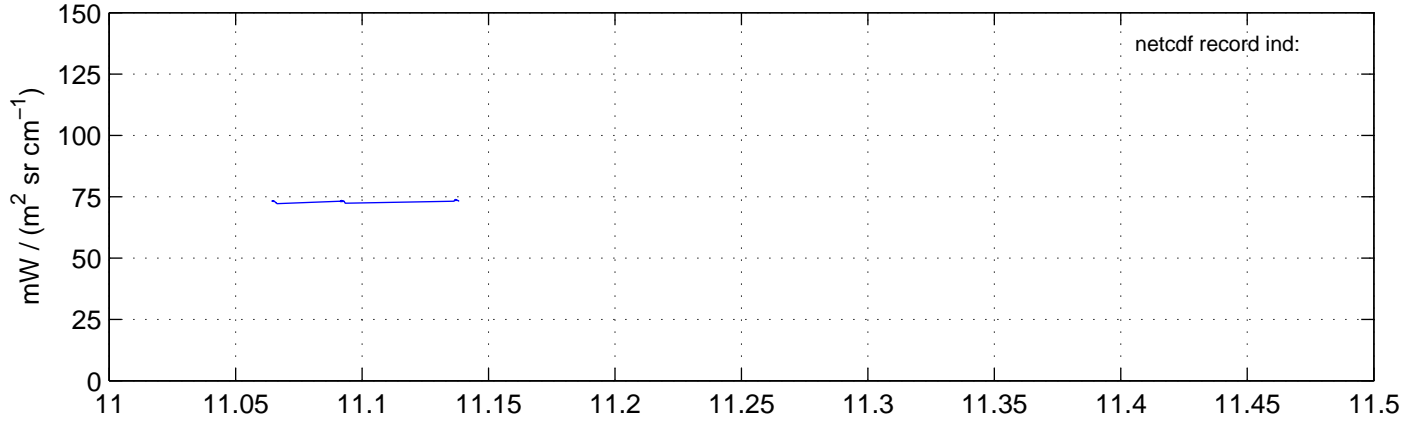

sh130830 Mean Radiance 895.00 – 900.00, good segments

sh130830 Mean Radiance 1093.00 – 1097.00, good segments

sh130830 Mean Radiance 2500.00 – 2510.00, good segments

SEGMENT