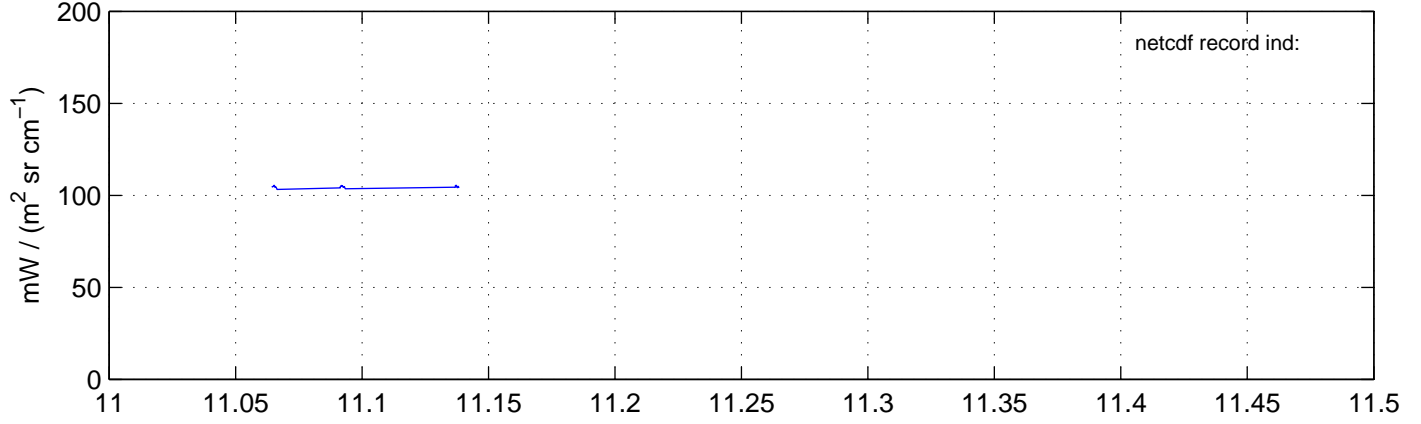

sh130830 Mean Radiance 895.00 – 900.00, good segments

sh130830 Mean Radiance 1093.00 – 1097.00, good segments

sh130830 Mean Radiance 2500.00 – 2510.00, good segments

SEGMENT