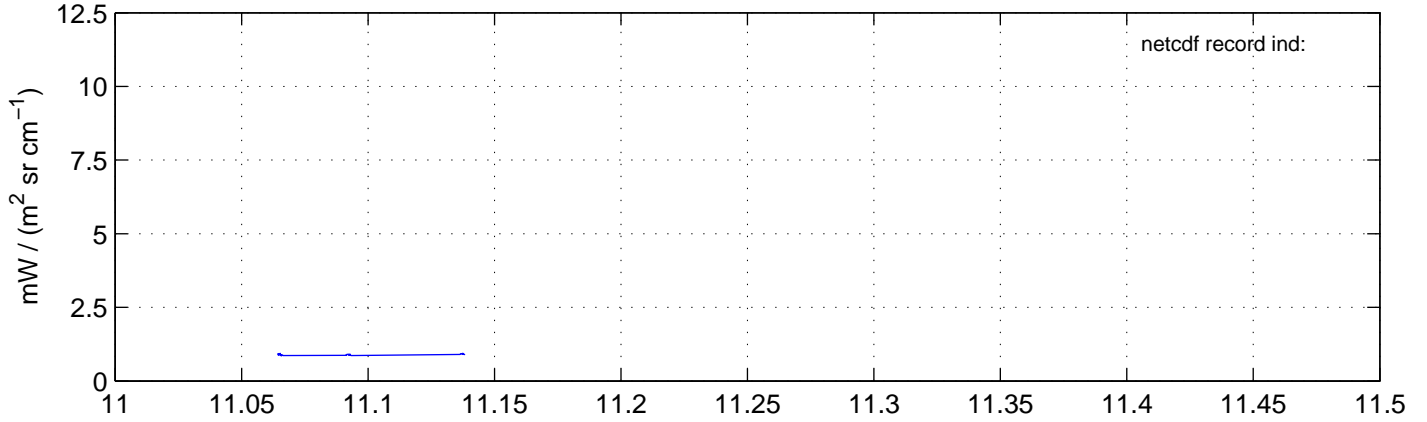

sh130830 Mean Radiance 895.00 – 900.00, good segments

sh130830 Mean Radiance 1093.00 – 1097.00, good segments

sh130830 Mean Radiance 2500.00 – 2510.00, good segments

SEGMENT