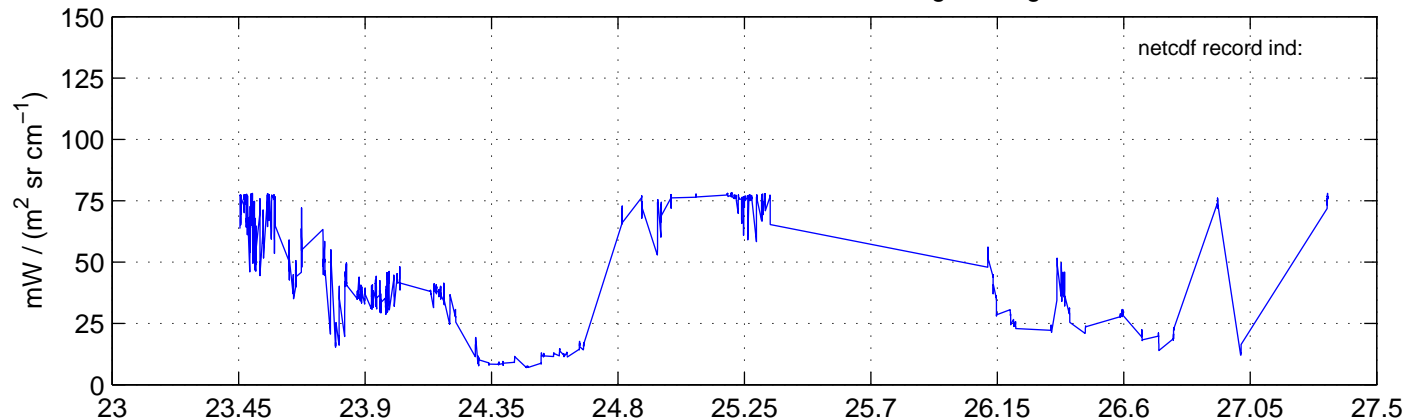

sh130829 Mean Radiance 895.00 – 900.00, good segments

sh130829 Mean Radiance 1093.00 – 1097.00, good segments

sh130829 Mean Radiance 2500.00 – 2510.00, good segments

SEGMENT