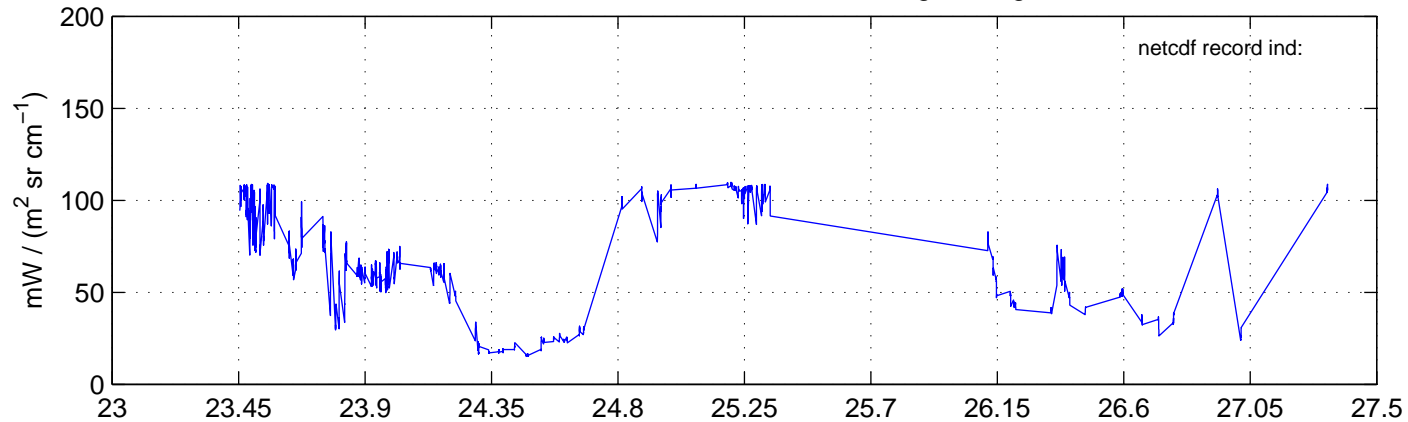

sh130829 Mean Radiance 895.00 – 900.00, good segments

sh130829 Mean Radiance 1093.00 – 1097.00, good segments

sh130829 Mean Radiance 2500.00 – 2510.00, good segments

SEGMENT