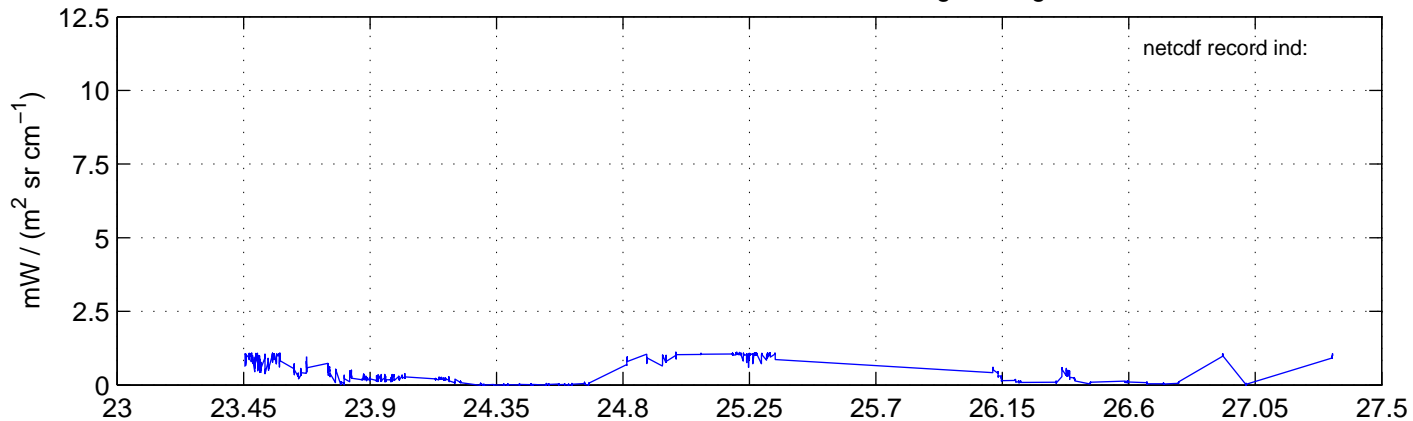

sh130829 Mean Radiance 895.00 – 900.00, good segments

sh130829 Mean Radiance 1093.00 – 1097.00, good segments

sh130829 Mean Radiance 2500.00 – 2510.00, good segments

SEGMENT