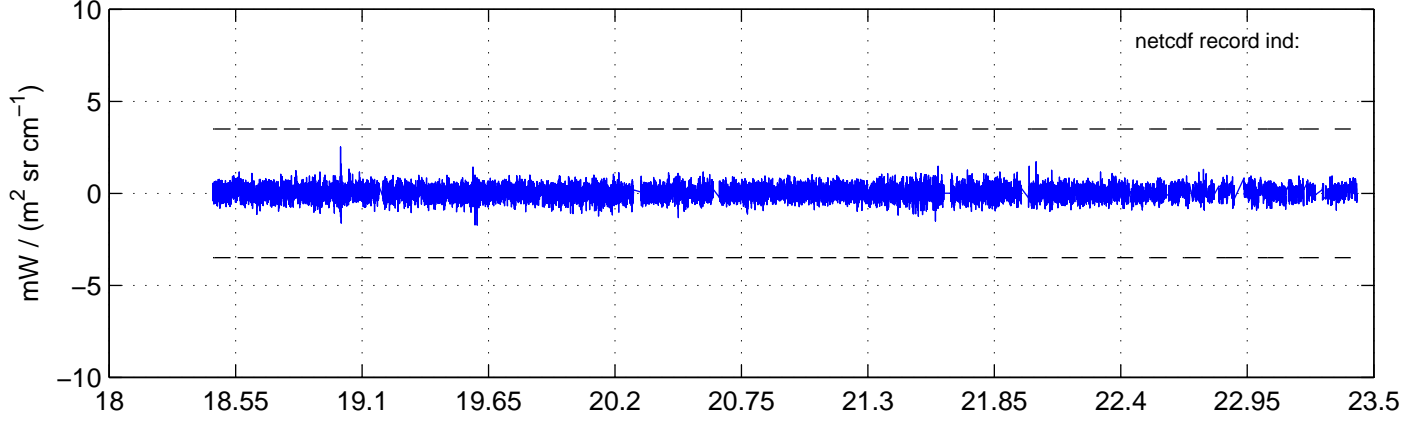

sh130829 Mean IMAG Calibrated Radiance 895.00 – 900.00, good segments

sh130829 Mean IMAG Calibrated Radiance 1093.00 – 1097.00, good segments

sh130829 Mean IMAG Calibrated Radiance 2000.00 – 2025.00, good segments

SEGMENT