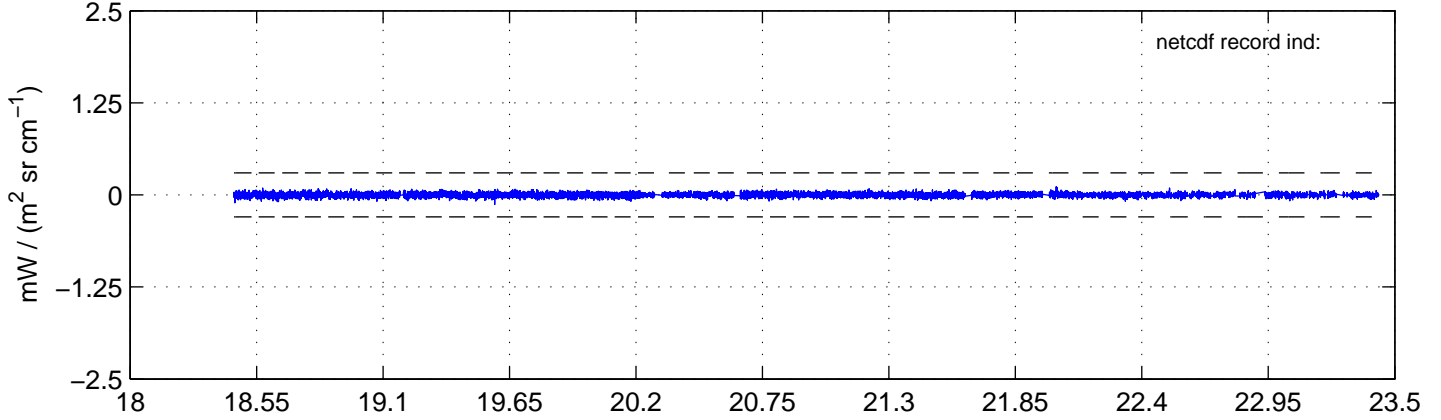

sh130829 Mean IMAG Calibrated Radiance 895.00 – 900.00, good segments

sh130829 Mean IMAG Calibrated Radiance 1093.00 – 1097.00, good segments

sh130829 Mean IMAG Calibrated Radiance 2000.00 – 2025.00, good segments

SEGMENT