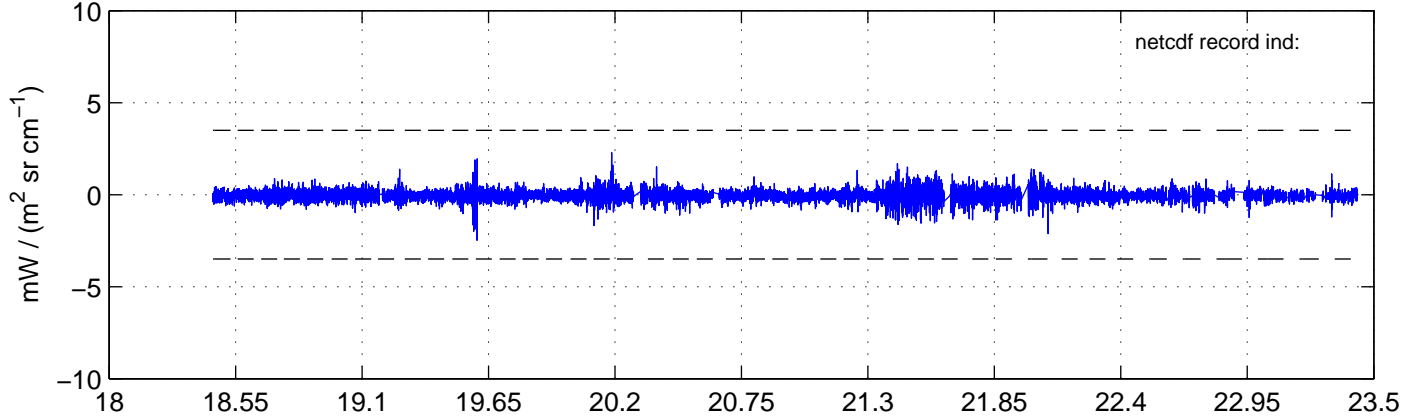

sh130829 Mean IMAG Calibrated Radiance 895.00 – 900.00, good segments

sh130829 Mean IMAG Calibrated Radiance 1093.00 – 1097.00, good segments

sh130829 Mean IMAG Calibrated Radiance 2000.00 – 2025.00, good segments

SEGMENT