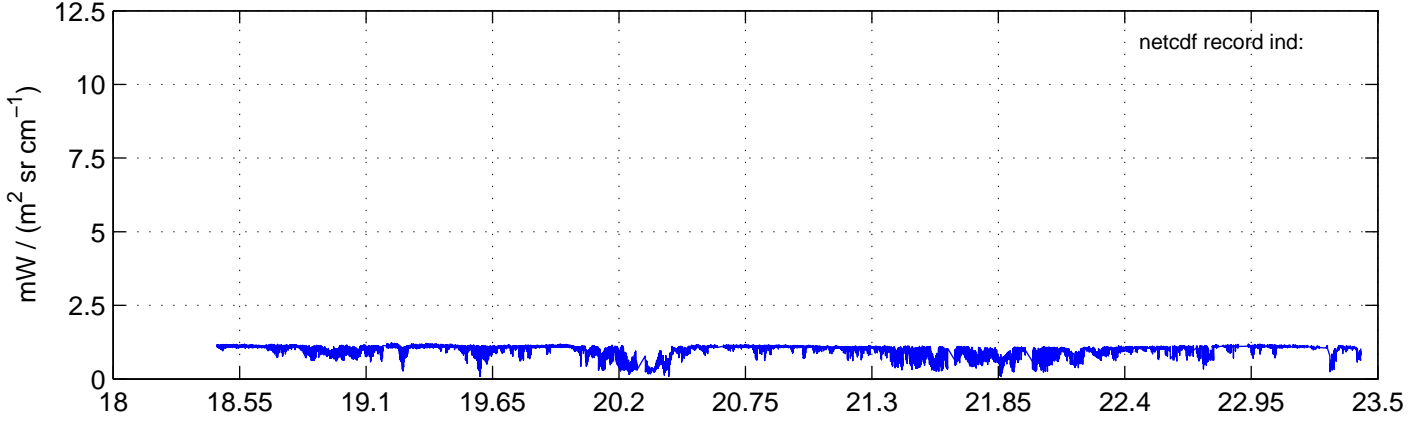

sh130829 Mean Radiance 895.00 – 900.00, good segments

sh130829 Mean Radiance 1093.00 – 1097.00, good segments

sh130829 Mean Radiance 2500.00 – 2510.00, good segments

SEGMENT