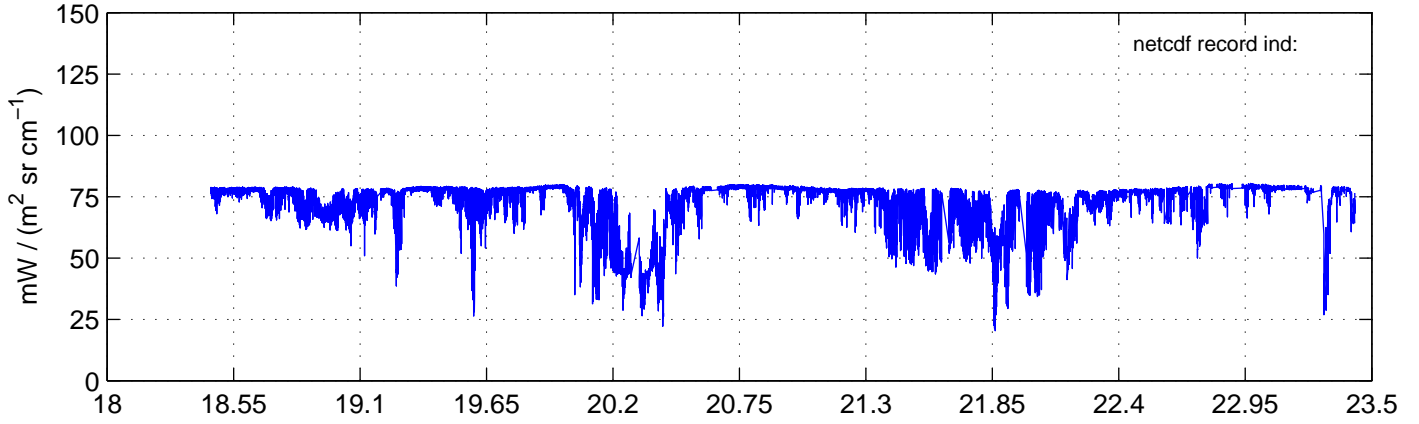

sh130829 Mean Radiance 895.00 – 900.00, good segments

sh130829 Mean Radiance 1093.00 – 1097.00, good segments

sh130829 Mean Radiance 2500.00 – 2510.00, good segments

SEGMENT