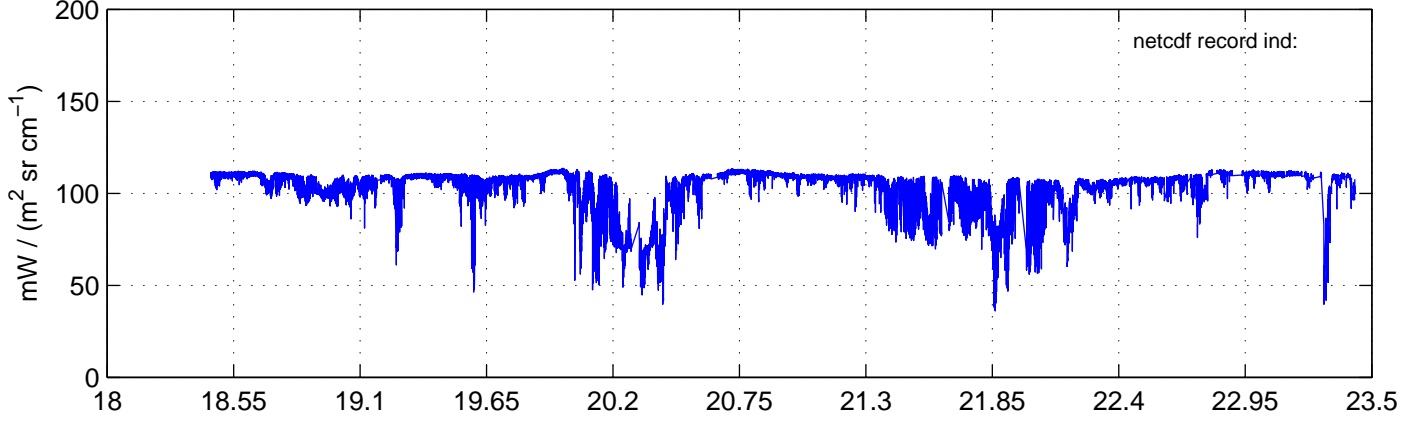

sh130829 Mean Radiance 895.00 – 900.00, good segments

sh130829 Mean Radiance 1093.00 – 1097.00, good segments

sh130829 Mean Radiance 2500.00 – 2510.00, good segments

SEGMENT