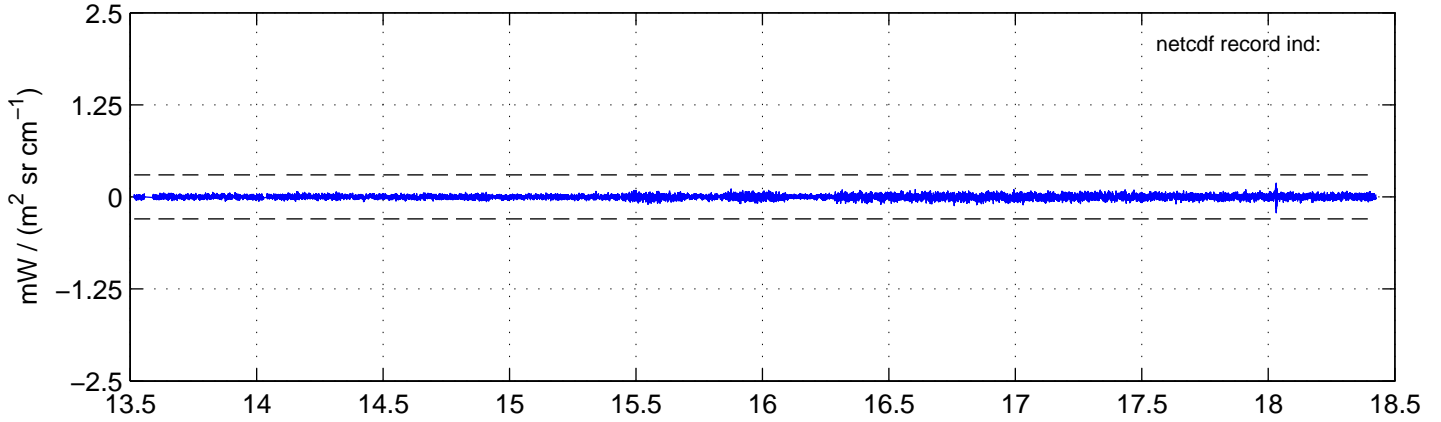

sh130829 Mean IMAG Calibrated Radiance 895.00 – 900.00, good segments

sh130829 Mean IMAG Calibrated Radiance 1093.00 – 1097.00, good segments

sh130829 Mean IMAG Calibrated Radiance 2000.00 – 2025.00, good segments

SEGMENT