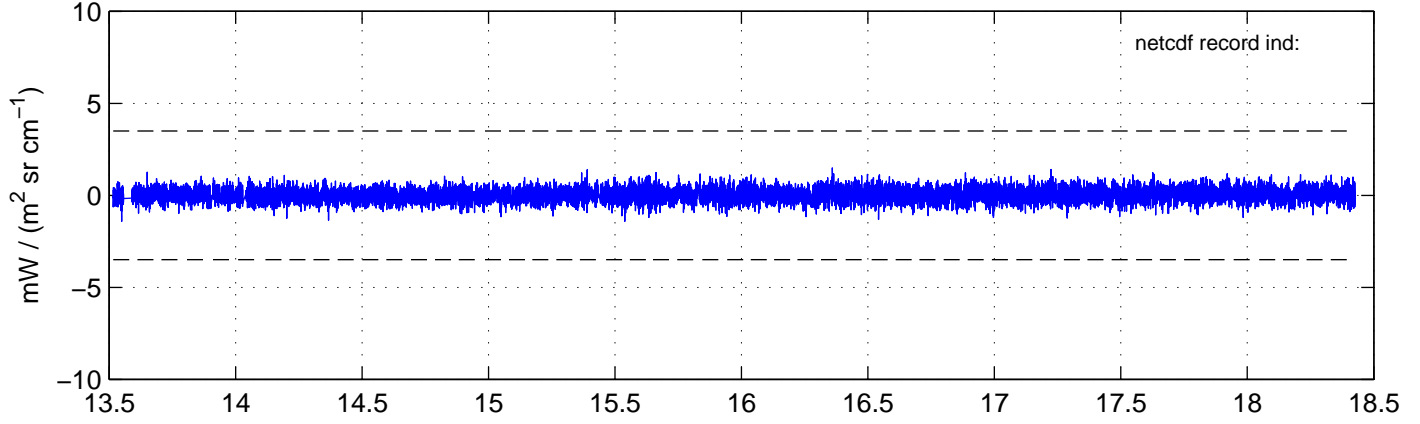

sh130829 Mean IMAG Calibrated Radiance 895.00 – 900.00, good segments

sh130829 Mean IMAG Calibrated Radiance 1093.00 – 1097.00, good segments

sh130829 Mean IMAG Calibrated Radiance 2000.00 – 2025.00, good segments

SEGMENT