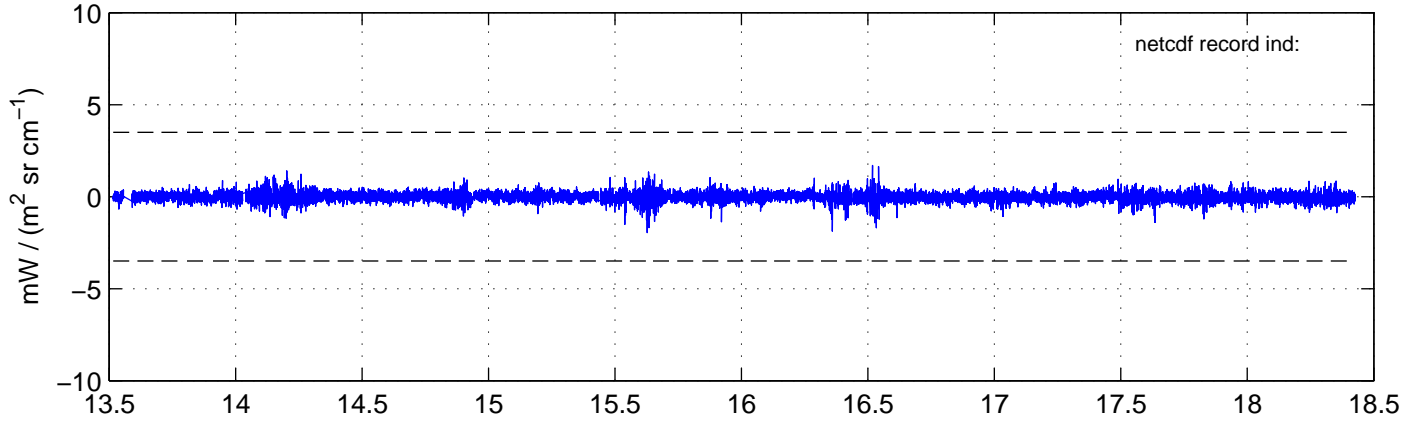

sh130829 Mean IMAG Calibrated Radiance 895.00 – 900.00, good segments

sh130829 Mean IMAG Calibrated Radiance 1093.00 – 1097.00, good segments

sh130829 Mean IMAG Calibrated Radiance 2000.00 – 2025.00, good segments

SEGMENT