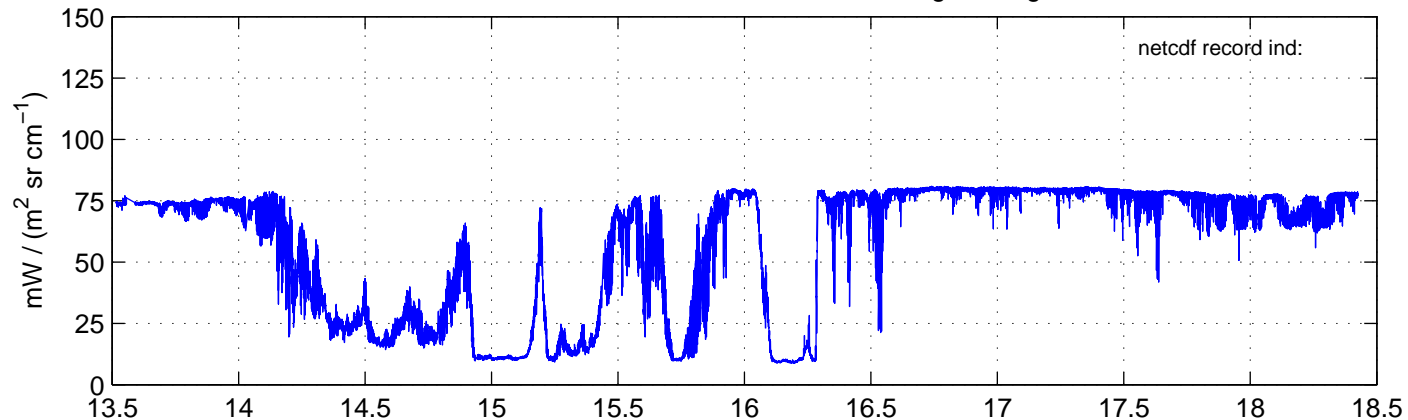

sh130829 Mean Radiance 895.00 – 900.00, good segments

sh130829 Mean Radiance 1093.00 – 1097.00, good segments

sh130829 Mean Radiance 2500.00 – 2510.00, good segments

SEGMENT