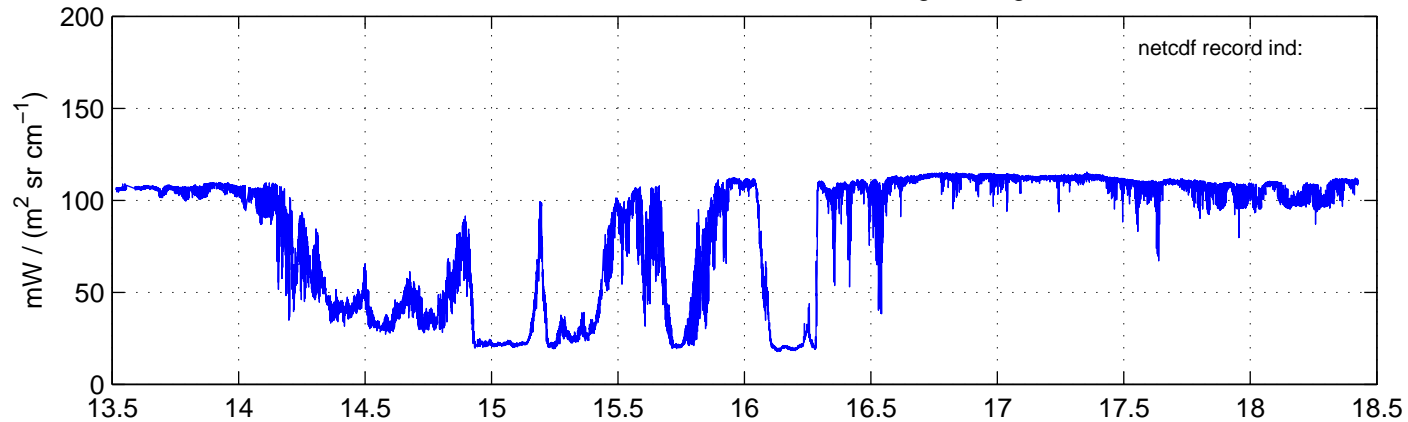

sh130829 Mean Radiance 895.00 – 900.00, good segments

sh130829 Mean Radiance 1093.00 – 1097.00, good segments

sh130829 Mean Radiance 2500.00 – 2510.00, good segments

SEGMENT