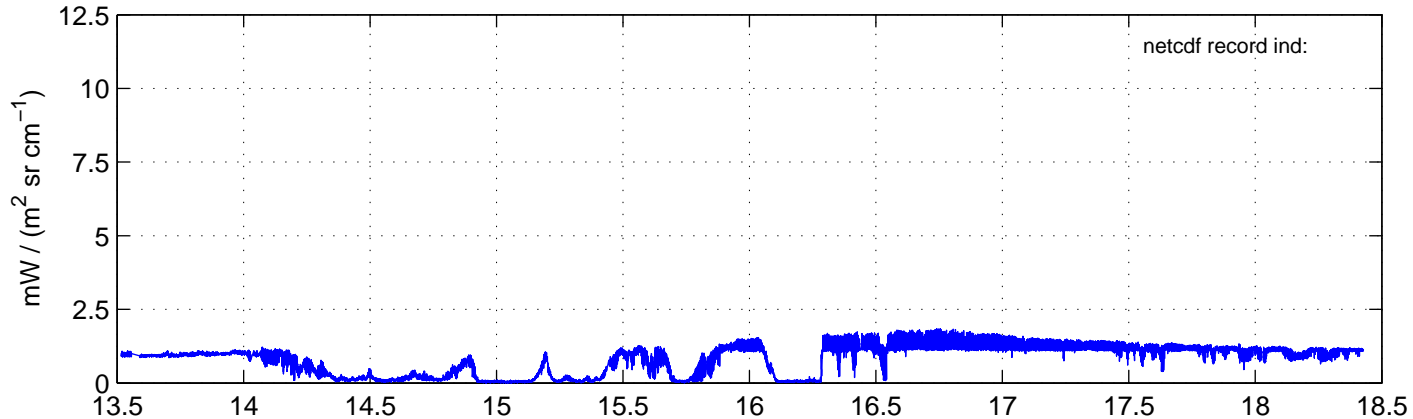

sh130829 Mean Radiance 895.00 – 900.00, good segments

sh130829 Mean Radiance 1093.00 – 1097.00, good segments

sh130829 Mean Radiance 2500.00 – 2510.00, good segments

SEGMENT