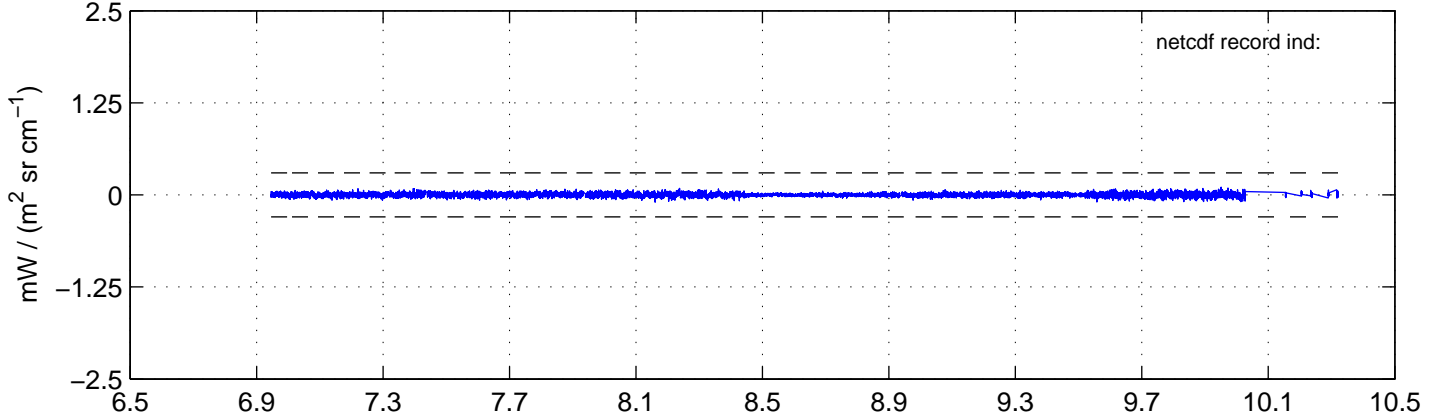

sh130825 Mean IMAG Calibrated Radiance 895.00 – 900.00, good segments

sh130825 Mean IMAG Calibrated Radiance 1093.00 – 1097.00, good segments

sh130825 Mean IMAG Calibrated Radiance 2000.00 – 2025.00, good segments

SEGMENT