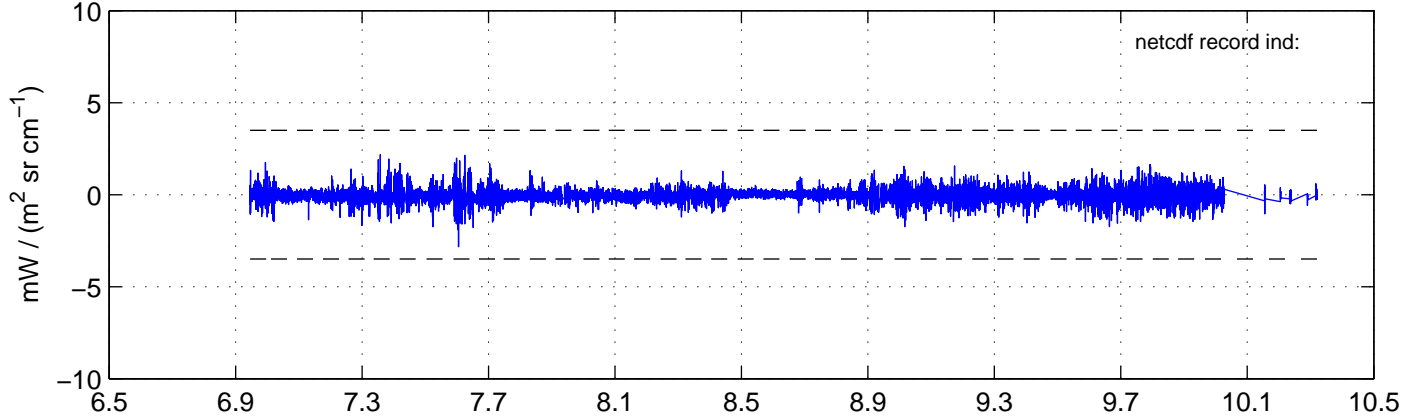

sh130825 Mean IMAG Calibrated Radiance 895.00 – 900.00, good segments

sh130825 Mean IMAG Calibrated Radiance 1093.00 – 1097.00, good segments

sh130825 Mean IMAG Calibrated Radiance 2000.00 – 2025.00, good segments

SEGMENT