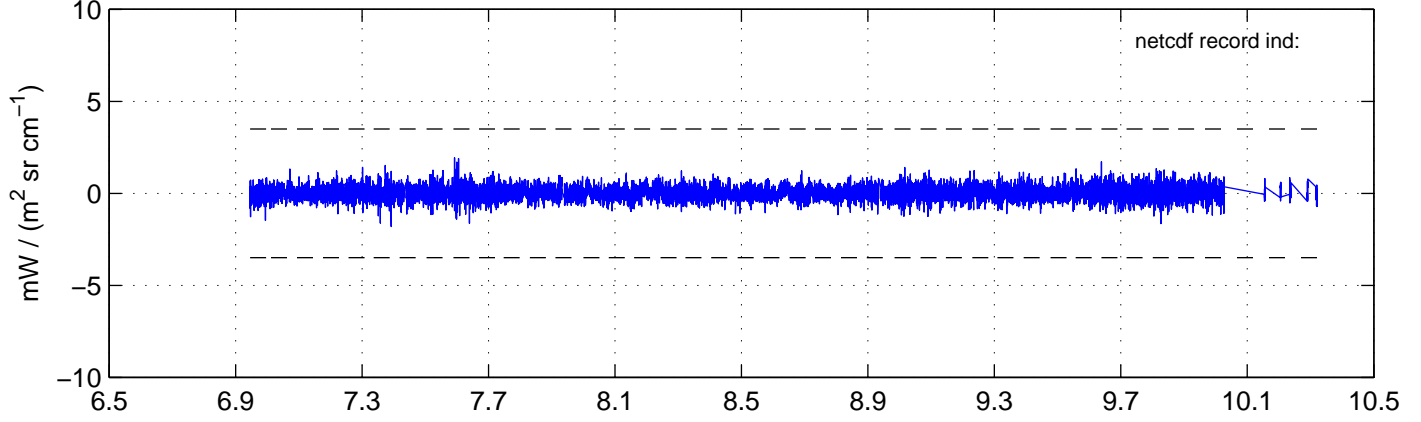

sh130825 Mean IMAG Calibrated Radiance 895.00 – 900.00, good segments

sh130825 Mean IMAG Calibrated Radiance 1093.00 – 1097.00, good segments

sh130825 Mean IMAG Calibrated Radiance 2000.00 – 2025.00, good segments

SEGMENT