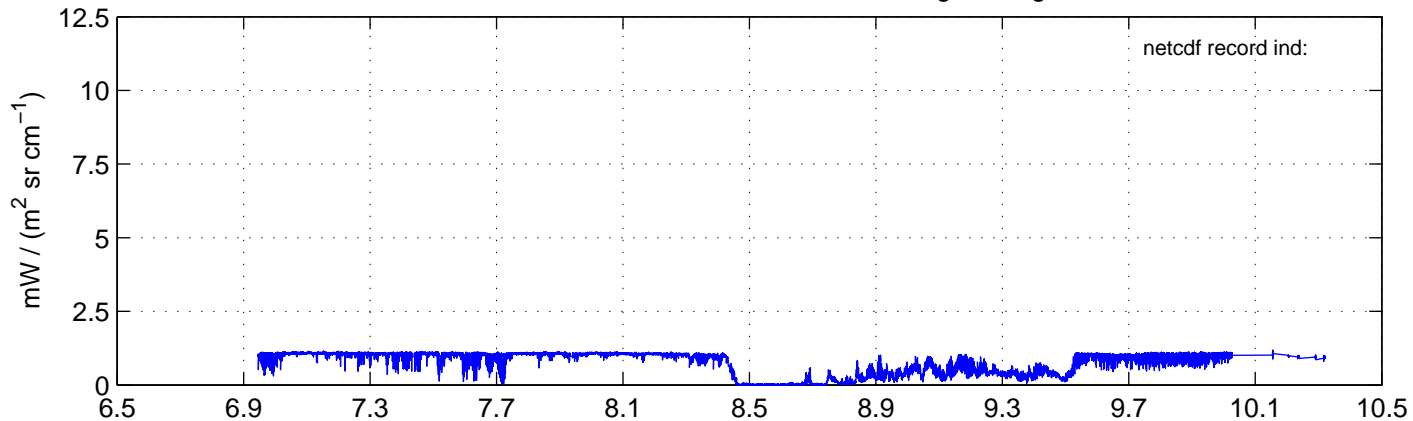

sh130825 Mean Radiance 895.00 – 900.00, good segments

sh130825 Mean Radiance 1093.00 – 1097.00, good segments

sh130825 Mean Radiance 2500.00 – 2510.00, good segments

SEGMENT