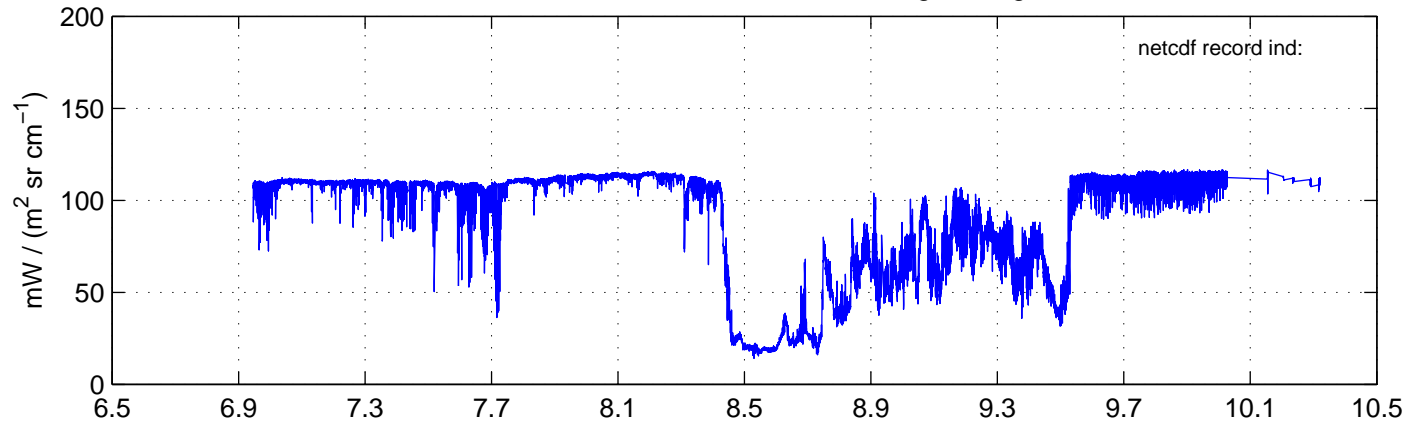

sh130825 Mean Radiance 895.00 – 900.00, good segments

sh130825 Mean Radiance 1093.00 – 1097.00, good segments

sh130825 Mean Radiance 2500.00 – 2510.00, good segments

SEGMENT