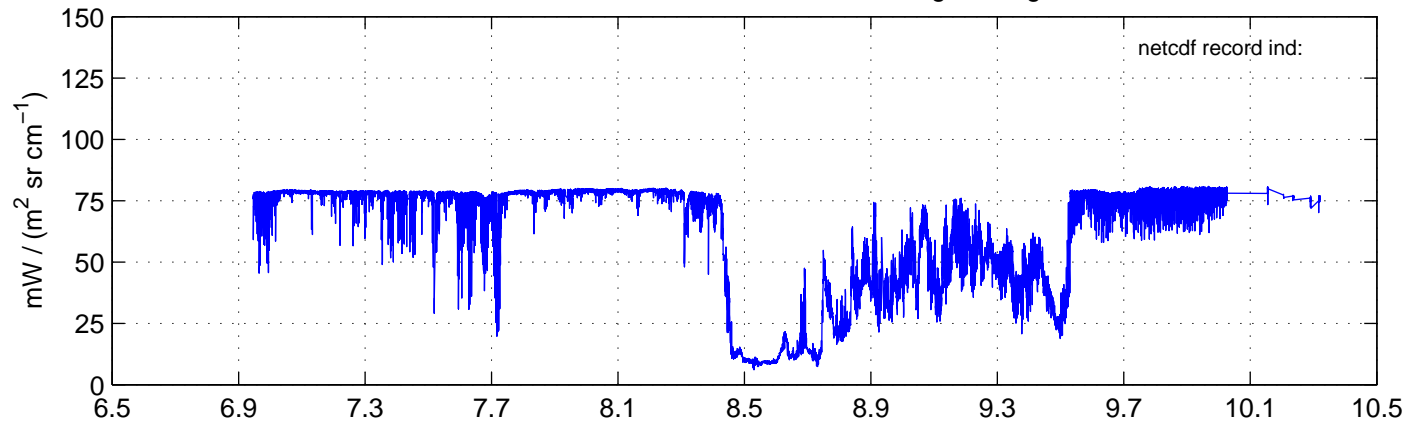

sh130825 Mean Radiance 895.00 – 900.00, good segments

sh130825 Mean Radiance 1093.00 – 1097.00, good segments

sh130825 Mean Radiance 2500.00 – 2510.00, good segments

SEGMENT