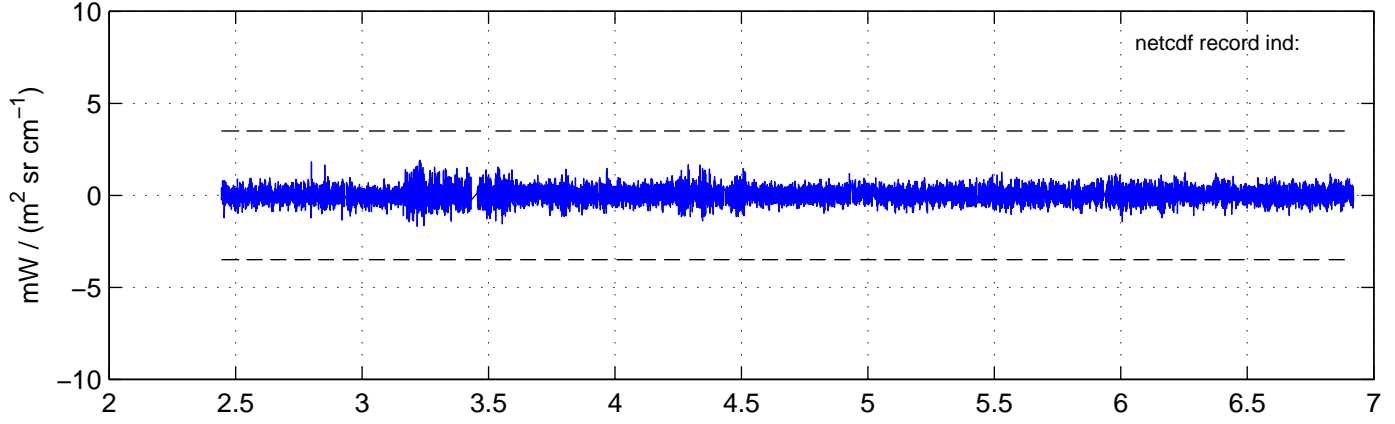

sh130825 Mean IMAG Calibrated Radiance 895.00 – 900.00, good segments

sh130825 Mean IMAG Calibrated Radiance 1093.00 – 1097.00, good segments

sh130825 Mean IMAG Calibrated Radiance 2000.00 – 2025.00, good segments

SEGMENT