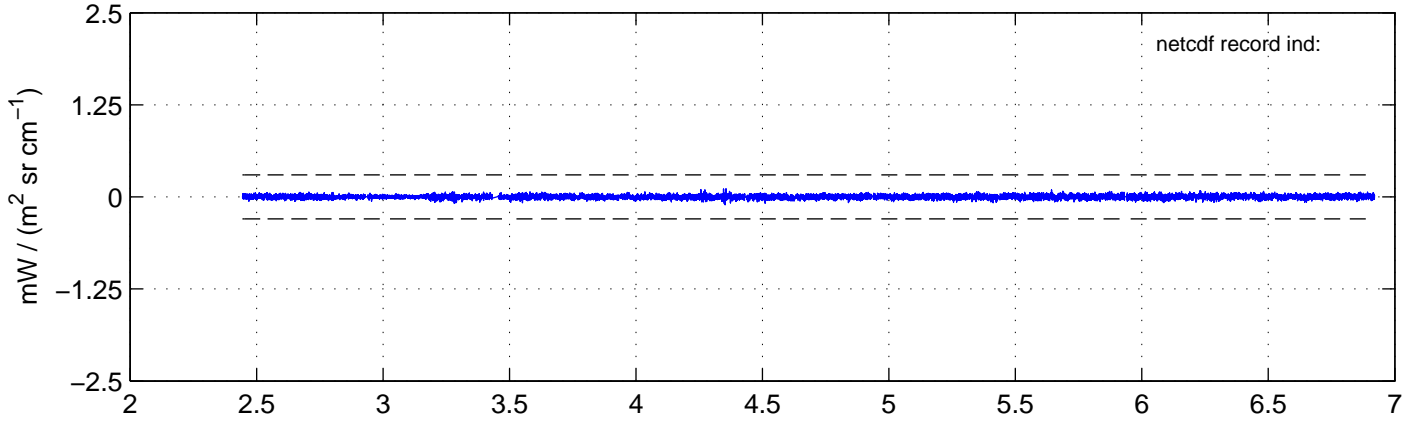

sh130825 Mean IMAG Calibrated Radiance 895.00 – 900.00, good segments

sh130825 Mean IMAG Calibrated Radiance 1093.00 – 1097.00, good segments

sh130825 Mean IMAG Calibrated Radiance 2000.00 – 2025.00, good segments

SEGMENT