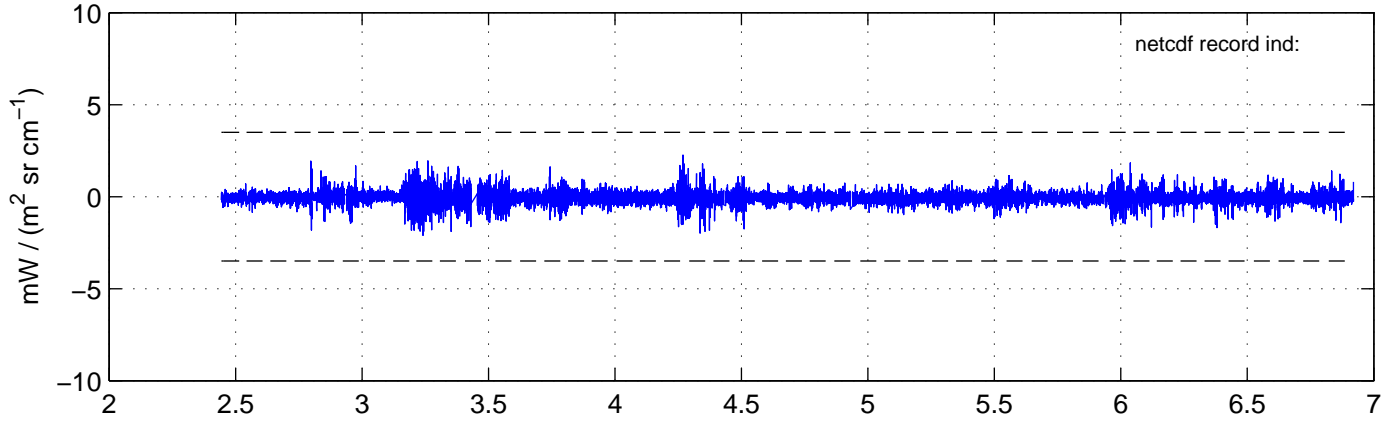

sh130825 Mean IMAG Calibrated Radiance 895.00 – 900.00, good segments

sh130825 Mean IMAG Calibrated Radiance 1093.00 – 1097.00, good segments

sh130825 Mean IMAG Calibrated Radiance 2000.00 – 2025.00, good segments

SEGMENT