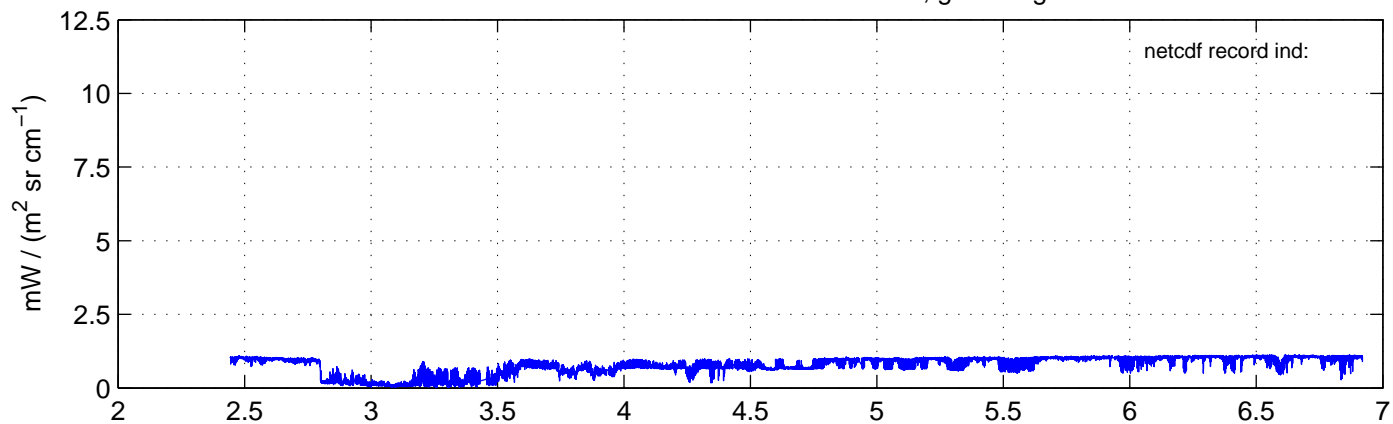

sh130825 Mean Radiance 895.00 – 900.00, good segments

sh130825 Mean Radiance 1093.00 – 1097.00, good segments

sh130825 Mean Radiance 2500.00 – 2510.00, good segments

SEGMENT