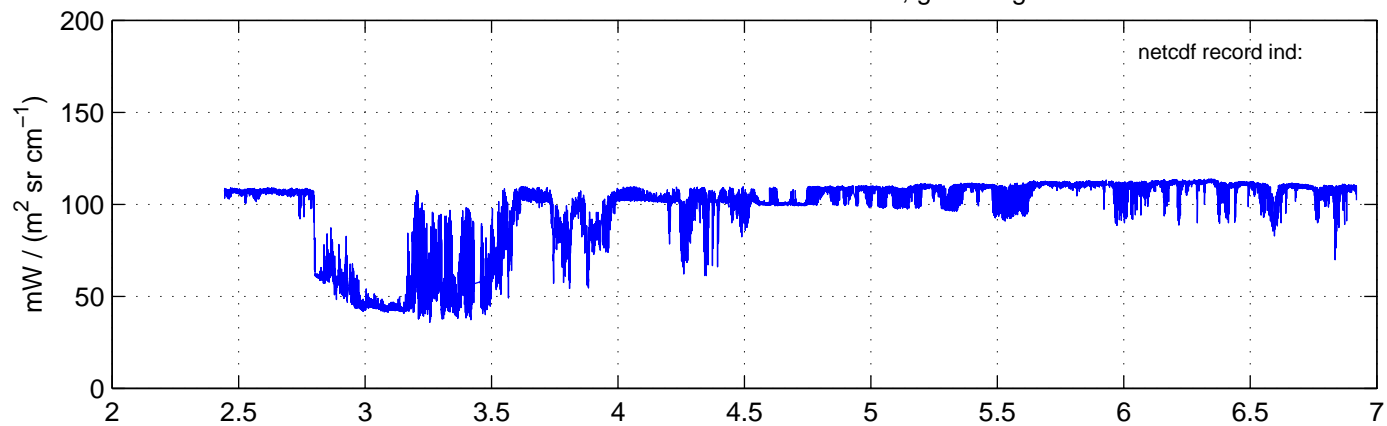

sh130825 Mean Radiance 895.00 – 900.00, good segments

sh130825 Mean Radiance 1093.00 – 1097.00, good segments

sh130825 Mean Radiance 2500.00 – 2510.00, good segments

SEGMENT