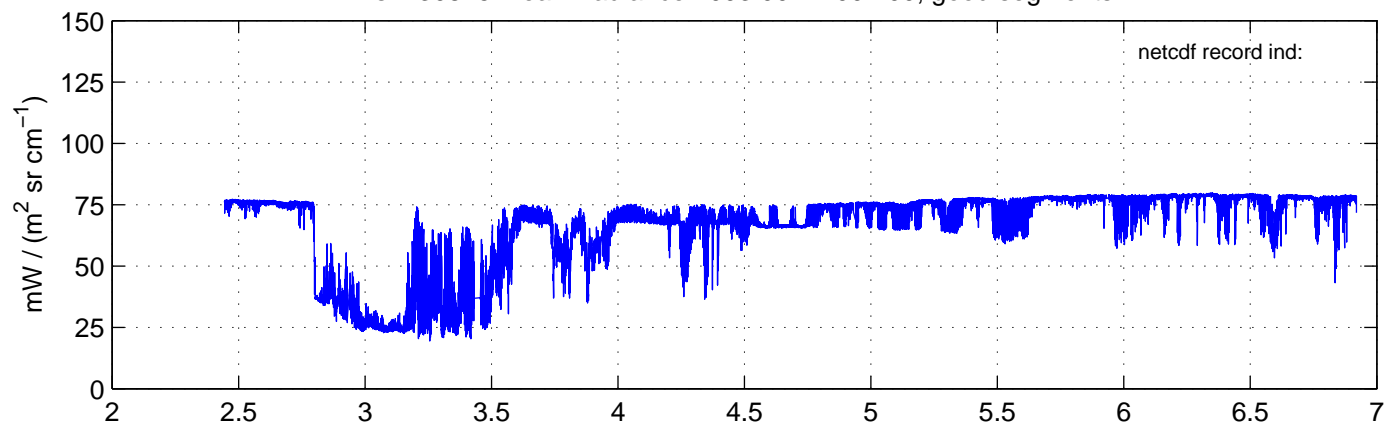

sh130825 Mean Radiance 895.00 – 900.00, good segments

sh130825 Mean Radiance 1093.00 – 1097.00, good segments

sh130825 Mean Radiance 2500.00 – 2510.00, good segments

SEGMENT