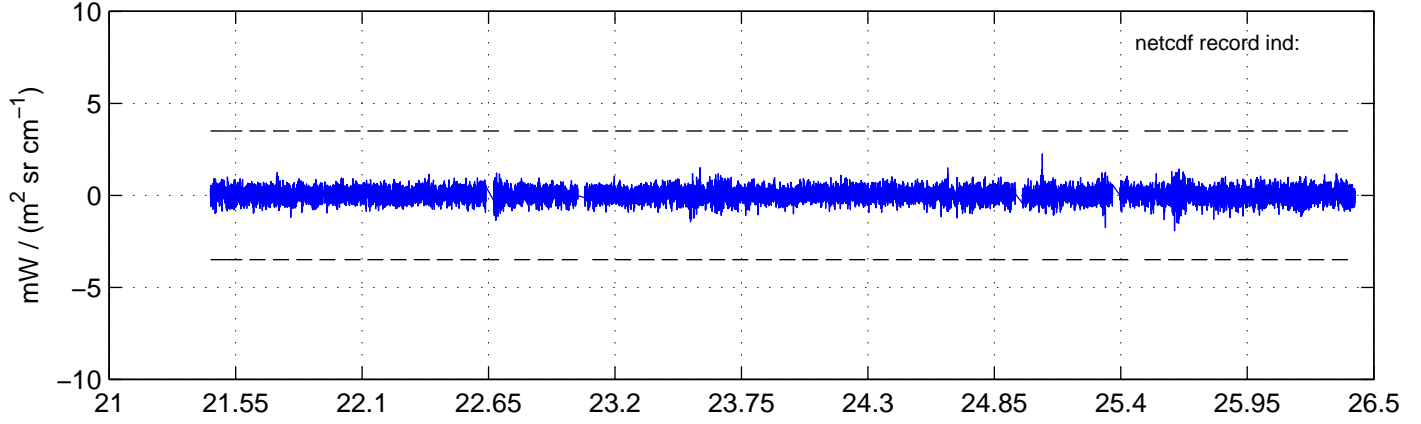

sh130824 Mean IMAG Calibrated Radiance 895.00 – 900.00, good segments

sh130824 Mean IMAG Calibrated Radiance 1093.00 – 1097.00, good segments

sh130824 Mean IMAG Calibrated Radiance 2000.00 – 2025.00, good segments

SEGMENT