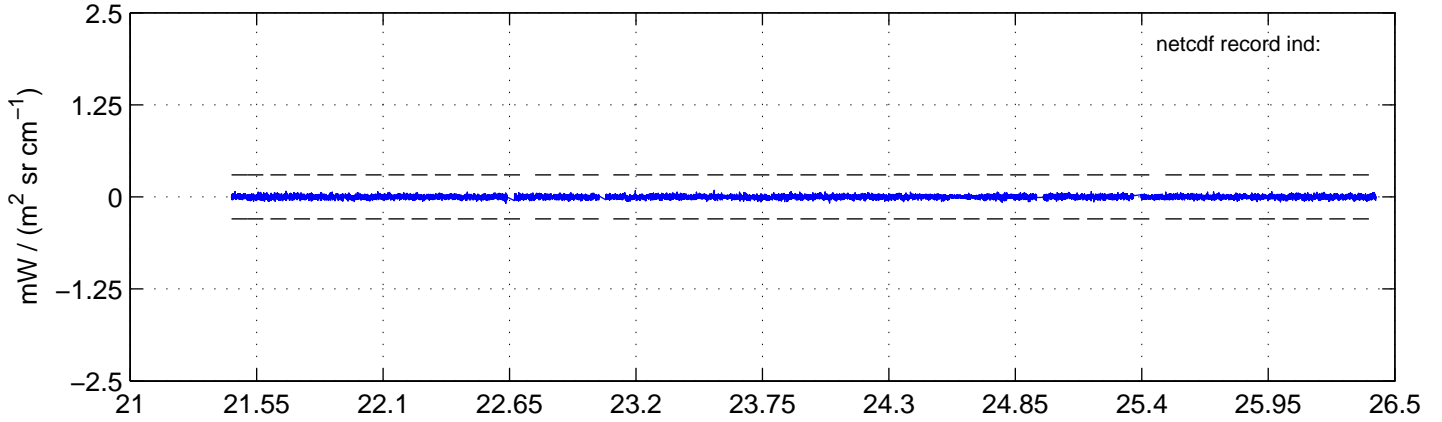

sh130824 Mean IMAG Calibrated Radiance 895.00 – 900.00, good segments

sh130824 Mean IMAG Calibrated Radiance 1093.00 – 1097.00, good segments

sh130824 Mean IMAG Calibrated Radiance 2000.00 – 2025.00, good segments

SEGMENT