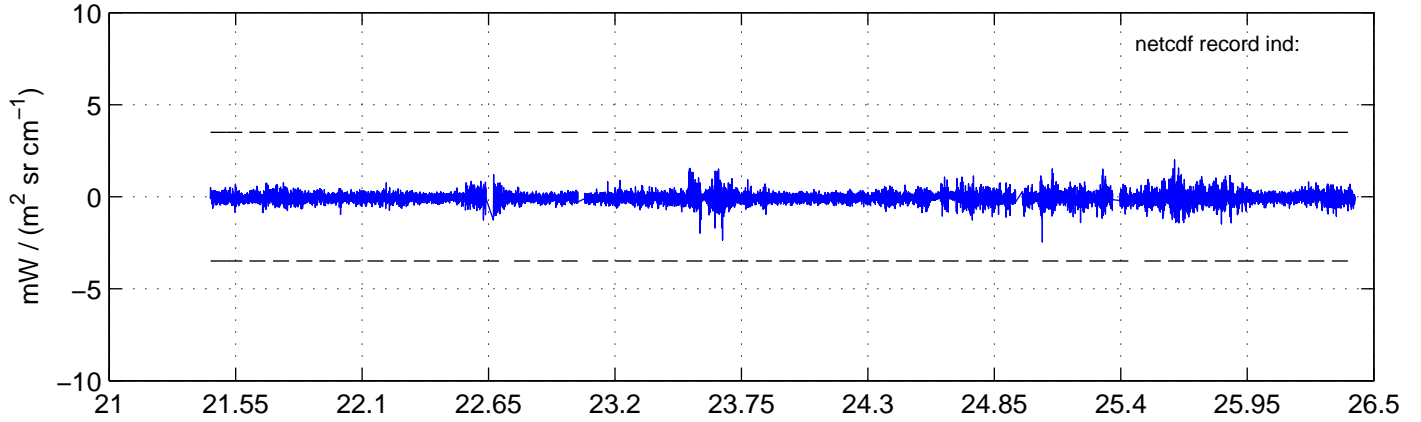

sh130824 Mean IMAG Calibrated Radiance 895.00 – 900.00, good segments

sh130824 Mean IMAG Calibrated Radiance 1093.00 – 1097.00, good segments

sh130824 Mean IMAG Calibrated Radiance 2000.00 – 2025.00, good segments

SEGMENT