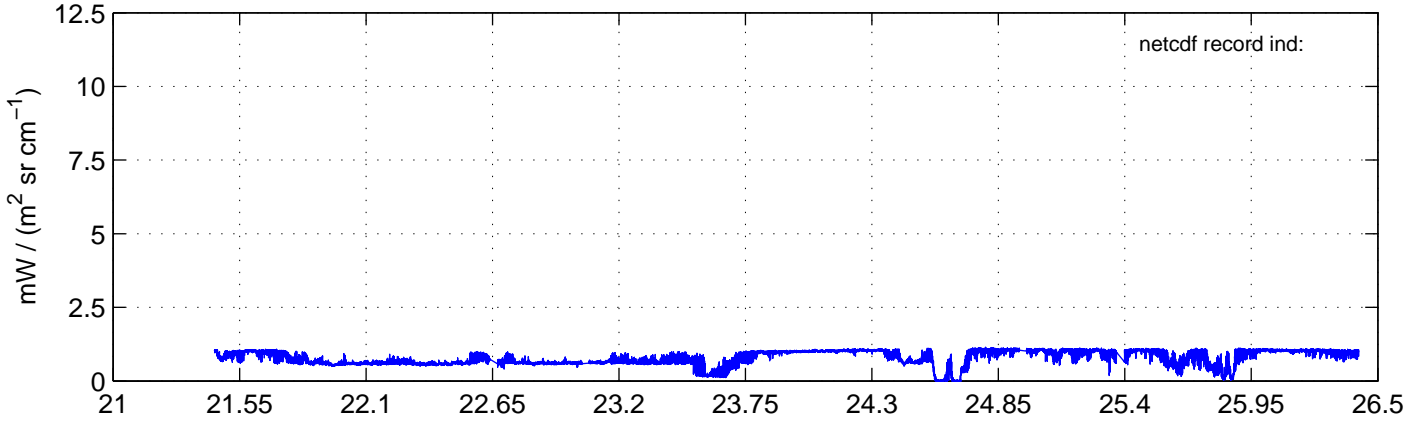

sh130824 Mean Radiance 895.00 – 900.00, good segments

sh130824 Mean Radiance 1093.00 – 1097.00, good segments

sh130824 Mean Radiance 2500.00 – 2510.00, good segments

SEGMENT