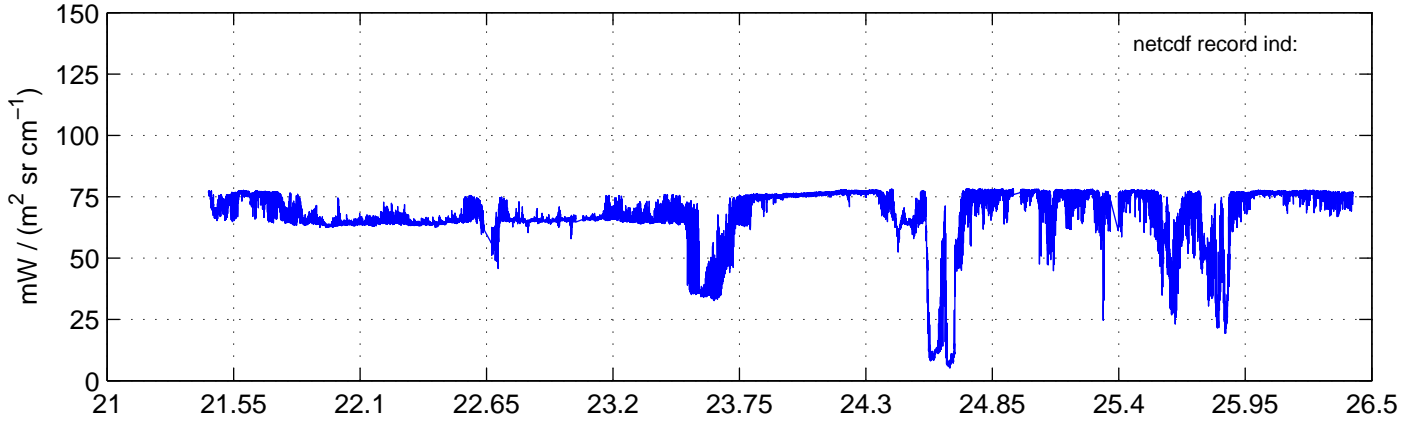

sh130824 Mean Radiance 895.00 – 900.00, good segments

sh130824 Mean Radiance 1093.00 – 1097.00, good segments

sh130824 Mean Radiance 2500.00 – 2510.00, good segments

SEGMENT