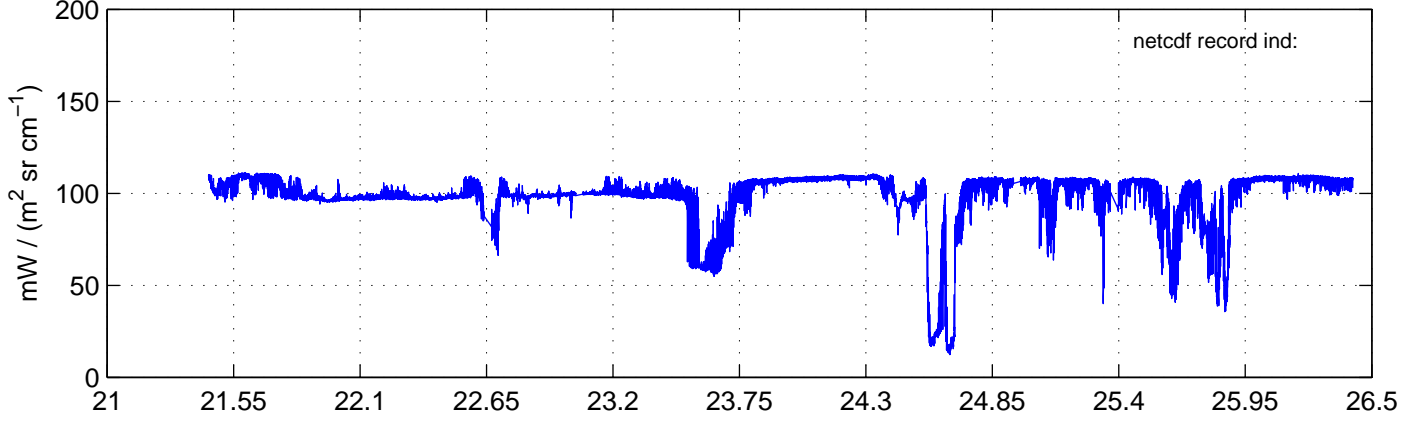

sh130824 Mean Radiance 895.00 – 900.00, good segments

sh130824 Mean Radiance 1093.00 – 1097.00, good segments

sh130824 Mean Radiance 2500.00 – 2510.00, good segments

SEGMENT