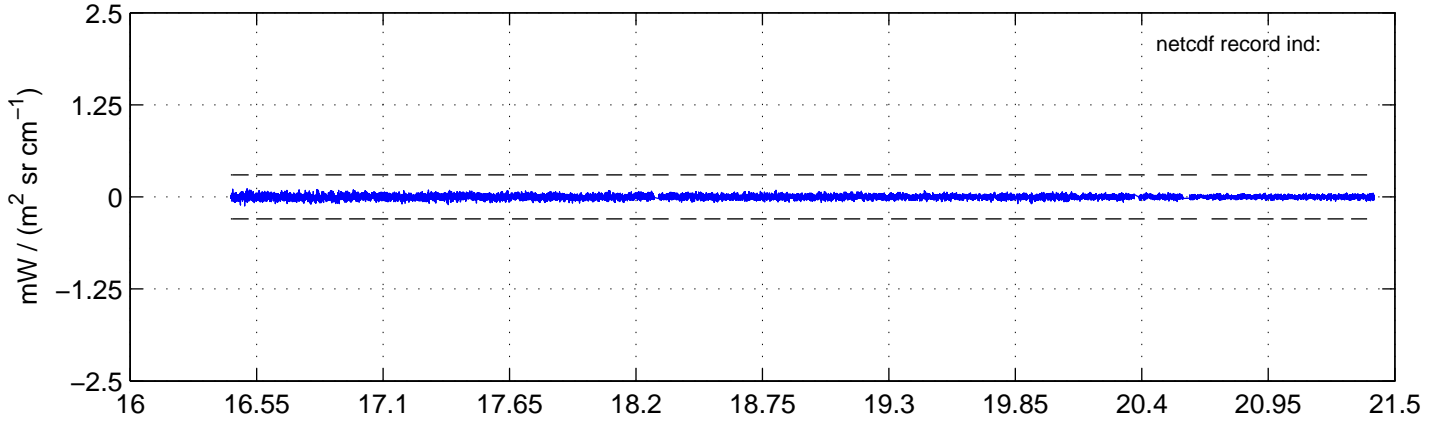

sh130824 Mean IMAG Calibrated Radiance 895.00 – 900.00, good segments

sh130824 Mean IMAG Calibrated Radiance 1093.00 – 1097.00, good segments

sh130824 Mean IMAG Calibrated Radiance 2000.00 – 2025.00, good segments

SEGMENT