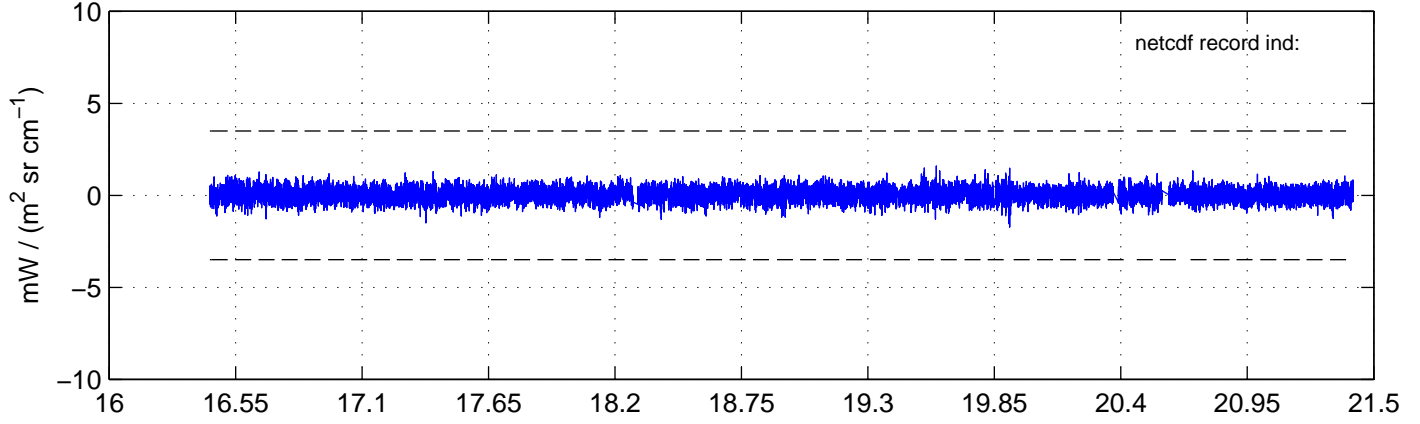

sh130824 Mean IMAG Calibrated Radiance 895.00 – 900.00, good segments

sh130824 Mean IMAG Calibrated Radiance 1093.00 – 1097.00, good segments

sh130824 Mean IMAG Calibrated Radiance 2000.00 – 2025.00, good segments

SEGMENT