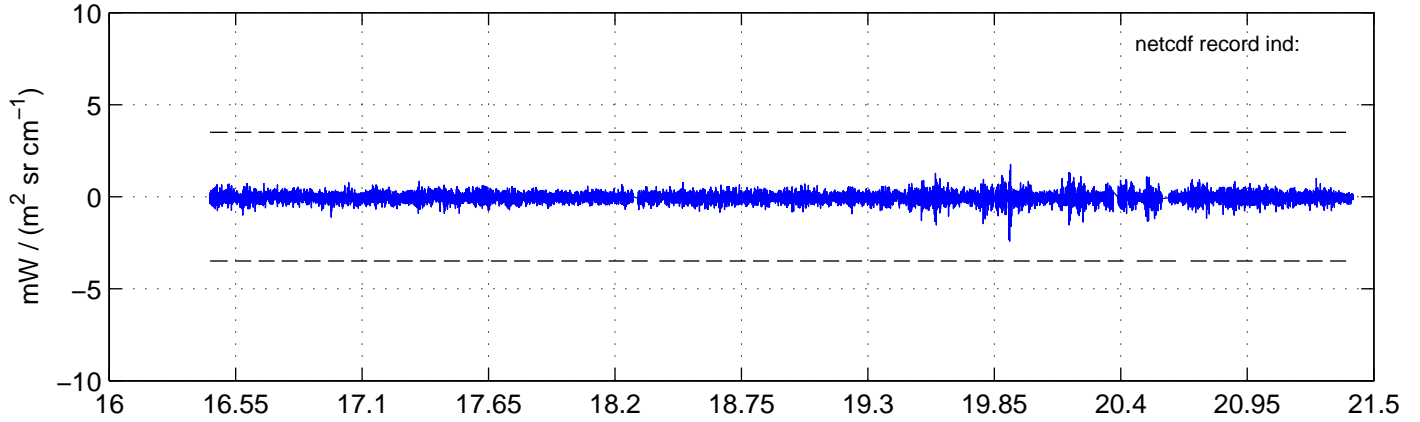

sh130824 Mean IMAG Calibrated Radiance 895.00 – 900.00, good segments

sh130824 Mean IMAG Calibrated Radiance 1093.00 – 1097.00, good segments

sh130824 Mean IMAG Calibrated Radiance 2000.00 – 2025.00, good segments

SEGMENT