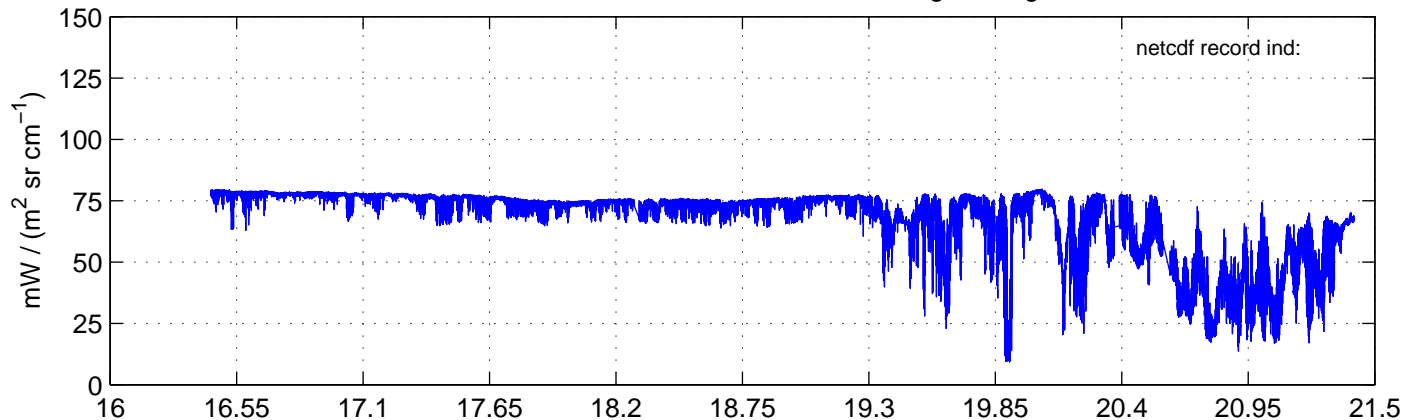

sh130824 Mean Radiance 895.00 – 900.00, good segments

sh130824 Mean Radiance 1093.00 – 1097.00, good segments

sh130824 Mean Radiance 2500.00 – 2510.00, good segments

SEGMENT