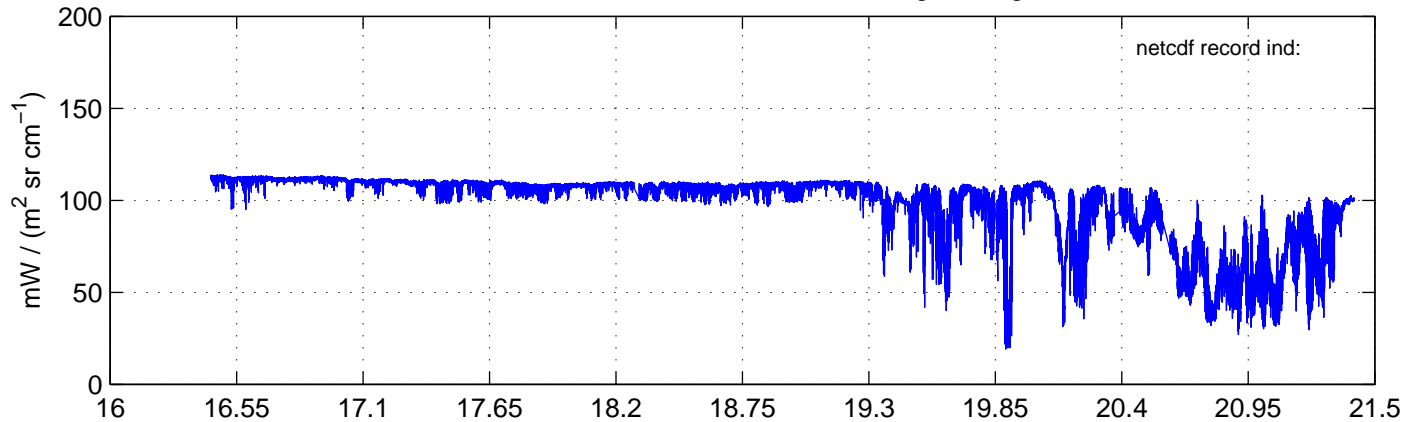

sh130824 Mean Radiance 895.00 – 900.00, good segments

sh130824 Mean Radiance 1093.00 – 1097.00, good segments

sh130824 Mean Radiance 2500.00 – 2510.00, good segments

SEGMENT