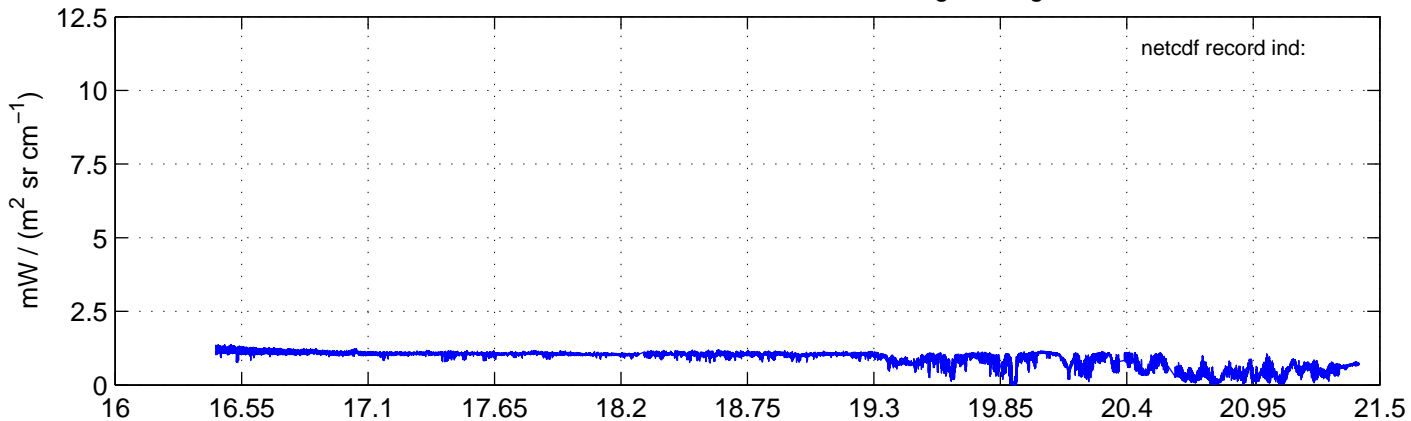

sh130824 Mean Radiance 895.00 – 900.00, good segments

sh130824 Mean Radiance 1093.00 – 1097.00, good segments

sh130824 Mean Radiance 2500.00 – 2510.00, good segments

SEGMENT