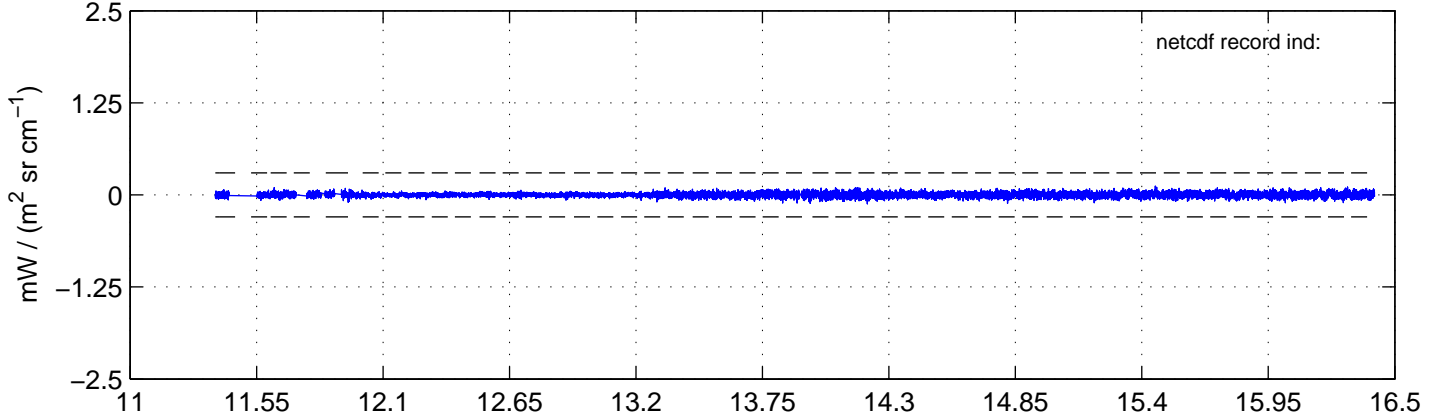

sh130824 Mean IMAG Calibrated Radiance 895.00 – 900.00, good segments

sh130824 Mean IMAG Calibrated Radiance 1093.00 – 1097.00, good segments

sh130824 Mean IMAG Calibrated Radiance 2000.00 – 2025.00, good segments

SEGMENT