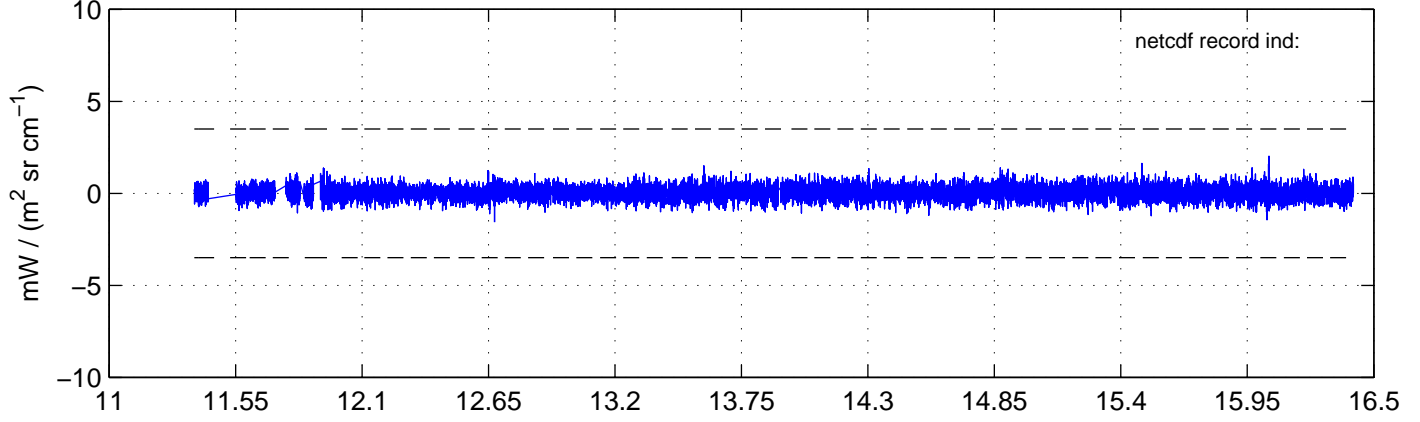

sh130824 Mean IMAG Calibrated Radiance 895.00 – 900.00, good segments

sh130824 Mean IMAG Calibrated Radiance 1093.00 – 1097.00, good segments

sh130824 Mean IMAG Calibrated Radiance 2000.00 – 2025.00, good segments

SEGMENT