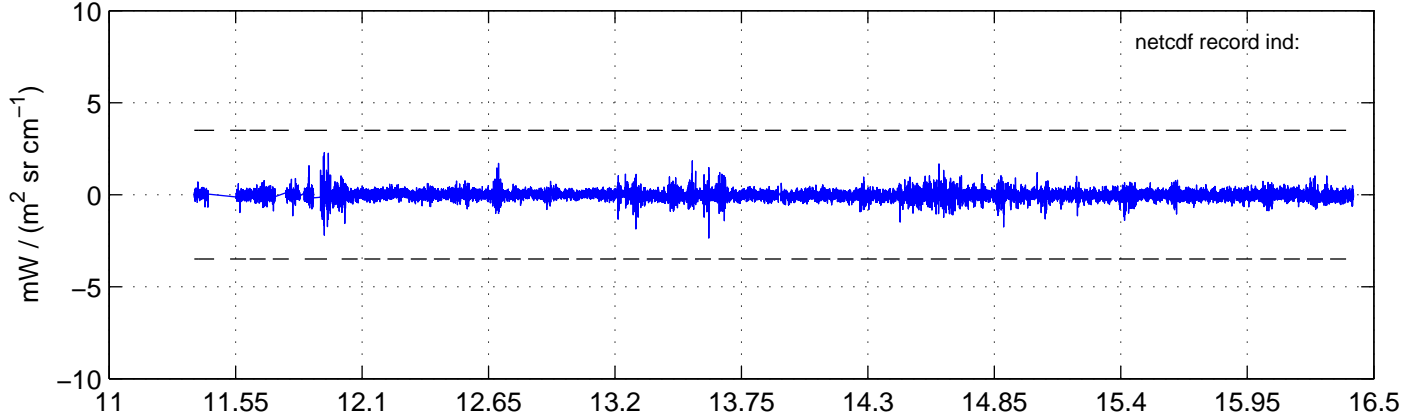

sh130824 Mean IMAG Calibrated Radiance 895.00 – 900.00, good segments

sh130824 Mean IMAG Calibrated Radiance 1093.00 – 1097.00, good segments

sh130824 Mean IMAG Calibrated Radiance 2000.00 – 2025.00, good segments

SEGMENT