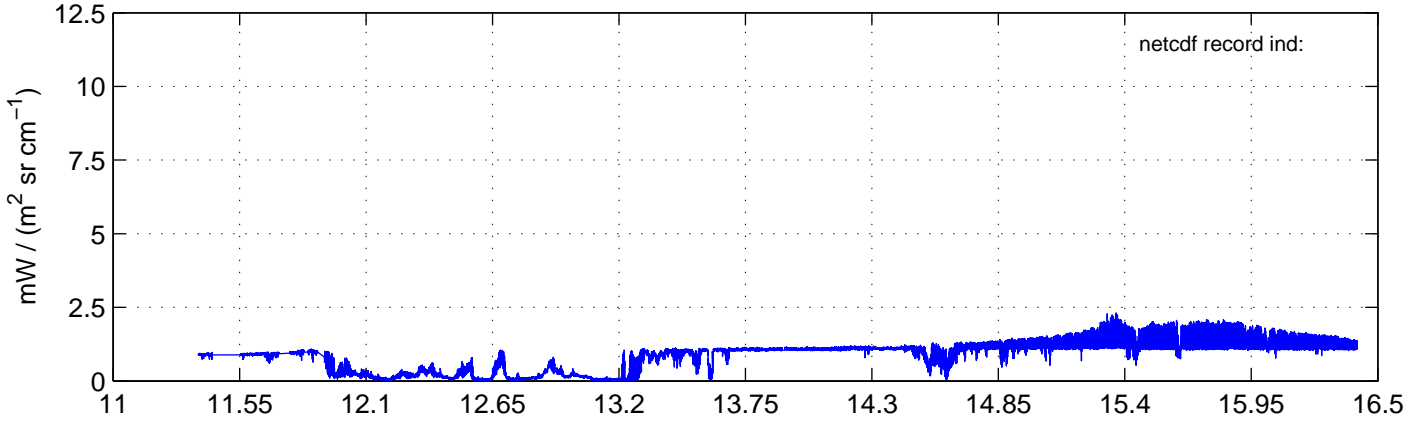

sh130824 Mean Radiance 895.00 – 900.00, good segments

sh130824 Mean Radiance 1093.00 – 1097.00, good segments

sh130824 Mean Radiance 2500.00 – 2510.00, good segments

SEGMENT