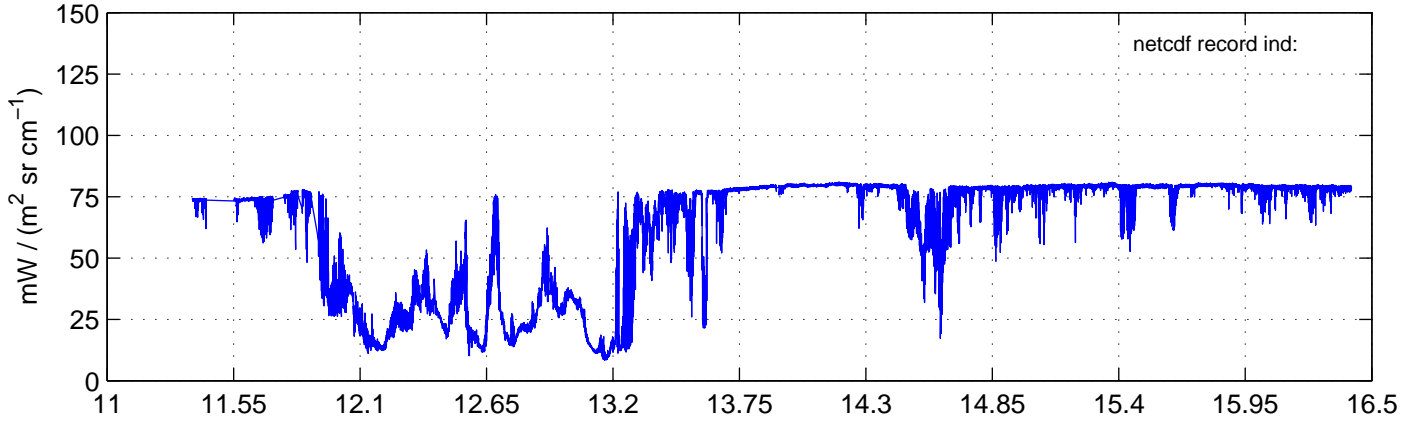

sh130824 Mean Radiance 895.00 – 900.00, good segments

sh130824 Mean Radiance 1093.00 – 1097.00, good segments

sh130824 Mean Radiance 2500.00 – 2510.00, good segments

SEGMENT