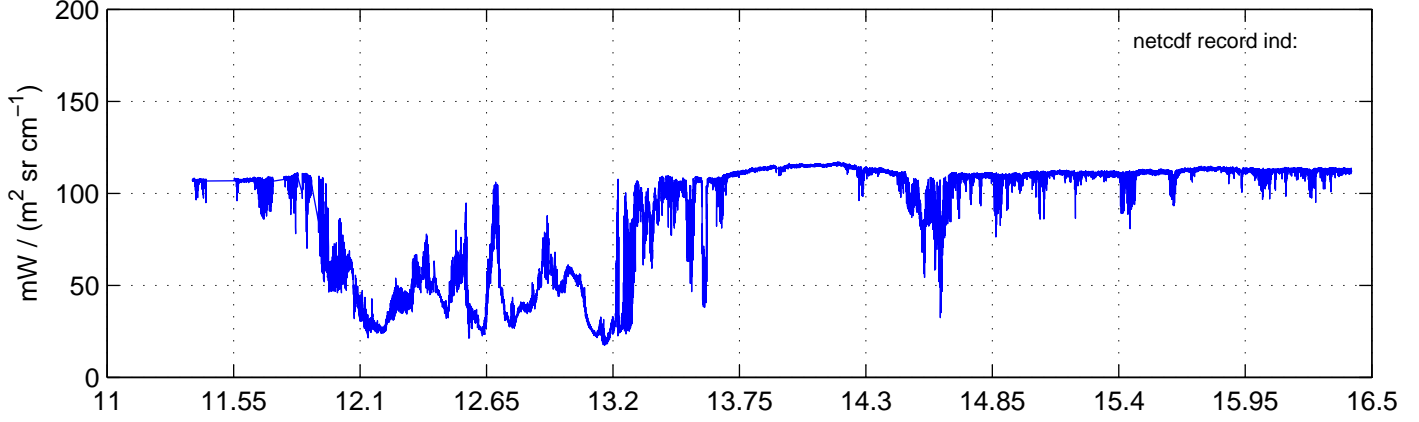

sh130824 Mean Radiance 895.00 – 900.00, good segments

sh130824 Mean Radiance 1093.00 – 1097.00, good segments

sh130824 Mean Radiance 2500.00 – 2510.00, good segments

SEGMENT