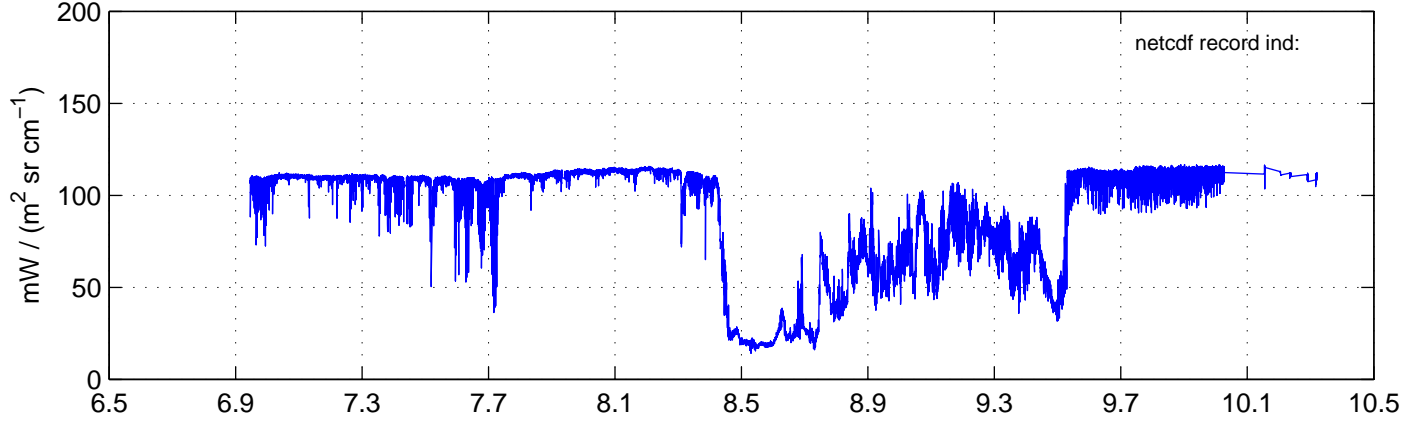

sh130825 Mean Radiance 895.00 – 900.00, good segments

sh130825 Mean Radiance 1093.00 – 1097.00, good segments

sh130825 Mean Radiance 2500.00 – 2510.00, good segments

SEGMENT