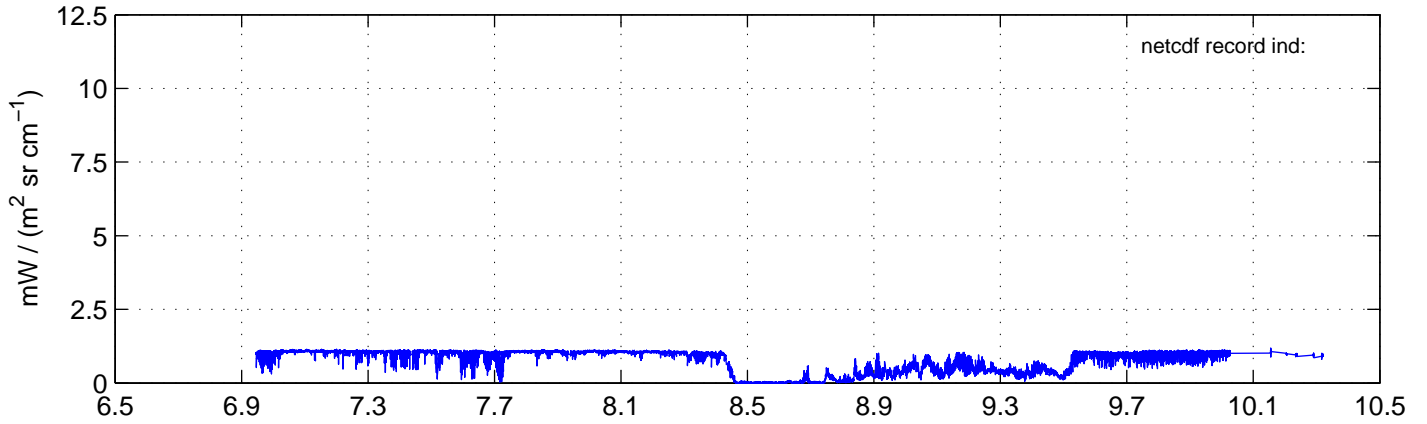

sh130825 Mean Radiance 895.00 – 900.00, good segments

sh130825 Mean Radiance 1093.00 – 1097.00, good segments

sh130825 Mean Radiance 2500.00 – 2510.00, good segments

SEGMENT