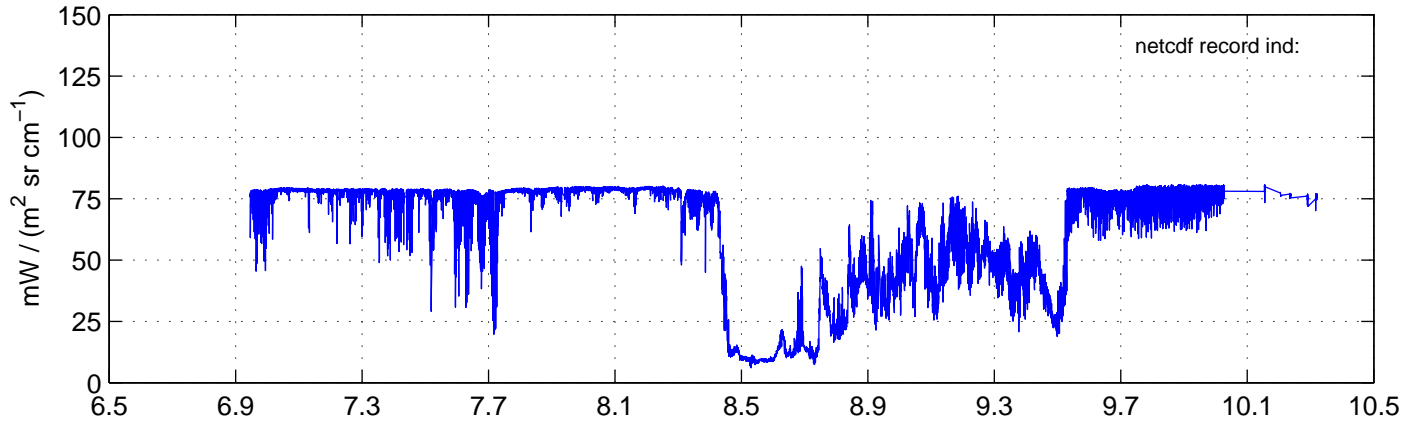

sh130825 Mean Radiance 895.00 – 900.00, good segments

sh130825 Mean Radiance 1093.00 – 1097.00, good segments

sh130825 Mean Radiance 2500.00 – 2510.00, good segments

SEGMENT