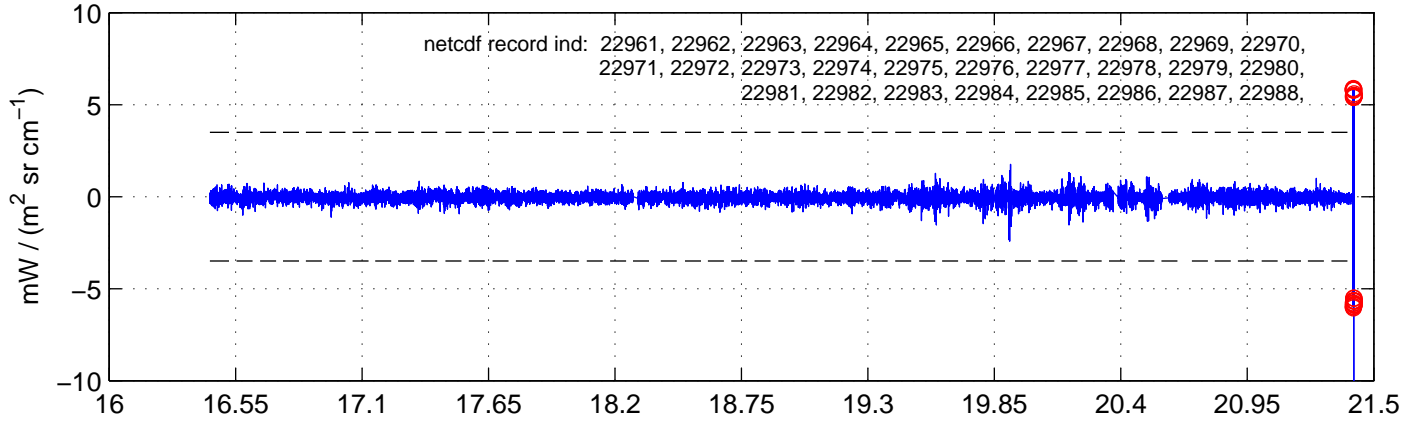

sh130824 Mean IMAG Calibrated Radiance 895.00 – 900.00, good segments

sh130824 Mean IMAG Calibrated Radiance 1093.00 – 1097.00, good segments

sh130824 Mean IMAG Calibrated Radiance 2000.00 – 2025.00, good segments

SEGMENT