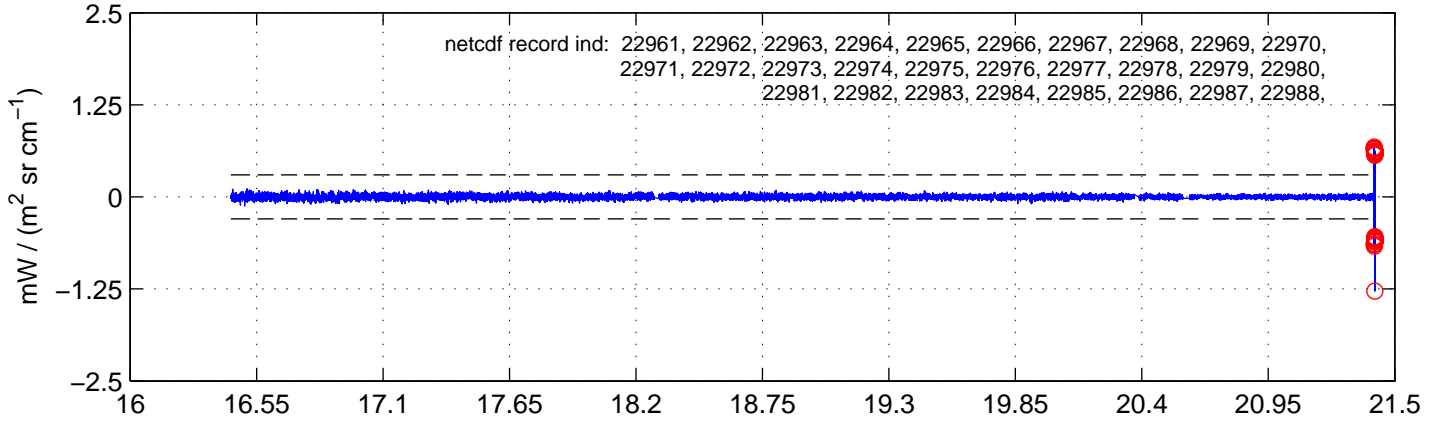

sh130824 Mean IMAG Calibrated Radiance 895.00 – 900.00, good segments

sh130824 Mean IMAG Calibrated Radiance 1093.00 – 1097.00, good segments

sh130824 Mean IMAG Calibrated Radiance 2000.00 – 2025.00, good segments

SEGMENT