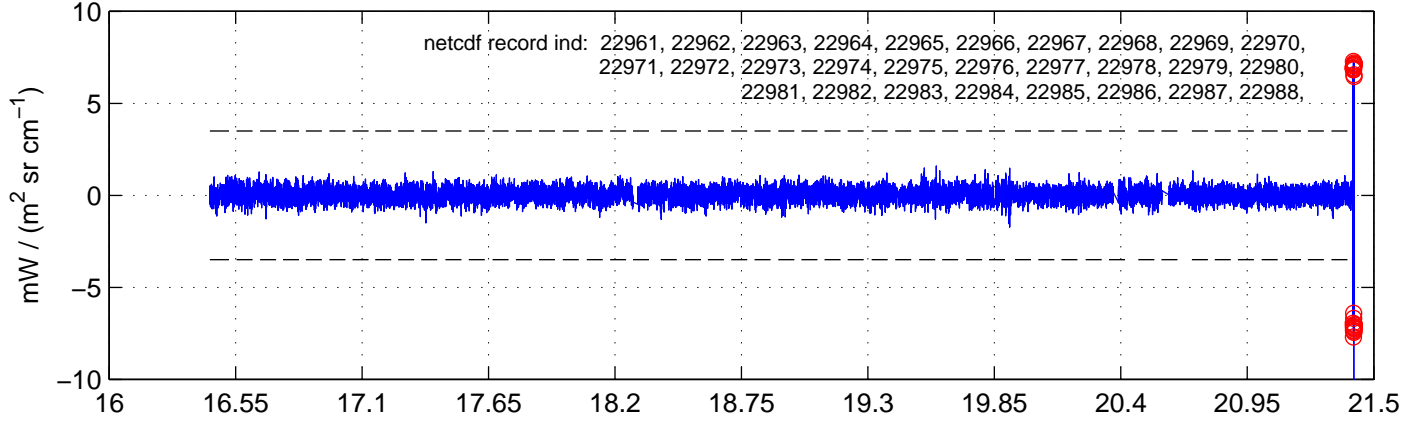

sh130824 Mean IMAG Calibrated Radiance 895.00 – 900.00, good segments

sh130824 Mean IMAG Calibrated Radiance 1093.00 – 1097.00, good segments

sh130824 Mean IMAG Calibrated Radiance 2000.00 – 2025.00, good segments

SEGMENT