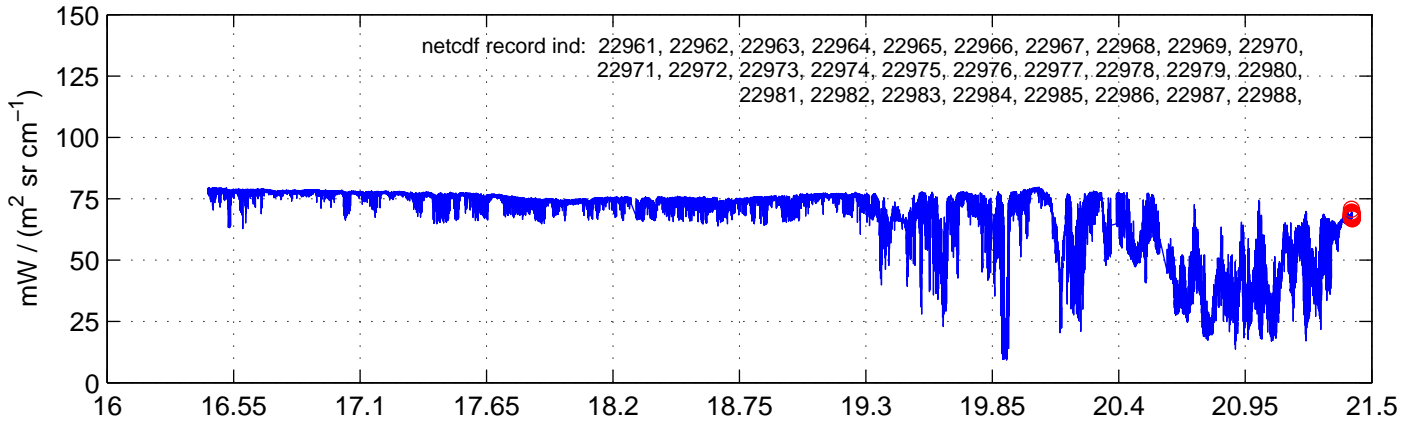

sh130824 Mean Radiance 895.00 – 900.00, good segments

sh130824 Mean Radiance 1093.00 – 1097.00, good segments

sh130824 Mean Radiance 2500.00 – 2510.00, good segments

SEGMENT