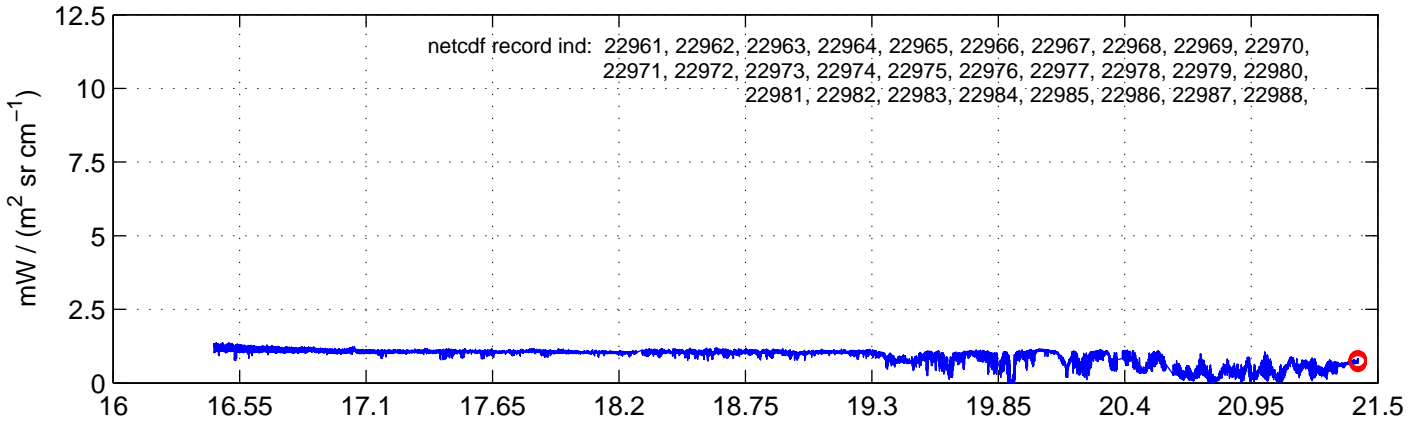

sh130824 Mean Radiance 895.00 – 900.00, good segments

sh130824 Mean Radiance 1093.00 – 1097.00, good segments

sh130824 Mean Radiance 2500.00 – 2510.00, good segments

SEGMENT