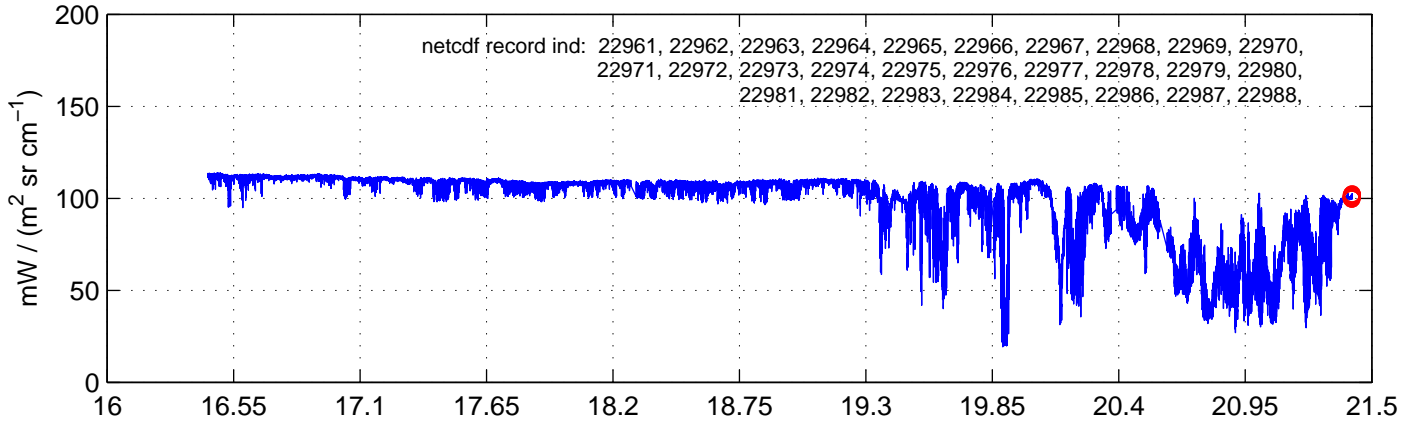

sh130824 Mean Radiance 895.00 – 900.00, good segments

sh130824 Mean Radiance 1093.00 – 1097.00, good segments

sh130824 Mean Radiance 2500.00 – 2510.00, good segments

SEGMENT